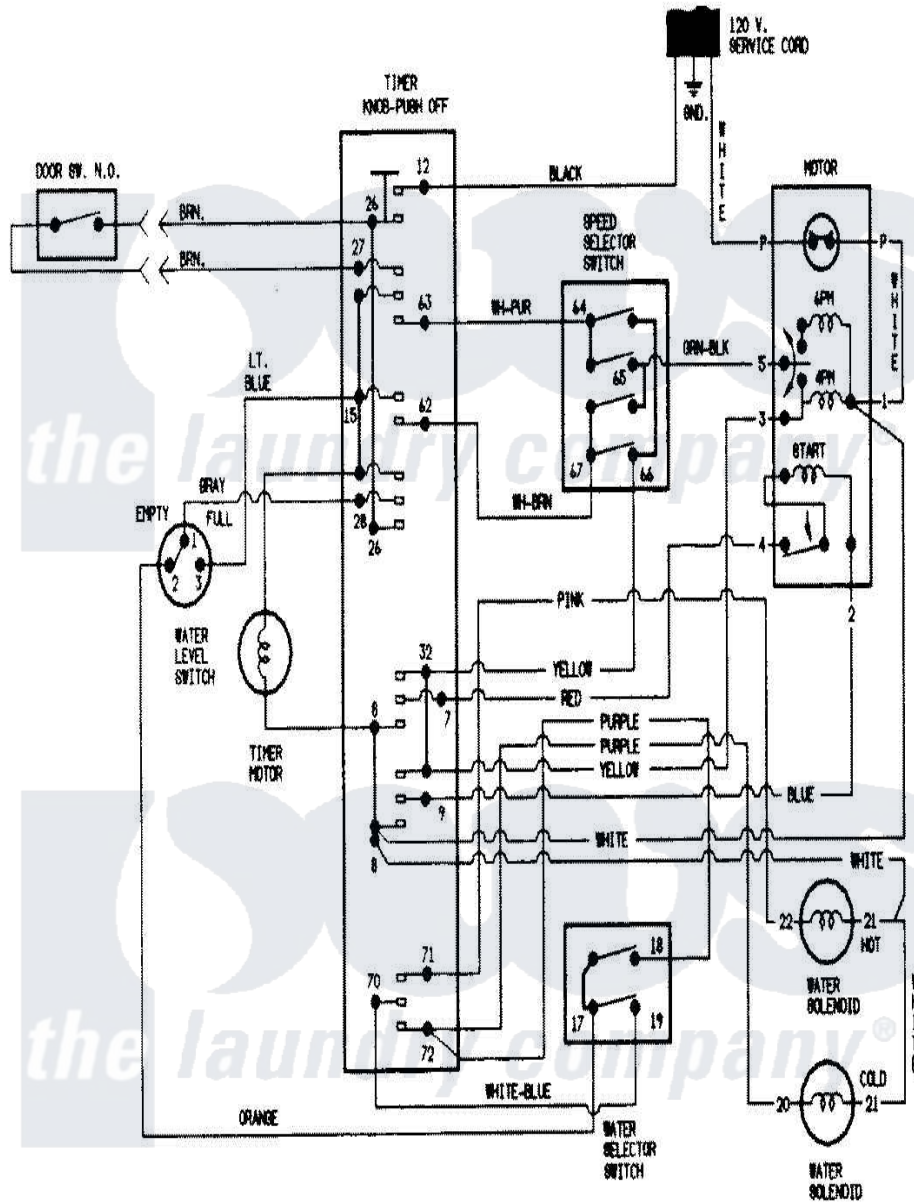

# Norge LWN203WC 06 - WIRING INFORMATION

Norge [Residential Norge LWN203WC Washer Parts](#) Parts Diagram 06 - WIRING INFORMATION  
 Click on the part number to view part

| Item | Original Part Number | Replaced By | Status        | Part Description   |
|------|----------------------|-------------|---------------|--------------------|
| NI   | 15001242             |             | Not Available | WIRING INFORMATION |