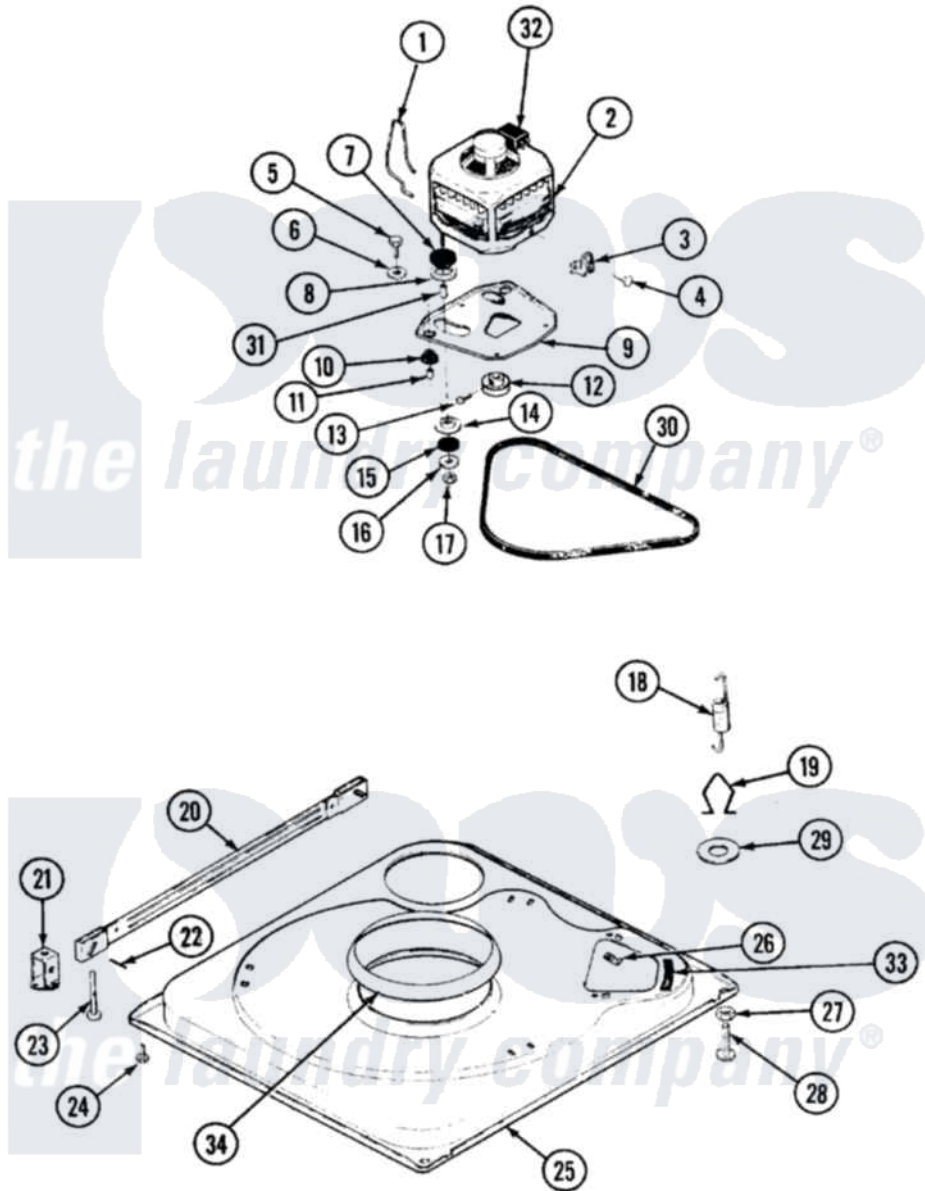

Norge LWN204A 01 - BASE

Norge Residential Norge LWN204A Washer Parts Parts Diagram 01 - BASE
 Click on the part number to view part

Item	Original Part Number	Replaced By	Status	Part Description
1	21001110	22004376		Spring, Motor Pivot
"	21001110	22004376		Spring, Motor Pivot
"	35-0235			Spring, Motor Pivot
"	35-0235			Spring, Motor Pivot
2	LA-2002		Not Available	MOTOR KIT
"	21001112		Not Available	MOTOR & PULLEY/PLATE ASSY.
"	21001170			Motor And Pulley/Plate Assembly
"	LA-2002		Not Available	MOTOR KIT
3	33-9945			Slide, Foot
"	21001109	21001486		Foot Slide, Isolator
"	21001109	21001486		Foot Slide, Isolator
"	33-9945			Slide, Foot
4	W10124350		Not Available	NOT REQUIRED PART OR SEE NOTE
"	25-7418	33001178		Back, Tumbler