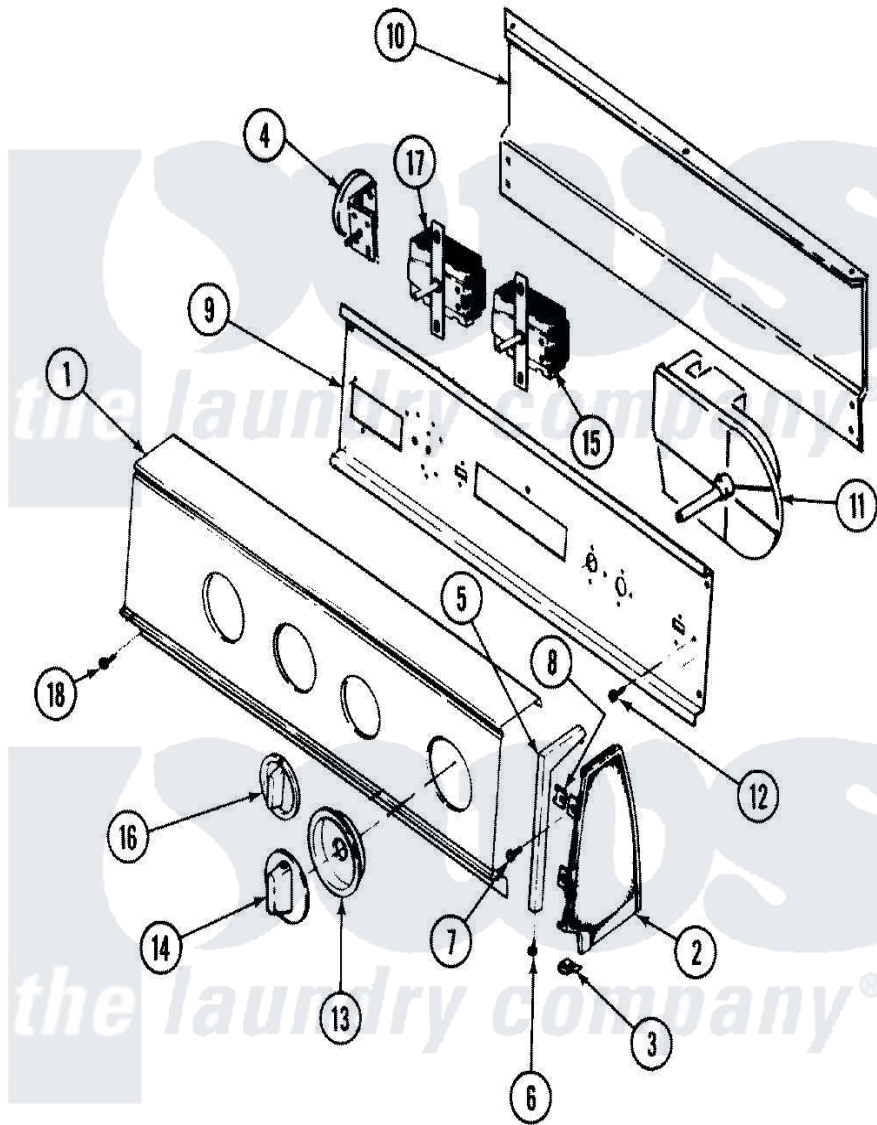

Norge LWN204A 02 - CONTROL PANEL

Norge [Residential Norge LWN204A Washer Parts](#) Parts Diagram 02 - CONTROL PANEL
 Click on the part number to view part

Item	Original Part Number	Replaced By	Status	Part Description
1	35-4234		Not Available	PANEL, CONTROL
"	25-7496	25-7760		Screw
"	25-7702			Speedclip, End Cap To Control Panel
2	35-2488	21001452		Cap- End
"	35-2487	21001451		Cap- End
3	25-7697	25-2219		Screw
"	25-7851			Speedclip, End Cap To Top
4	25-7435	33002917		Screw, No.10-16
"	35-3691	21001554		Switch, Water Level
5	53-0278		Not Available	TRIM, END CAP (LT)
"	53-0277		Not Available	TRIM, END CAP (RT)
6	25-7760			Screw
7	25-3092	90767		Screw, 8A X 3/8 HeX Washer Head Tapping
8	25-7702			Speedclip, End Cap To Control Panel

9	31001128		Not Available	SHIELD, CONTROL
"	53-2504	31001193		Pad, Shield
"	53-1676			Shield, Control
"	25-3092	90767		Screw, 8A X 3/8 HeX Washer Head Tapping
10	25-3457			Screw, Sems
"	35-2688	21001460		Shield, Rear
"	25-3092	90767		Screw, 8A X 3/8 HeX Washer Head Tapping
11	35-3838			Timer
12	25-0205	216412		Screw, Bracket To Timer
13	35-3964	21001497		Skirt Ri
14	35-2485	12500058		Knob Ski
15	21001223			Switch, Water Temperature
"	25-3092	90767		Screw, 8A X 3/8 HeX Washer Head Tapping
"	35-3857		Not Available	SWITCH, WATER TEMPERATURE
16	35-4244	21001283		Knob, Selector---Piq
17	35-3859			Switch, Speed
"	21001142			Switch, Speed
"	25-3092	90767		Screw, 8A X 3/8 HeX Washer Head Tapping
18	25-7793			Screw
19	21001035		Not Available	MANUAL, USE & CARE
"	21001033		Not Available	MANUAL, USE & CARE
20	16002081		Not Available	GUIDE, QUICK REF - NORGE