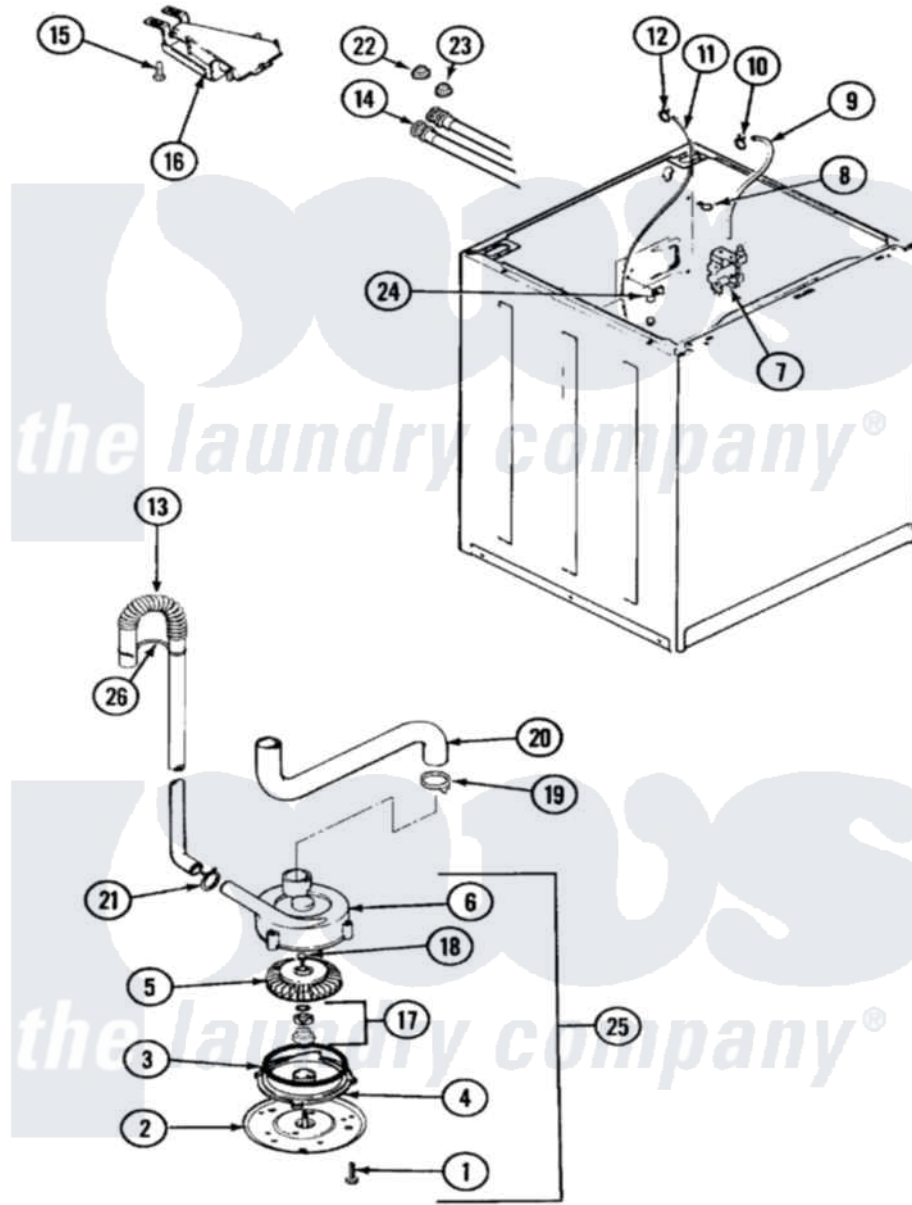

# Norge LWN204A 03 - MOTOR & PUMP

Norge [Residential Norge LWN204A Washer Parts](#) Parts Diagram 03 - MOTOR & PUMP  
 Click on the part number to view part

Item	Original Part Number	Replaced By	Status	Part Description
1	25-7405	<a href="#">3196164</a>		Screw
2	33-6035		Not Available	PLATE & PULLEY ASSY.
3	<a href="#">33-6032</a>			Gasket
4	<a href="#">35-2058</a>			Base, Pump
5	35-2057	<a href="#">35-6465</a>		Pump Assem
6	35-2056		Not Available	HOUSING, PUMP
7	35-2374	<a href="#">35-2374N</a>		Valve, Water
"	<a href="#">25-7220</a>			Clip, Cabinet Top
8	25-7867	<a href="#">596669</a>		Clamp, Manifold
9	35-3623	<a href="#">12002749</a>		Hose, Flume Kit
10	25-7867	<a href="#">596669</a>		Clamp, Manifold
11	35-2261		Not Available	PAD, PRESSURE SWITCH HOSE
"	21001060	<a href="#">21001748</a>		Hose, Pressure Switch
12	25-7796	<a href="#">596669</a>		Clamp, Manifold
13	35-3539	<a href="#">21001872</a>		Hose, Drain
14	35-0874	<a href="#">76313</a>		Hosefill

"	33-7891	<a href="#">89503</a>	Hose-Inlet
15	25-3092	<a href="#">90767</a>	Screw, 8A X 3/8 HeX Washer Head Tapping
16	35-2051	<a href="#">21001760</a>	Flume Assembly / Water Diverter
17	<a href="#">35-0707</a>		Seal, Seat And "O" Ring
18	25-7894	<a href="#">W10001180</a>	Screw
19	25-6068	<a href="#">285655</a>	Clamp, Hose
20	35-3584	<a href="#">21001915</a>	Hose, Tub To Pump
21	25-7080	<a href="#">285655</a>	Clamp, Hose
22	<a href="#">25-7048</a>		Washer
23	33-7313	<a href="#">33-4264N</a>	Strainer And Washer Kit
24	<a href="#">33-6099</a>		Clamp
25	35-2099	<a href="#">35-6465</a>	Pump Assem
"	<a href="#">35-2344</a>		Restrictor, Flow
26	33-9537	<a href="#">22003814</a>	Retainer, Drain Hose