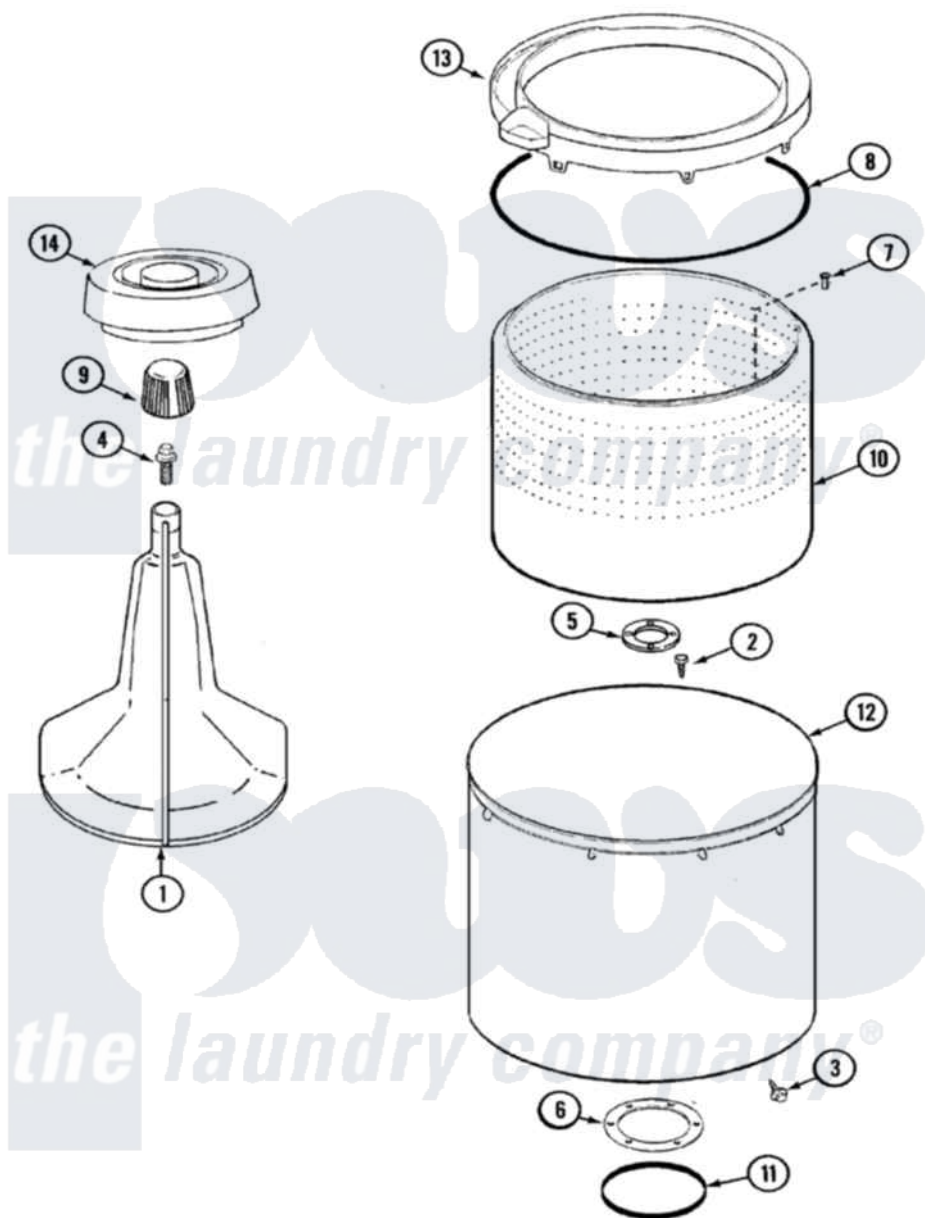

Norge LWN204A 05 - TUB

Norge [Residential Norge LWN204A Washer Parts](#) Parts Diagram 05 - TUB
 Click on the part number to view part

Item	Original Part Number	Replaced By	Status	Part Description
1	35-3580			Agitator
2	25-7947	21001063		Screw, Shoulder
3	25-7953	22002933		Screw
4	25-7948	W10309247		Screw
5	35-3685			Gasket, Basket To Centerpost
6	35-3686			Gasket, Tub To Housing
7	25-7965	3400504		Screw
8	35-2328			Seal, Tub Top
9	35-2733			Cap, Agitator
10	35-3687		Not Available	BASKET, SPIN
11	35-2978			Seal, Tub/Housing
12	35-3700			Tub Assembly
13	35-3578		Not Available	TOP, TUB
14	35-2550			Dispenser, Rinse