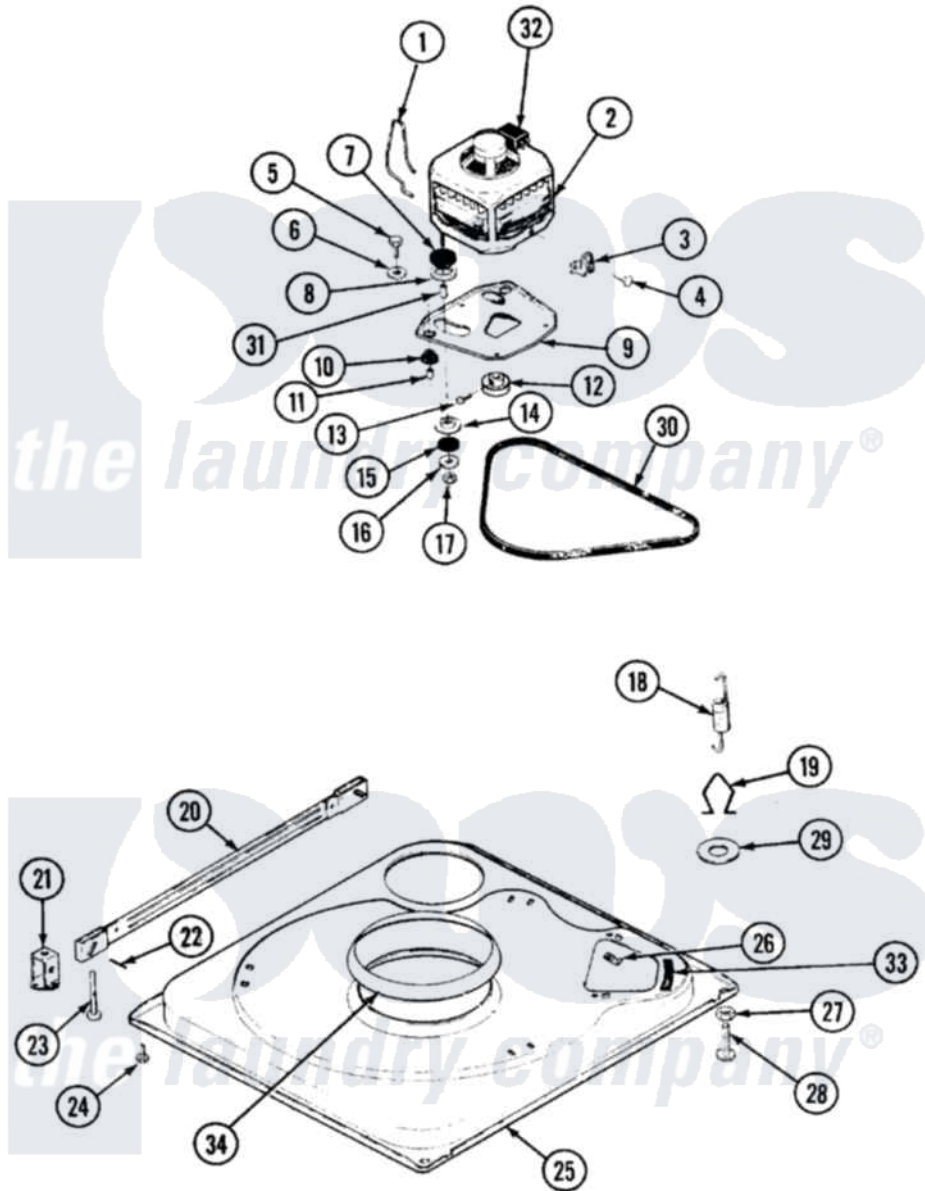

Norge LWN204V 01 - BASE (LWN204V)

Norge [Residential Norge LWN204V Washer Parts](#) Parts Diagram 01 - BASE (LWN204V)
 Click on the part number to view part

Item	Original Part Number	Replaced By	Status	Part Description
1	21001110	22004376		Spring, Motor Pivot
"	21001110	22004376		Spring, Motor Pivot
"	35-0235			Spring, Motor Pivot
"	35-0235			Spring, Motor Pivot
2	LA-2002		Not Available	MOTOR KIT
"	21001112		Not Available	MOTOR & PULLEY/PLATE ASSY.
"	21001170			Motor And Pulley/Plate Assembly
"	LA-2002		Not Available	MOTOR KIT
3	33-9945			Slide, Foot
"	21001109	21001486		Foot Slide, Isolator
"	21001109	21001486		Foot Slide, Isolator
"	33-9945			Slide, Foot
4	W10124350		Not Available	NOT REQUIRED PART OR SEE NOTE
"	25-7148		Not Available	SCREW