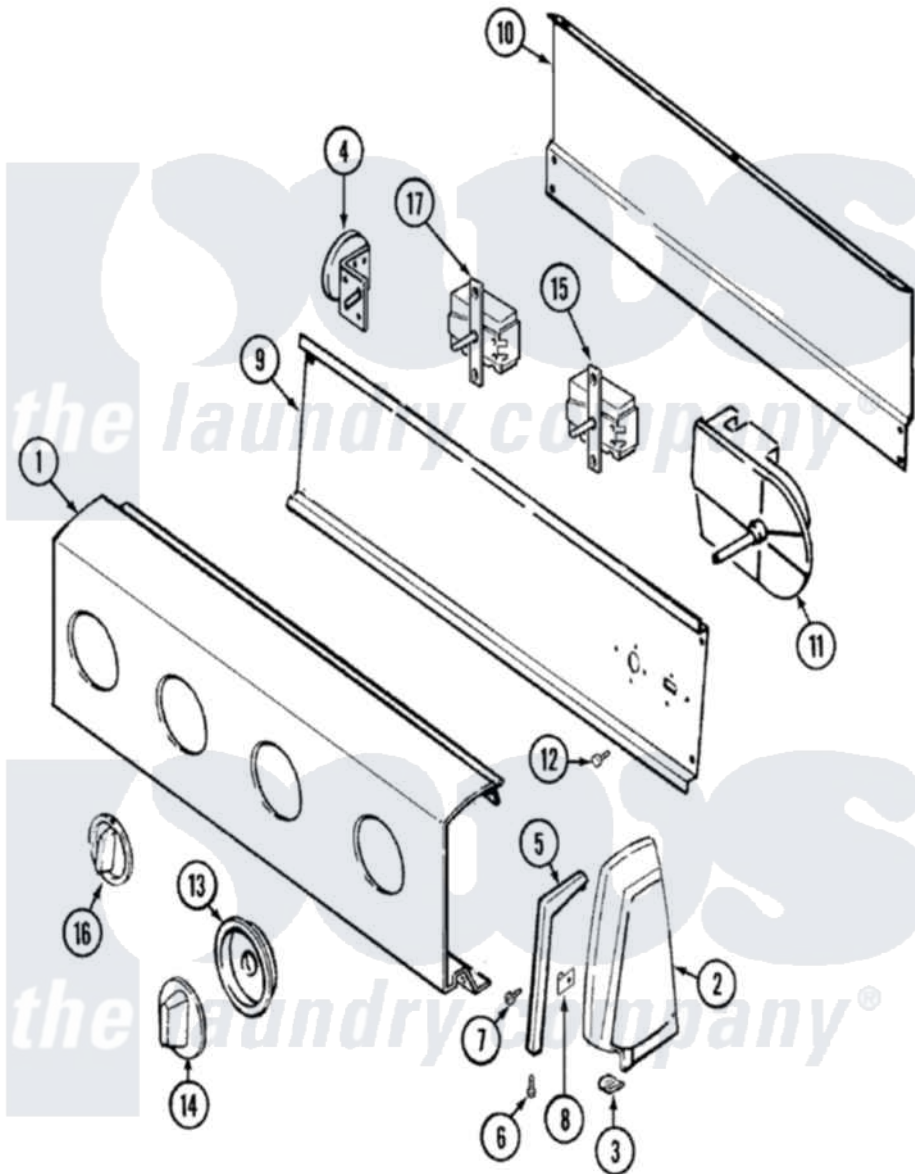

Norge LWN204V 02 - CONTROL PANEL (LWN204V)

Norge Residential Norge LWN204V Washer Parts Parts Diagram 02 - CONTROL PANEL (LWN204V)
 Click on the part number to view part

Item	Original Part Number	Replaced By	Status	Part Description
1	25-7702			Speedclip, End Cap To Control Panel
"	21001089		Not Available	PANEL, CONTROL
"	25-7496	25-7760		Screw
2	35-2668	21001453		Cap- End
"	35-2669		Not Available	CAP, END (LT)(WHT)
3	25-7697	25-2219		Screw
"	25-7851			Speedclip, End Cap To Top
4	25-7435	33002917		Screw, No.10-16
"	35-3691	21001554		Switch, Water Level
5	53-0278		Not Available	TRIM, END CAP (LT)
"	53-0277		Not Available	TRIM, END CAP (RT)
6	25-7760			Screw
7	25-3092	90767		Screw, 8A X 3/8 HeX Washer Head Tapping
8	25-7702			Speedclip, End Cap To Control Panel

9	31001128		Not Available	SHIELD, CONTROL
"	53-1676			Shield, Control
"	53-2504	31001193		Pad, Shield
"	25-3092	90767		Screw, 8A X 3/8 HeX Washer Head Tapping
10	25-3457			Screw, Sems
"	35-2688	21001460		Shield, Rear
"	25-3092	90767		Screw, 8A X 3/8 HeX Washer Head Tapping
11	35-3838			Timer
12	25-0205	216412		Screw, Bracket To Timer
13	35-3965	21001502		Skirt Ri
14	35-2938	21001237		Knob, Timer
15	21001223			Switch, Water Temperature
"	25-3092	90767		Screw, 8A X 3/8 HeX Washer Head Tapping
"	35-3857		Not Available	SWITCH, WATER TEMPERATURE
16	35-2940	21001239		Knob, Selector
17	35-3859			Switch, Speed
"	21001142			Switch, Speed
"	25-3092	90767		Screw, 8A X 3/8 HeX Washer Head Tapping
18	21001035		Not Available	MANUAL, USE & CARE
"	21001033		Not Available	MANUAL, USE & CARE
19	16002081		Not Available	GUIDE, QUICK REF - NORGE