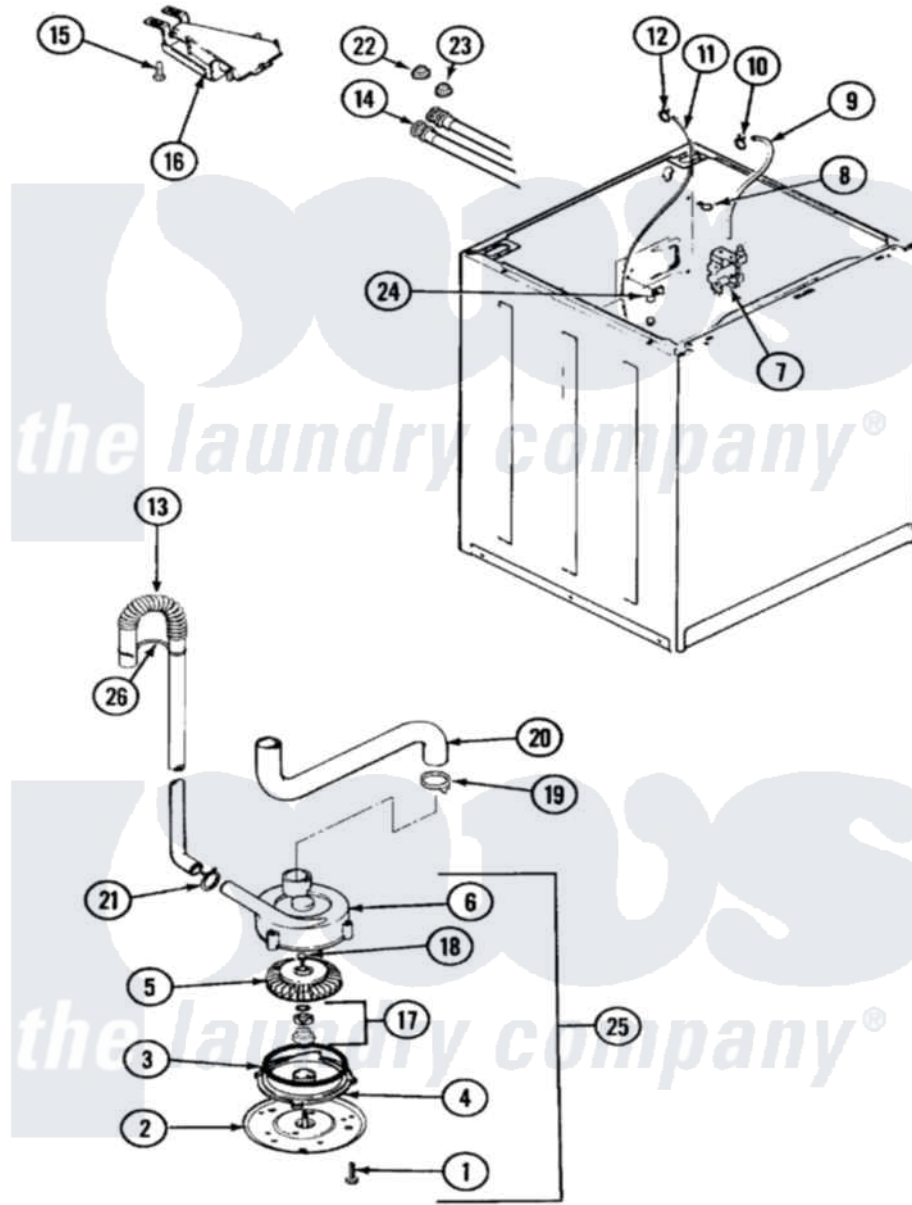

Norge LWN204V 03 - MOTOR & PUMP (LWN204V)

Norge Residential Norge LWN204V Washer Parts Parts Diagram 03 - MOTOR & PUMP (LWN204V)
 Click on the part number to view part

Item	Original Part Number	Replaced By	Status	Part Description
1	25-7405	3196164		Screw
2	33-6035		Not Available	PLATE & PULLEY ASSY.
3	33-6032			Gasket
4	35-2058			Base, Pump
5	35-2057	35-6465		Pump Assem
6	35-2056		Not Available	HOUSING, PUMP
7	35-2374	35-2374N		Valve, Water
"	25-7220			Clip, Cabinet Top
8	25-7867	596669		Clamp, Manifold
9	35-3623	12002749		Hose, Flume Kit
10	25-7867	596669		Clamp, Manifold
11	35-2261		Not Available	PAD, PRESSURE SWITCH HOSE
"	21001060	21001748		Hose, Pressure Switch
12	25-7796	596669		Clamp, Manifold
13	35-3539	21001872		Hose, Drain
14	35-0874	76313		Hosefill

"	33-7891	89503	Hose-Inlet
15	25-3092	90767	Screw, 8A X 3/8 HeX Washer Head Tapping
16	35-2051	21001760	Flume Assembly / Water Diverter
17	35-0707		Seal, Seat And "O" Ring
18	25-7894	W10001180	Screw
19	25-6068	285655	Clamp, Hose
20	35-3584	21001915	Hose, Tub To Pump
21	25-7080	285655	Clamp, Hose
22	25-7048		Washer
23	33-7313	33-4264N	Strainer And Washer Kit
24	33-6099		Clamp
25	35-2099	35-6465	Pump Assem
"	35-2344		Restrictor, Flow
26	33-9537	22003814	Retainer, Drain Hose