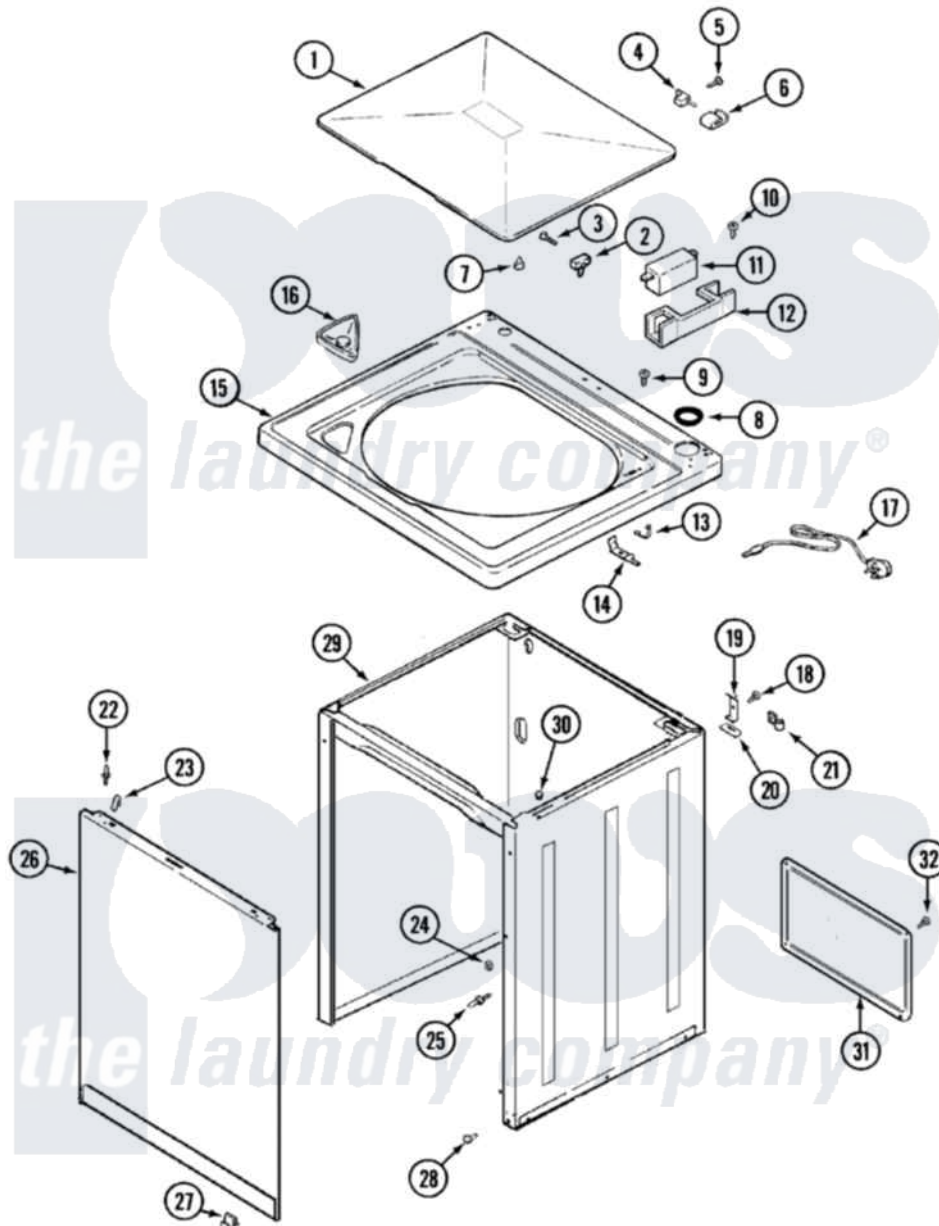

# Norge LWN204V 04 - TOP ASSEMBLY (LWN204V)

Norge Residential Norge LWN204V Washer Parts Parts Diagram 04 - TOP ASSEMBLY (LWN204V)  
 Click on the part number to view part

Item	Original Part Number	Replaced By	Status	Part Description
1	<a href="#">35-2026</a>			Lid
2	<a href="#">25-7436</a>			Nylite Washer
"	<a href="#">43-0057</a>			Actuator, Door Switch
3	<a href="#">25-7438</a>			Screw
4	<a href="#">35-2045</a>			Pin, Hinge
5	<a href="#">25-7893</a>			Screw
6	<a href="#">35-2044</a>			Hinge, Lid
7	<a href="#">35-0581</a>			Bumper, Door
8	<a href="#">35-2063</a>			Bushing, Insulator
9	25-7463	<a href="#">7101P012-60</a>		Screw
10	25-7437	<a href="#">40040701</a>		Screw, Tapping No.6b-20
"	21001136	<a href="#">3400872</a>		Screw, 8-18 X 3/8
11	35-3382	<a href="#">12001187</a>		Kit, Lid Switch Assembly
"	35-2904		Not Available	PAD, LID SWITCH
"	21001148	<a href="#">12001187</a>		Kit, Lid Switch Assembly
"	21001137	<a href="#">12001187</a>		Kit, Lid Switch Assembly