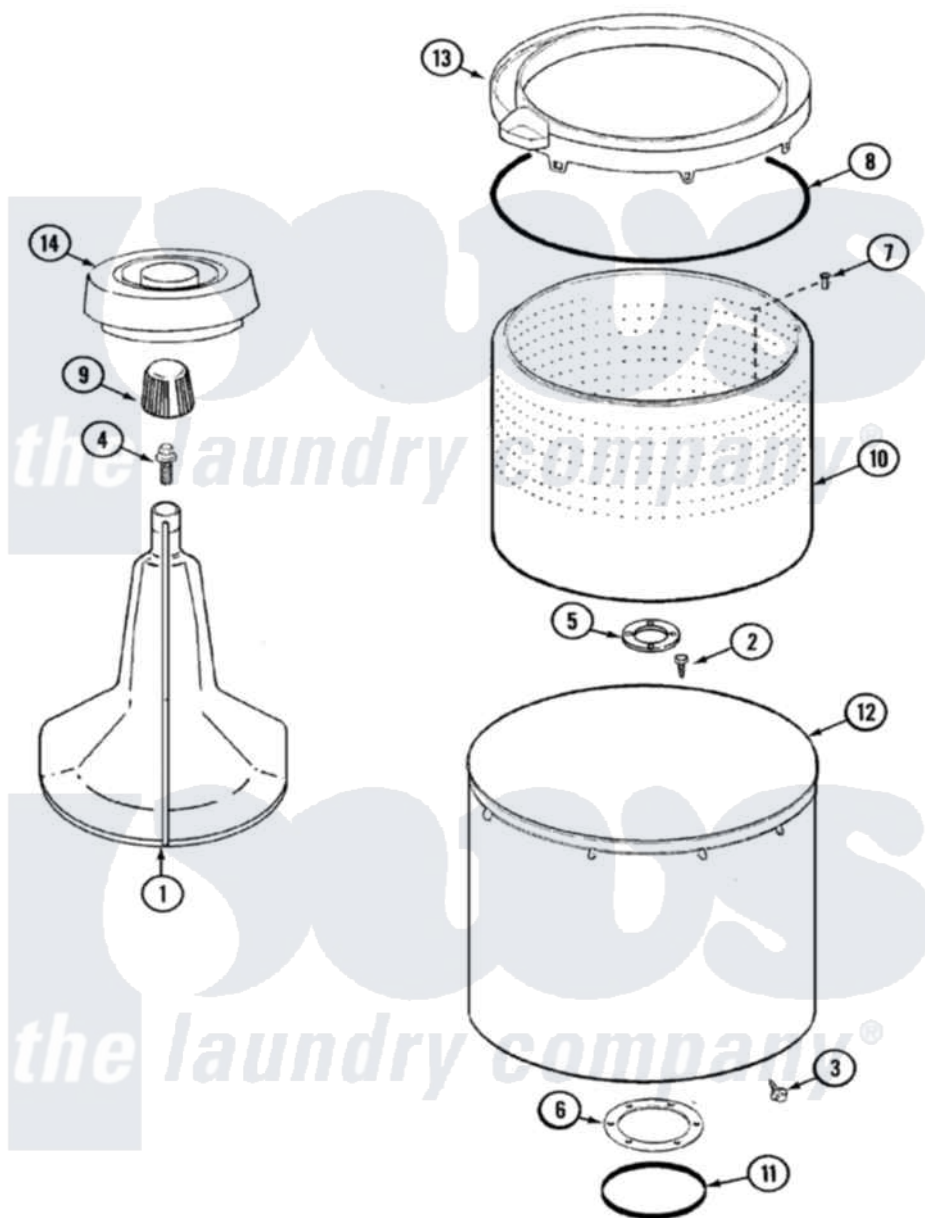

Norge LWN204V 06 - TUB (LWN204V)

Norge [Residential Norge LWN204V Washer Parts](#) Parts Diagram 06 - TUB (LWN204V)

[Click on the part number to view part](#)

Item	Original Part Number	Replaced By	Status	Part Description
1	35-3580			Agitator
2	25-7947	21001063		Screw, Shoulder
3	25-7953	22002933		Screw
4	25-7948	W10309247		Screw
5	35-3685			Gasket, Basket To Centerpost
6	35-3686			Gasket, Tub To Housing
7	25-7965	3400504		Screw
8	35-2328			Seal, Tub Top
9	35-2733			Cap, Agitator
10	35-3687		Not Available	BASKET, SPIN
11	35-2978			Seal, Tub/Housing
12	35-3700			Tub Assembly
13	35-3578		Not Available	TOP, TUB
14	35-2550			Dispenser, Rinse