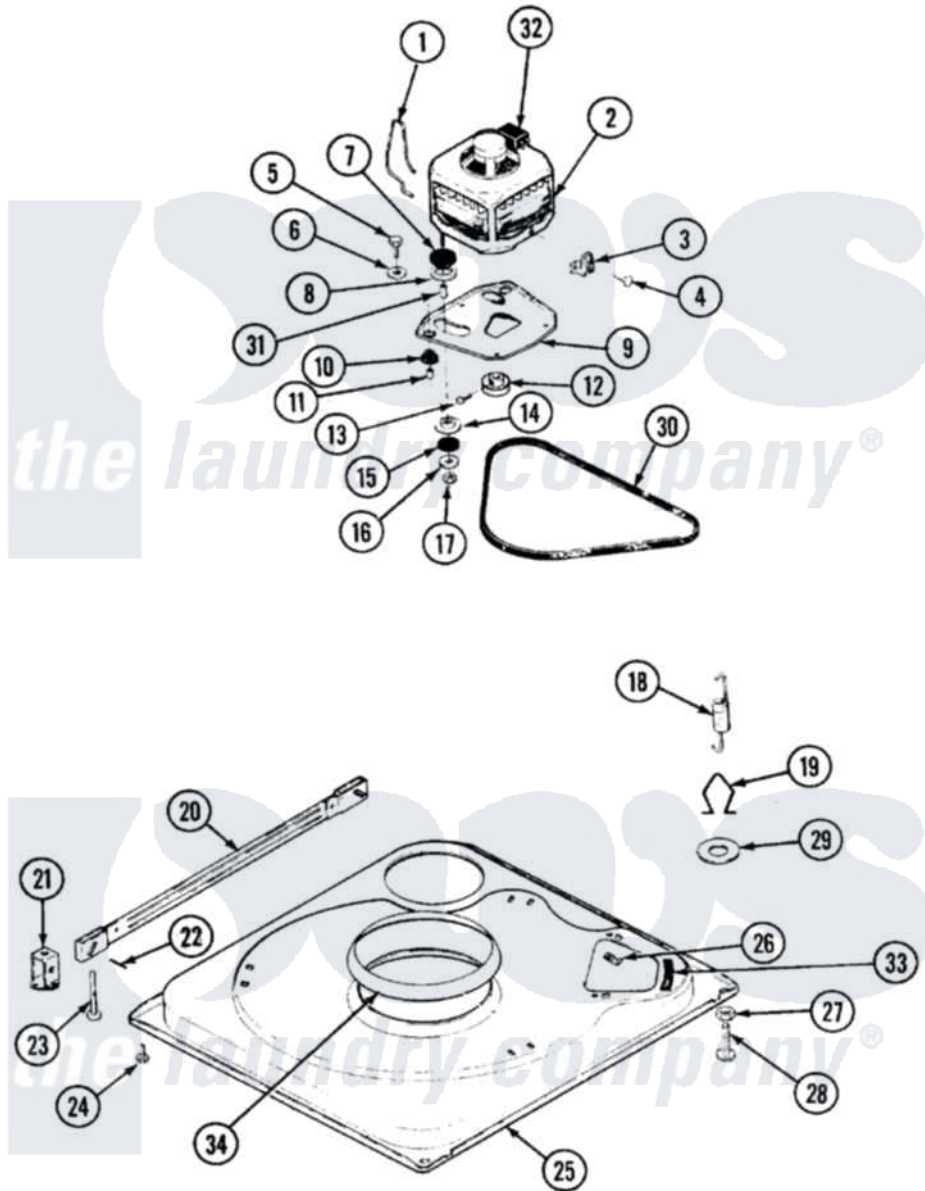

Norge LWN204VC 01 - BASE

Norge [Residential Norge LWN204VC Washer Parts](#) Parts Diagram 01 - BASE
 Click on the part number to view part

Item	Original Part Number	Replaced By	Status	Part Description
1	35-0235			Spring, Motor Pivot
2	LA-2002		Not Available	MOTOR KIT
"	35-2030		Not Available	MOTOR
3	33-9945			Slide, Foot
4	25-7418	33001178		Back, Tumbler
5	25-7833	21001977		Screw
6	25-7834			Washer, Motor/Base Screw
7	33-9946			Isolator, Motor
8	35-3570			Washer, Motor Pivot
9	35-2810	21001783		Plate And Screw Assembly
10	35-3646			Isolator, Motor Plate
11	25-7831			Spacer, Mounting
12	35-2124	W10143344		Pulley
13	25-7117			Set Screw
14	33-9943	35-3571		Slide, Motor Pivot
15	33-9967			Washer, Motor Isolator

16	25-7047		Washer, Flat
17	25-7325	Y707702	Locknut
18	35-3658		Spring, Suspension
19	35-2976	Not Available	HOOK, SUSPENSION SPRING
20	35-2049	21001881	Bar, Stabilizer
21	35-2046		Bracket, Stabilizer
22	35-2052		Pin, Stabilizer
23	35-3020	22004469	Leg And Foot Self Stabalizing
24	25-7828	489483	Screw 10-32 X 1/2
25	35-2984	Not Available	BASE
26	25-7838	25-7845	Speednut, Motor
27	25-7915		Hex Nut
28	35-0772	25001119	Foot And Pad Assembly
"	35-0837	25001119	Foot And Pad Assembly
29	Y25-7951		Washer, Suspension Hook
30	35-2320	21352320	Belt, Drive
31	25-7830		Spacer
32	33-9765		Switch, Motor
33	35-2065		Pad, Motor Plate
34	35-3788	21002026	Snubber