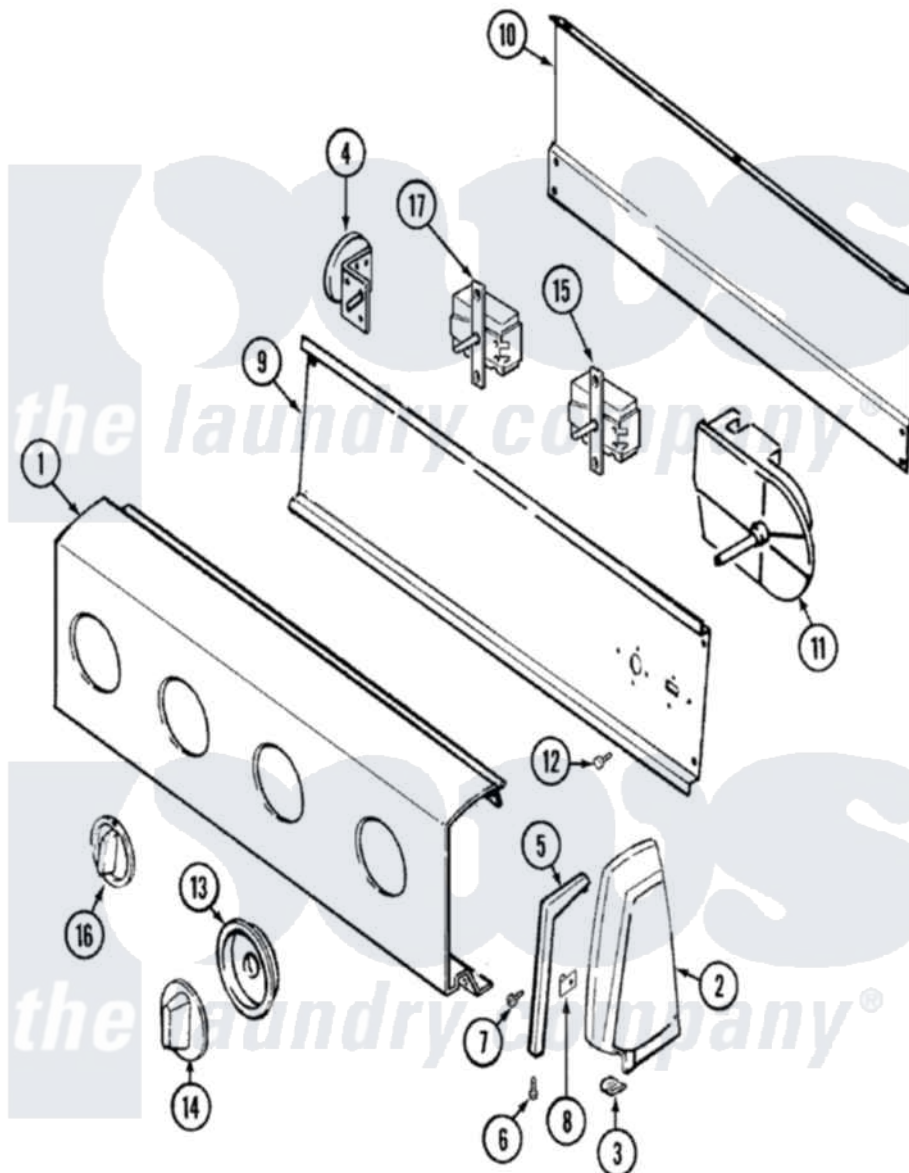

Norge LWN204VC 02 - CONTROL PANEL

Norge [Residential Norge LWN204VC Washer Parts](#) Parts Diagram 02 - CONTROL PANEL
 Click on the part number to view part

Item	Original Part Number	Replaced By	Status	Part Description
1	35-4235		Not Available	PANEL, CONTROL
"	25-7496	25-7760		Screw
"	25-7702			Speedclip, End Cap To Control Panel
2	35-2668	21001453		Cap- End
"	35-2669		Not Available	CAP, END (LT)(WHT)
3	25-7851			Speedclip, End Cap To Top
"	25-7697	25-2219		Screw
4	25-7435	33002917		Screw, No.10-16
"	35-3691	21001554		Switch, Water Level
5	53-0278		Not Available	TRIM, END CAP (LT)
"	53-0277		Not Available	TRIM, END CAP (RT)
6	25-7760			Screw
7	25-3092	90767		Screw, 8A X 3/8 HeX Washer Head Tapping
8	25-7702			Speedclip, End Cap To Control Panel

9	53-1676		Shield, Control
"	25-3092	90767	Screw, 8A X 3/8 HeX Washer Head Tapping
"	53-2504	31001193	Pad, Shield
10	25-3092	90767	Screw, 8A X 3/8 HeX Washer Head Tapping
"	25-3457		Screw, Sems
"	35-2688	21001460	Shield, Rear
11	35-3838		Timer
12	25-0205	216412	Screw, Bracket To Timer
13	35-3965	21001502	Skirt Ri
14	35-2938	21001237	Knob, Timer
15	35-3857	Not Available	SWITCH, WATER TEMPERATURE
"	25-3092	90767	Screw, 8A X 3/8 HeX Washer Head Tapping
16	35-2940	21001239	Knob, Selector
17	35-3859		Switch, Speed
"	25-3092	90767	Screw, 8A X 3/8 HeX Washer Head Tapping
18	21001088	Not Available	MANUAL, USE & CARE
"	21001033	Not Available	MANUAL, USE & CARE
19	16002081	Not Available	GUIDE, QUICK REF - NORGE