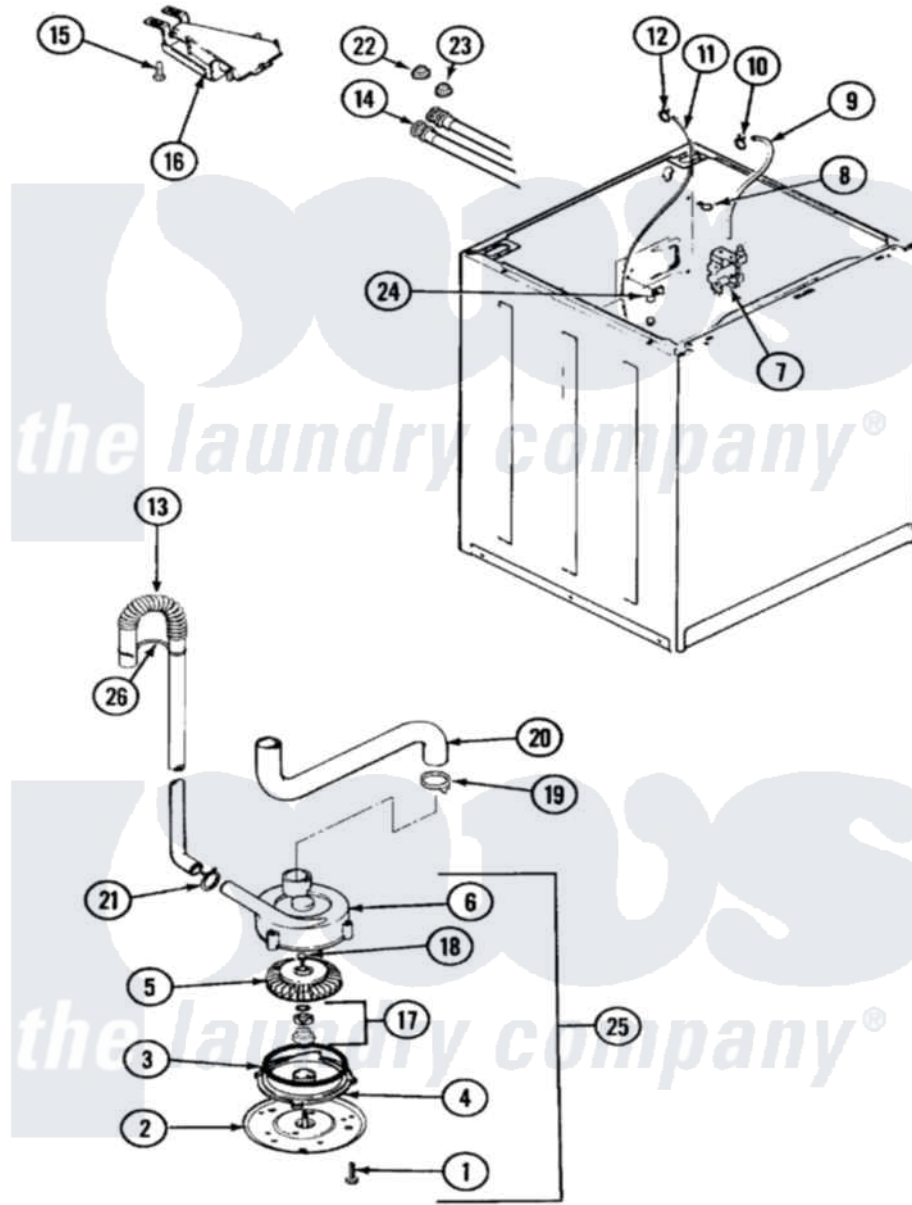

Norge LWN204VC 03 - MOTOR & PUMP

Norge Residential Norge LWN204VC Washer Parts Parts Diagram 03 - MOTOR & PUMP
 Click on the part number to view part

Item	Original Part Number	Replaced By	Status	Part Description
1	25-7405	3196164		Screw
2	33-6035		Not Available	PLATE & PULLEY ASSY.
3	33-6032			Gasket
4	35-2058			Base, Pump
5	35-2057	35-6465		Pump Assem
6	35-2056		Not Available	HOUSING, PUMP
7	25-7027	16515		Clip
"	35-2374	35-2374N		Valve, Water
8	25-7867	596669		Clamp, Manifold
9	35-3623	12002749		Hose, Flume Kit
10	25-7867	596669		Clamp, Manifold
11	35-2261		Not Available	PAD, PRESSURE SWITCH HOSE
"	21001060	21001748		Hose, Pressure Switch
12	25-7796	596669		Clamp, Manifold
13	35-3539	21001872		Hose, Drain
14	35-0874	76313		Hosefill

"	33-7891	89503	Hose-Inlet
15	25-3092	90767	Screw, 8A X 3/8 HeX Washer Head Tapping
16	35-2051	21001760	Flume Assembly / Water Diverter
17	35-0707		Seal, Seat And "O" Ring
18	25-7894	W10001180	Screw
19	25-6068	285655	Clamp, Hose
20	35-3584	21001915	Hose, Tub To Pump
21	25-7080	285655	Clamp, Hose
22	25-7048		Washer
23	33-7313	33-4264N	Strainer And Washer Kit
24	33-6099		Clamp
25	35-2099	35-6465	Pump Assem
"	35-2344		Restrictor, Flow
26	33-9537	22003814	Retainer, Drain Hose