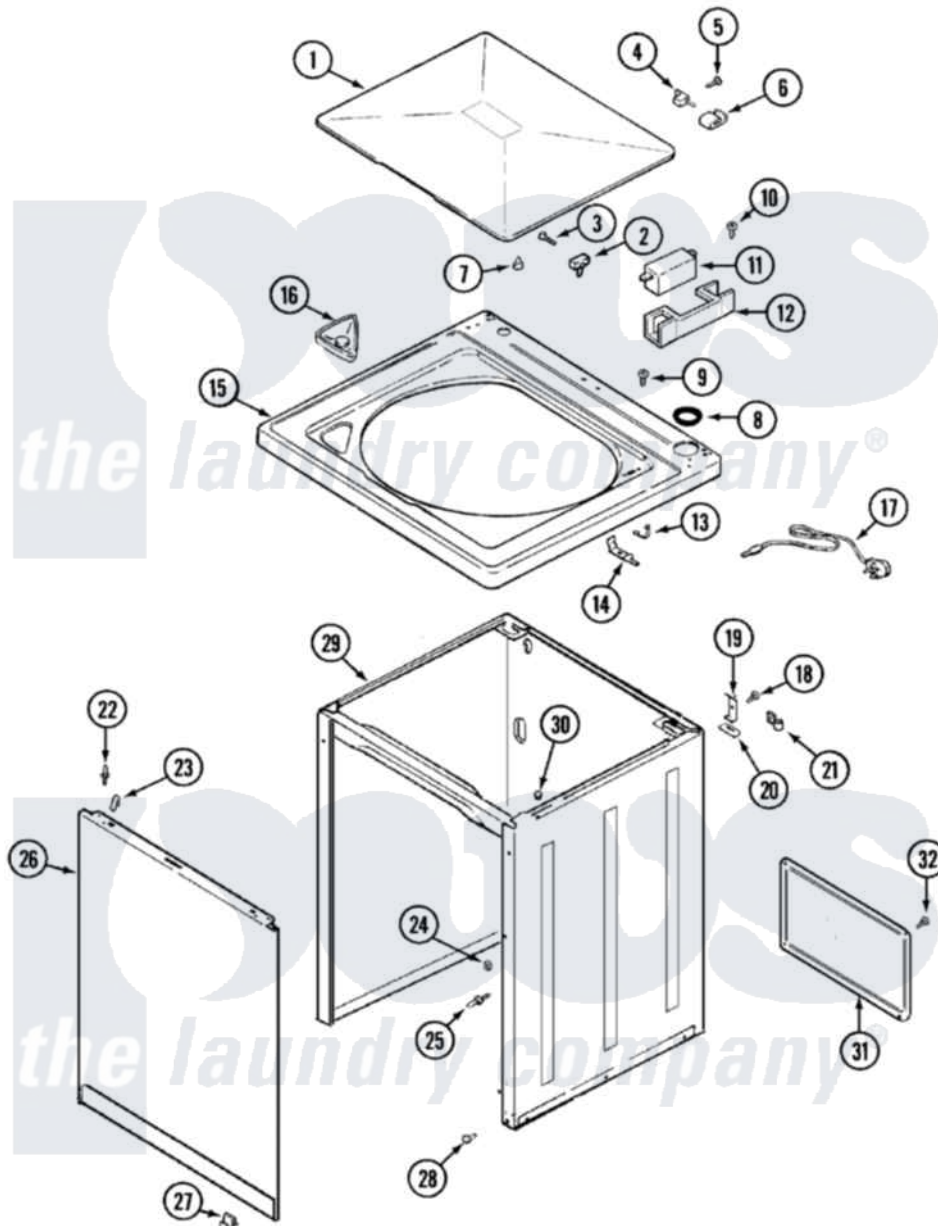

Norge LWN204VC 04 - TOP

Norge Residential Norge LWN204VC Washer Parts Parts Diagram 04 - TOP
 Click on the part number to view part

Item	Original Part Number	Replaced By	Status	Part Description
1	35-2026			Lid
2	25-7436			Nylite Washer
"	43-0057			Actuator, Door Switch
3	25-7438			Screw
4	35-2045			Pin, Hinge
5	25-7893			Screw
6	35-2044			Hinge, Lid
7	35-0581			Bumper, Door
8	35-2063			Bushing, Insulator
9	25-7463	7101P012-60		Screw
10	25-7437	40040701		Screw, Tapping No.6b-20
11	35-3382	12001187		Kit, Lid Switch Assembly
"	35-2904		Not Available	PAD, LID SWITCH
12	35-2795	12001187		Kit, Lid Switch Assembly
13	25-7878			Clip
14	35-3076	12001187		Kit, Lid Switch Assembly

15	35-2739		Top, Cabinet
16	35-2731	21001167	Dispenser, Bleach
17	35-0680		Not Available CORD, POWER
18	25-7732	681414	Screw, 10AB X 1/2
19	35-2846		Hinge, Cabinet Top
20	35-4128		Pad, Hinge
21	25-7796	596669	Clamp, Manifold
22	35-4129		Bumper, Cabinet
"	53-0643		Pin, Locator
23	25-7220		Clip, Cabinet Top
24	53-0200		Sleeve, Locator Pin
"	25-0224	3400029	Nut, Adapter Plate
25	53-0643		Pin, Locator
26	35-2084		Panel, Front
"	35-4200	21001281	Damper, Sound Pad
27	53-0120		Clip, Front Panel
28	33-2653		Bumper, Cabinet
29	35-2106	21001871	Cabinet
30	33-2653		Bumper, Cabinet
31	35-2108	21001871	Cabinet
32	25-7733	681414	Screw, 10AB X 1/2