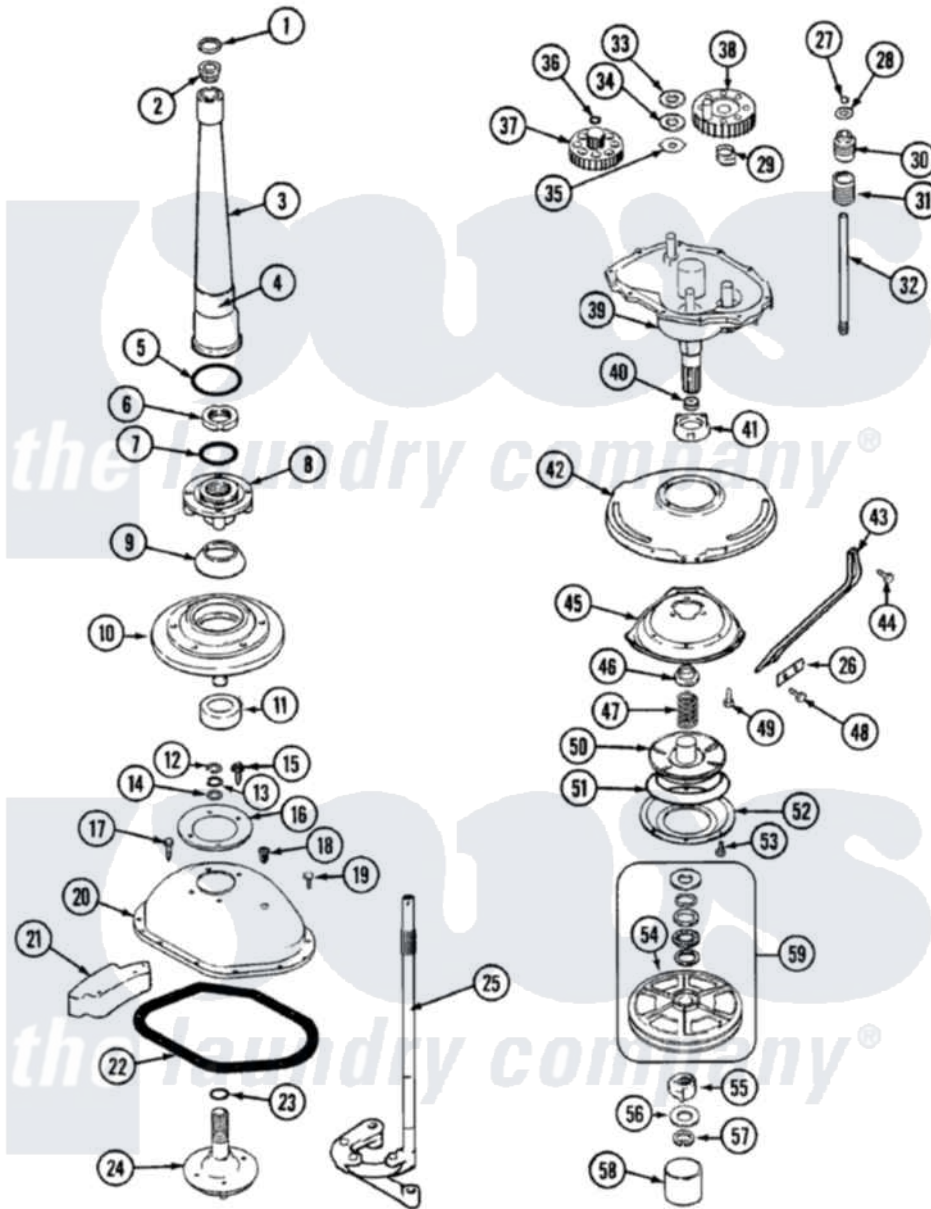

Norge LWN204VC 05 - TRANSMISSION

Norge Residential Norge LWN204VC Washer Parts Parts Diagram 05 - TRANSMISSION
 Click on the part number to view part

Item	Original Part Number	Replaced By	Status	Part Description
1	25-7941			"O" Ring, Agr Drive Shaft
2	35-2835	21001066		Bearing, Centerpost
3	35-2792	21001401		Center Pos
4	35-2983		Not Available	CENTERPOST ASSY.
"	35-3214	33-6790		Bearing, Agitator
5	35-2906			Seal, Centerpost Bottom
6	35-2791			Nut, Spin Tube
7	25-7938			"O" Ring, Basket Drive Hub
8	35-3647	W10219156		Tub Seal
9	35-2974			Tub Seal/Hub Assembly
10	35-2716	12001561		Bearing And Seal Housing Assembly
11	35-2205			Bearing, Spin
"	35-2972	12001561		Bearing And Seal Housing Assembly
12	25-7949		Not Available	RING, RETAINING (AG. SHAFT)