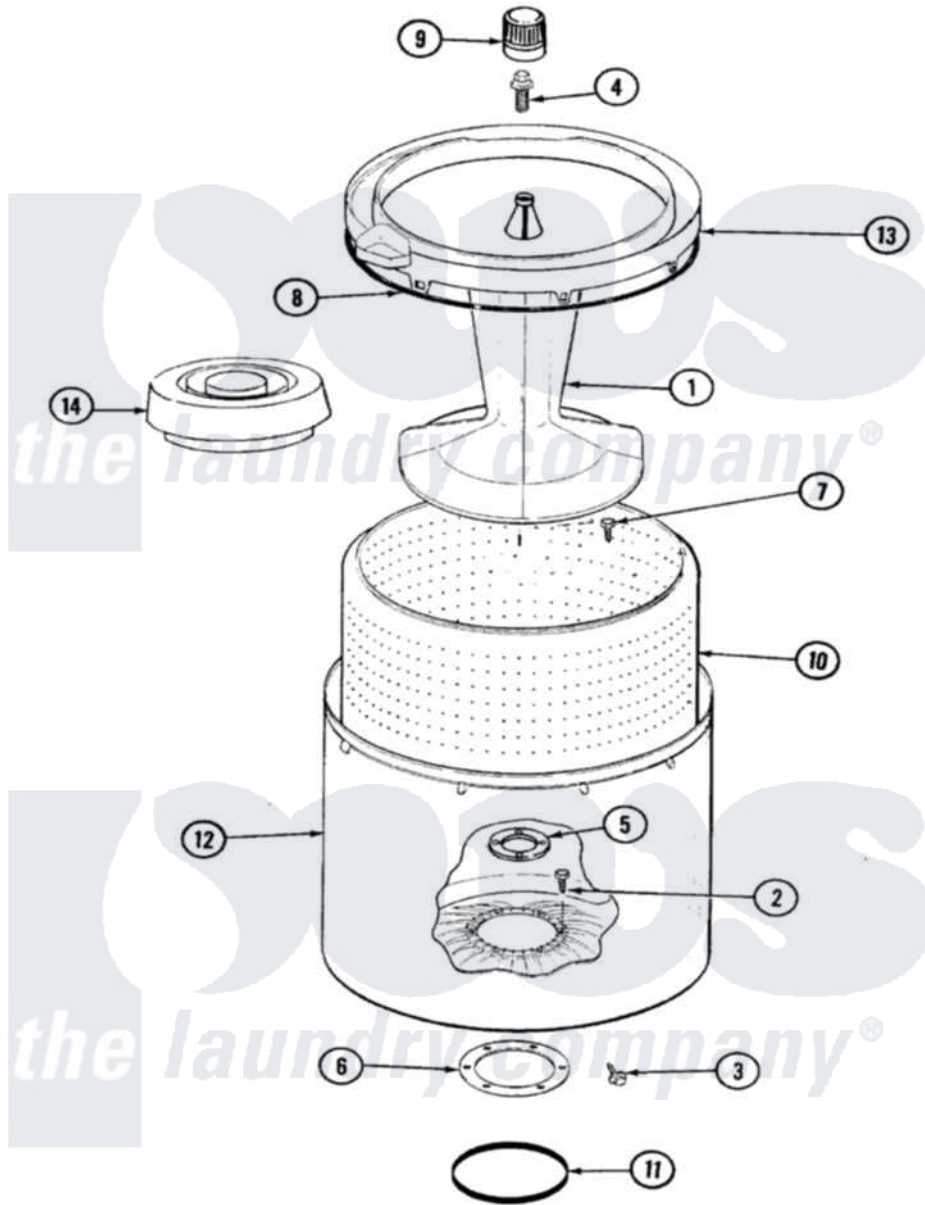

Norge LWN204VC 06 - TUB

Norge Residential Norge LWN204VC Washer Parts Parts Diagram 06 - TUB
 Click on the part number to view part

Item	Original Part Number	Replaced By	Status	Part Description
1	35-3580			Agitator
2	25-7947	21001063		Screw, Shoulder
3	25-7953	22002933		Screw
4	25-7948	W10309247		Screw
5	35-3685			Gasket, Basket To Centerpost
6	35-3686			Gasket, Tub To Housing
7	25-7965	3400504		Screw
8	35-2328			Seal, Tub Top
9	35-2733			Cap, Agitator
10	35-3687		Not Available	BASKET, SPIN
11	35-2978			Seal, Tub/Housing
12	35-3700			Tub Assembly
13	35-3578		Not Available	TOP, TUB
"	35-2262		Not Available	SHIELD, TUB TOP
14	35-2550			Dispenser, Rinse