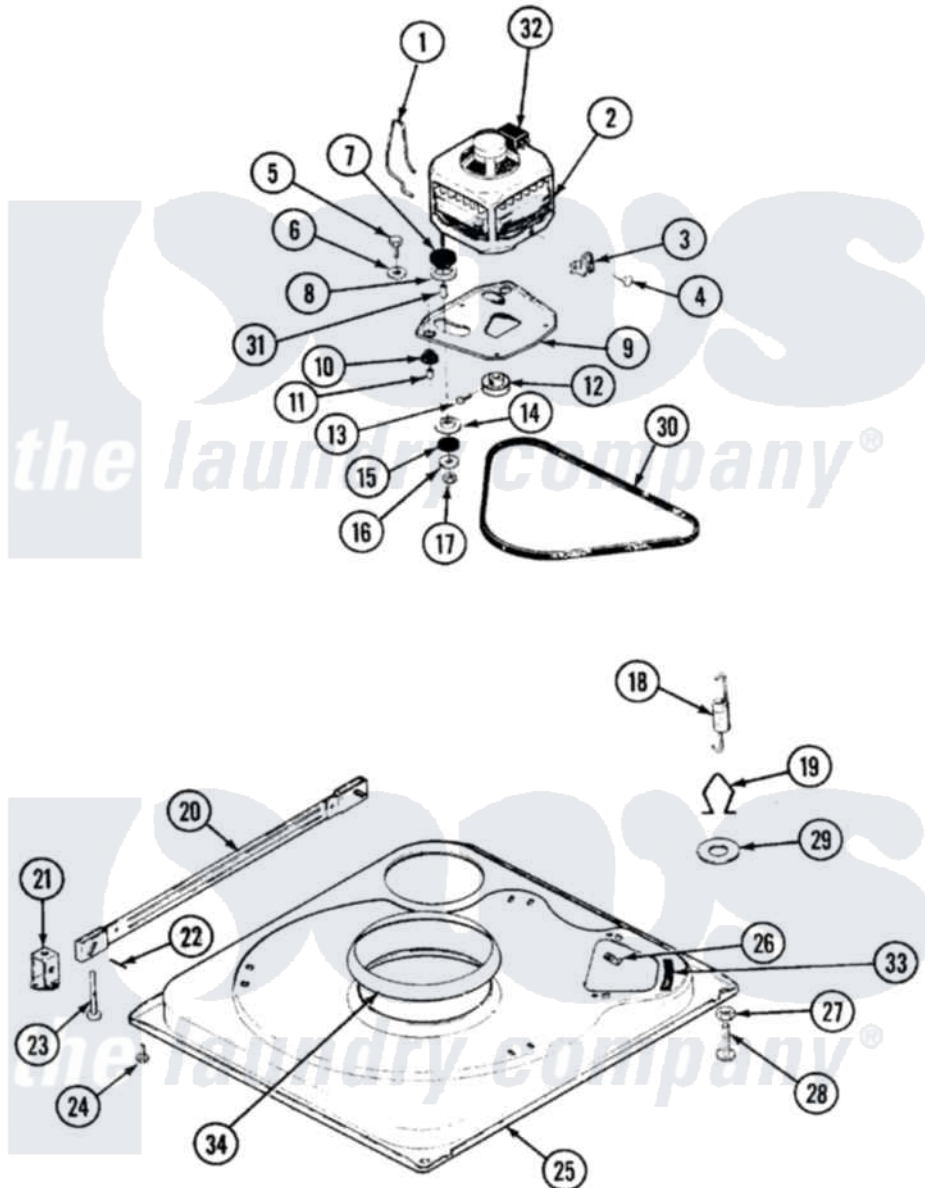

Norge LWN204W 01 - BASE

Norge Residential Norge LWN204W Washer Parts Parts Diagram 01 - BASE
 Click on the part number to view part

Item	Original Part Number	Replaced By	Status	Part Description
1	21001110	22004376		Spring, Motor Pivot
"	21001110	22004376		Spring, Motor Pivot
"	35-0235			Spring, Motor Pivot
"	35-0235			Spring, Motor Pivot
2	LA-2002		Not Available	MOTOR KIT
"	21001112		Not Available	MOTOR & PULLEY/PLATE ASSY.
"	21001170			Motor And Pulley/Plate Assembly
"	LA-2002		Not Available	MOTOR KIT
3	33-9945			Slide, Foot
"	21001109	21001486		Foot Slide, Isolator
"	21001109	21001486		Foot Slide, Isolator
"	33-9945			Slide, Foot
4	W10124350		Not Available	NOT REQUIRED PART OR SEE NOTE
"	25-7418	33001178		Back, Tumbler