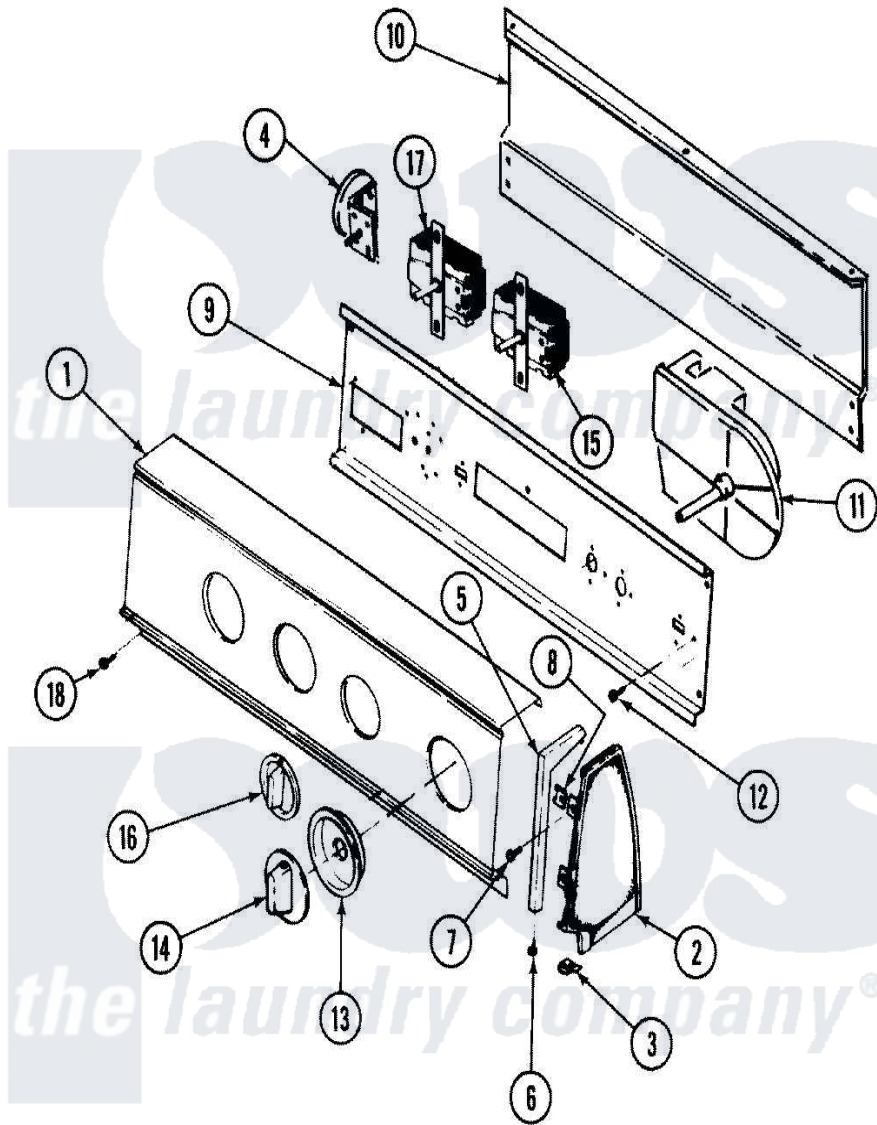

Norge LWN204W 02 - CONTROL PANEL

Norge [Residential Norge LWN204W Washer Parts](#) Parts Diagram 02 - CONTROL PANEL
 Click on the part number to view part

Item	Original Part Number	Replaced By	Status	Part Description
1	35-4234		Not Available	PANEL, CONTROL
"	25-7496	25-7760		Screw
"	25-7702			Speedclip, End Cap To Control Panel
2	35-2488	21001452		Cap- End
"	35-2487	21001451		Cap- End
3	25-7697	25-2219		Screw
"	25-7851			Speedclip, End Cap To Top
4	25-7435	33002917		Screw, No.10-16
"	35-3691	21001554		Switch, Water Level
5	53-0278		Not Available	TRIM, END CAP (LT)
"	53-0277		Not Available	TRIM, END CAP (RT)
6	25-7760			Screw
7	25-3092	90767		Screw, 8A X 3/8 HeX Washer Head Tapping
8	25-7702			Speedclip, End Cap To Control Panel

9	31001128		Not Available	SHIELD, CONTROL
"	53-2504	31001193		Pad, Shield
"	53-1676			Shield, Control
"	25-3092	90767		Screw, 8A X 3/8 HeX Washer Head Tapping
10	25-3457			Screw, Sems
"	35-2688	21001460		Shield, Rear
"	25-3092	90767		Screw, 8A X 3/8 HeX Washer Head Tapping
11	35-3838			Timer
12	25-0205	216412		Screw, Bracket To Timer
13	35-3964	21001497		Skirt Ri
14	35-2485	12500058		Knob Ski
15	21001223			Switch, Water Temperature
"	25-3092	90767		Screw, 8A X 3/8 HeX Washer Head Tapping
"	35-3857		Not Available	SWITCH, WATER TEMPERATURE
16	35-4244	21001283		Knob, Selector---Piq
17	35-3859			Switch, Speed
"	21001142			Switch, Speed
"	25-3092	90767		Screw, 8A X 3/8 HeX Washer Head Tapping
18	25-7793			Screw
19	21001035		Not Available	MANUAL, USE & CARE
"	21001033		Not Available	MANUAL, USE & CARE
20	16002081		Not Available	GUIDE, QUICK REF - NORGE