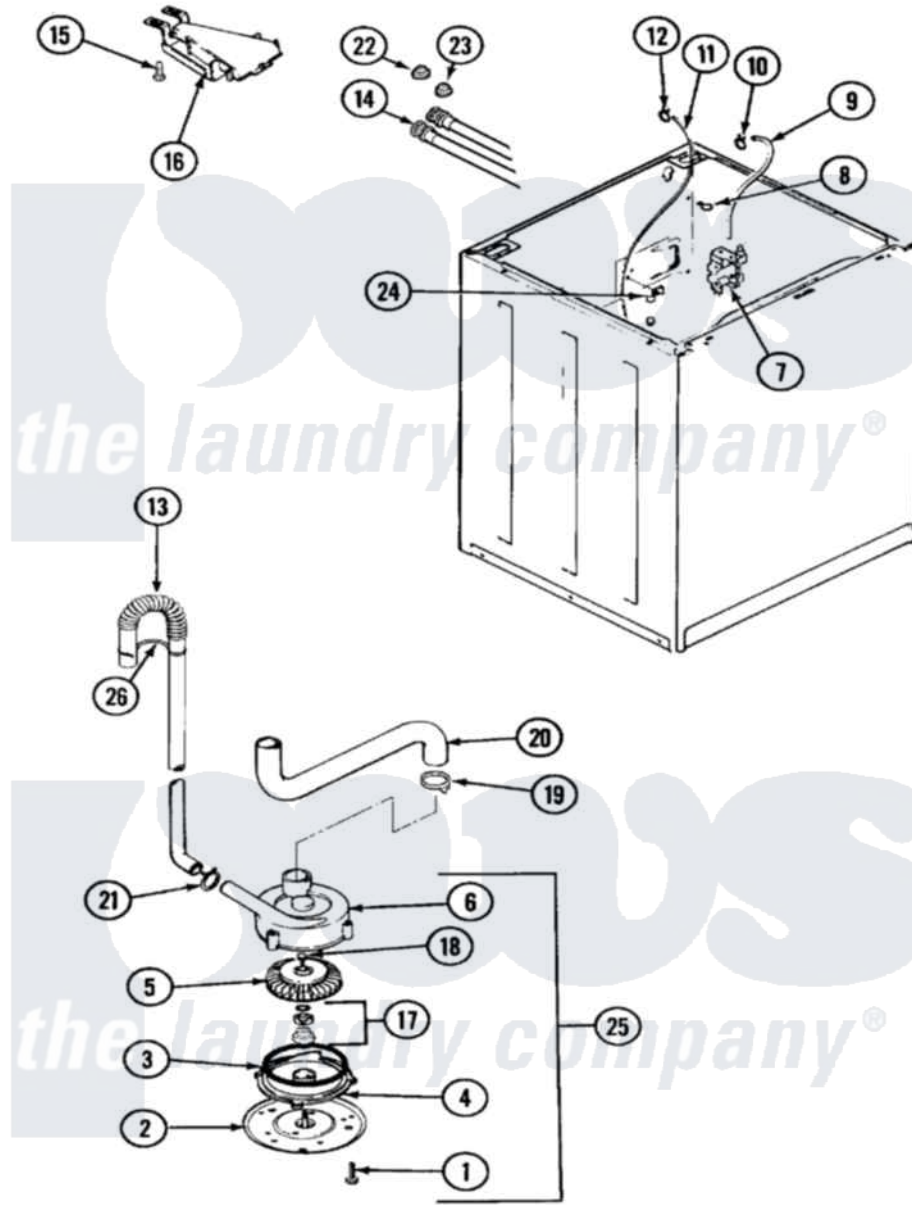

Norge LWN204W 03 - MOTOR & PUMP

Norge [Residential Norge LWN204W Washer Parts](#) Parts Diagram 03 - MOTOR & PUMP
 Click on the part number to view part

Item	Original Part Number	Replaced By	Status	Part Description
1	25-7405	3196164		Screw
2	33-6035		Not Available	PLATE & PULLEY ASSY.
3	33-6032			Gasket
4	35-2058			Base, Pump
5	35-2057	35-6465		Pump Assem
6	35-2056		Not Available	HOUSING, PUMP
7	35-2374	35-2374N		Valve, Water
"	25-7220			Clip, Cabinet Top
8	25-7867	596669		Clamp, Manifold
9	35-3623	12002749		Hose, Flume Kit
10	25-7867	596669		Clamp, Manifold
11	35-2261		Not Available	PAD, PRESSURE SWITCH HOSE
"	21001060	21001748		Hose, Pressure Switch
12	25-7796	596669		Clamp, Manifold
13	35-3539	21001872		Hose, Drain
14	35-0874	76313		Hosefill

"	33-7891	89503	Hose-Inlet
15	25-3092	90767	Screw, 8A X 3/8 HeX Washer Head Tapping
16	35-2051	21001760	Flume Assembly / Water Diverter
17	35-0707		Seal, Seat And "O" Ring
18	25-7894	W10001180	Screw
19	25-6068	285655	Clamp, Hose
20	35-3584	21001915	Hose, Tub To Pump
21	25-7080	285655	Clamp, Hose
22	25-7048		Washer
23	33-7313	33-4264N	Strainer And Washer Kit
24	33-6099		Clamp
25	35-2099	35-6465	Pump Assem
"	35-2344		Restrictor, Flow
26	33-9537	22003814	Retainer, Drain Hose