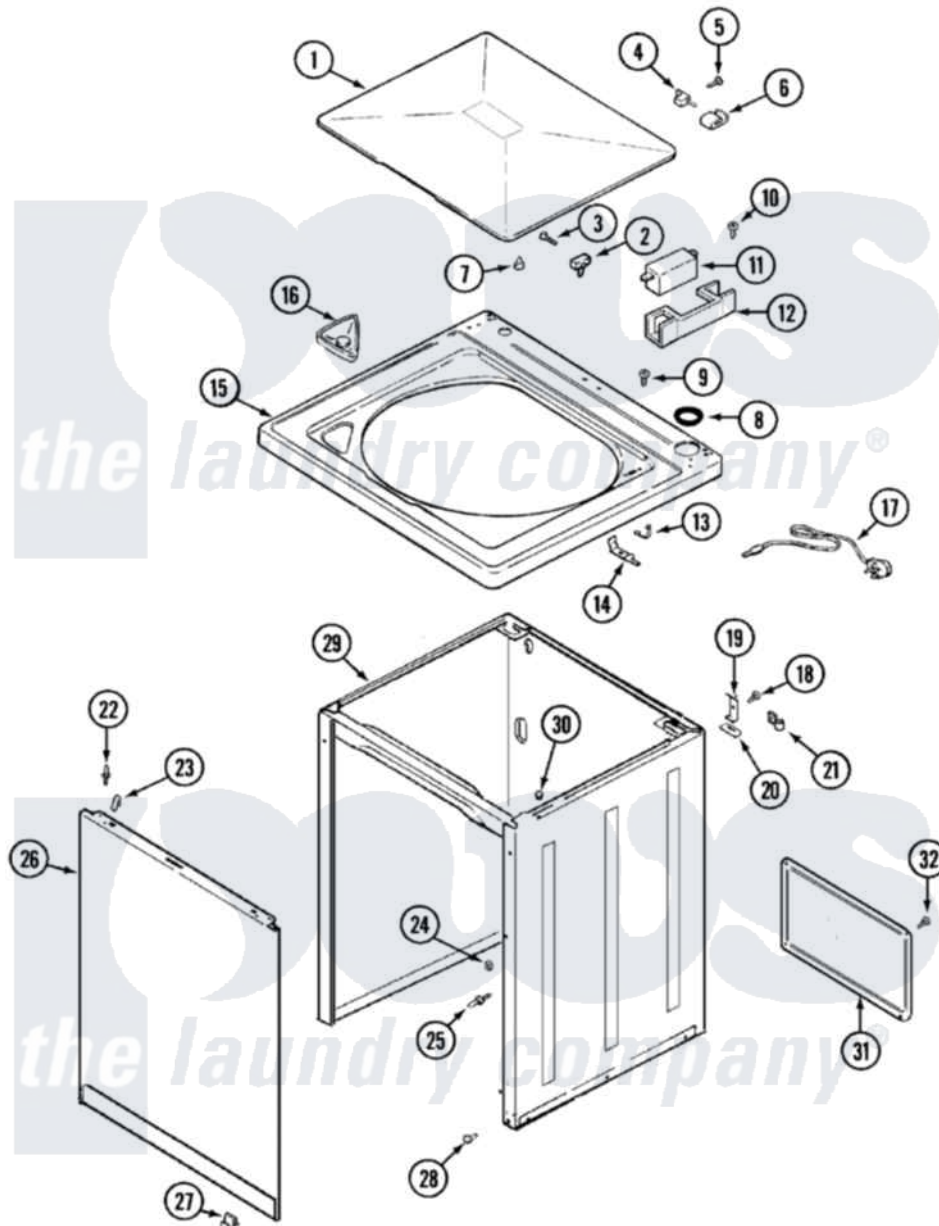

# Norge LWN204W 04 - TOP ASSEMBLY

Norge [Residential Norge LWN204W Washer Parts](#) Parts Diagram 04 - TOP ASSEMBLY  
 Click on the part number to view part

Item	Original Part Number	Replaced By	Status	Part Description
1	<a href="#">35-2026</a>			Lid
2	<a href="#">25-7436</a>			Nylite Washer
"	<a href="#">43-0057</a>			Actuator, Door Switch
3	<a href="#">25-7438</a>			Screw
4	<a href="#">35-2045</a>			Pin, Hinge
5	<a href="#">25-7893</a>			Screw
6	<a href="#">35-2044</a>			Hinge, Lid
7	<a href="#">35-0581</a>			Bumper, Door
8	<a href="#">35-2063</a>			Bushing, Insulator
9	25-7463	<a href="#">7101P012-60</a>		Screw
10	25-7437	<a href="#">40040701</a>		Screw, Tapping No.6b-20
"	21001136	<a href="#">3400872</a>		Screw, 8-18 X 3/8
11	35-3382	<a href="#">12001187</a>		Kit, Lid Switch Assembly
"	21001148	<a href="#">12001187</a>		Kit, Lid Switch Assembly
"	21001137	<a href="#">12001187</a>		Kit, Lid Switch Assembly
12	<a href="#">21001135</a>			Housing, Lid Switch