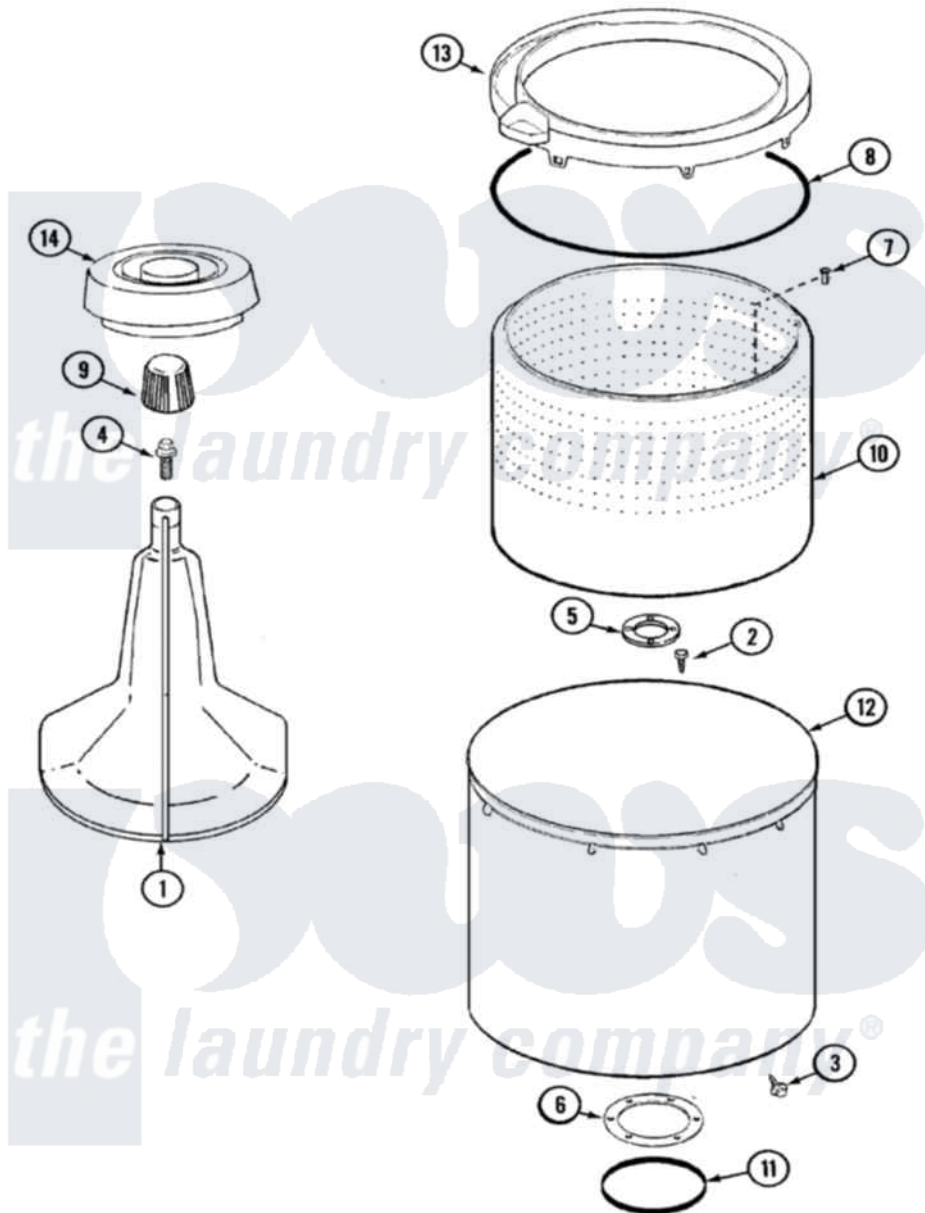

Norge LWN204W 06 - TUB

Norge [Residential Norge LWN204W Washer Parts](#) Parts Diagram 06 - TUB
 Click on the part number to view part

Item	Original Part Number	Replaced By	Status	Part Description
1	35-3580			Agitator
2	25-7947	21001063		Screw, Shoulder
3	25-7953	22002933		Screw
4	25-7948	W10309247		Screw
5	35-3685			Gasket, Basket To Centerpost
6	35-3686			Gasket, Tub To Housing
7	25-7965	3400504		Screw
8	35-2328			Seal, Tub Top
9	35-2733			Cap, Agitator
10	35-3687		Not Available	BASKET, SPIN
11	35-2978			Seal, Tub/Housing
12	35-3700			Tub Assembly
13	35-3578		Not Available	TOP, TUB
14	35-2550			Dispenser, Rinse