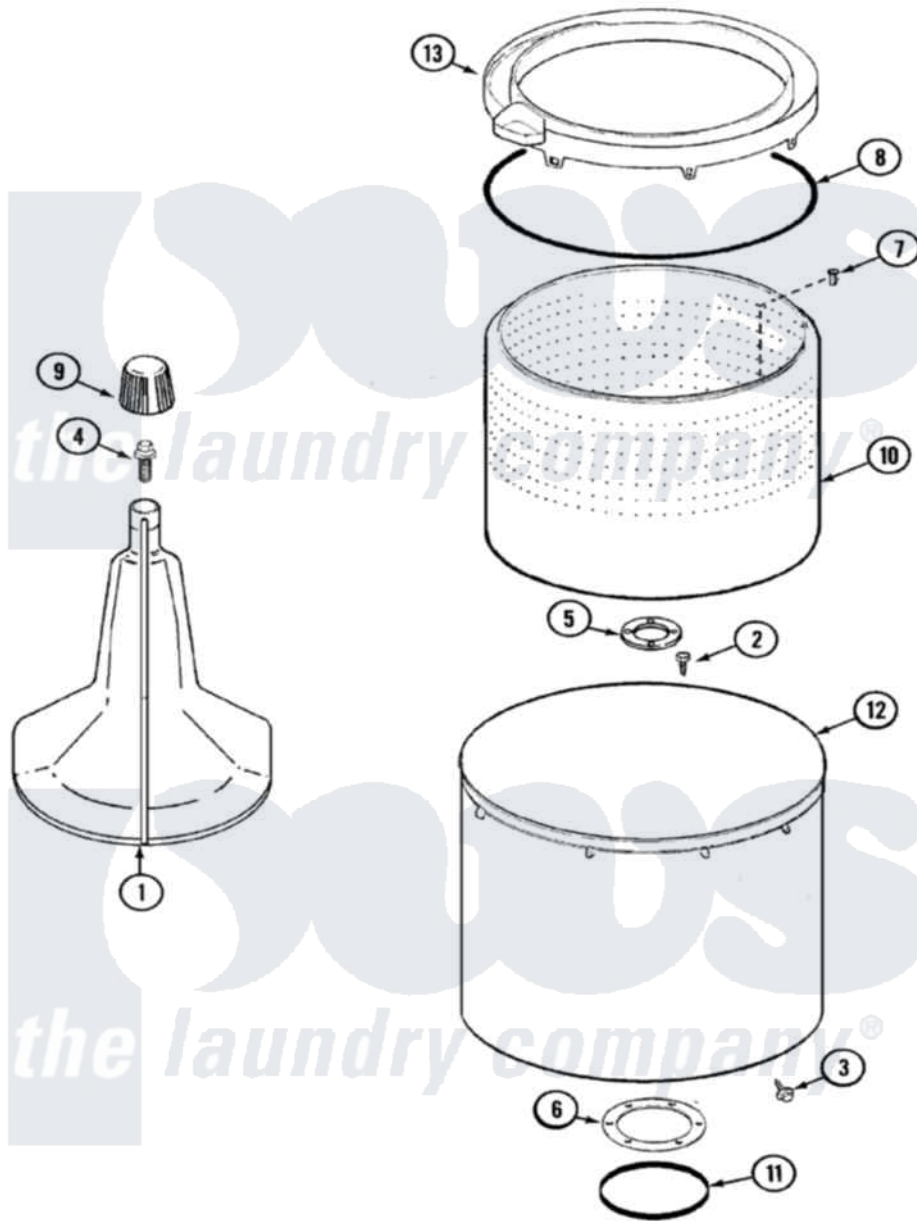

# Norge LWP222M 04 - TUB

Norge [Residential Norge LWP222M Washer Parts](#) Parts Diagram 04 - TUB  
 Click on the part number to view part

Item	Original Part Number	Replaced By	Status	Part Description
1	<a href="#">35-3580</a>			Agitator
2	<a href="#">21001063</a>			Screw, Shoulder
3	25-7953	<a href="#">22002933</a>		Screw
4	25-7948	<a href="#">W10309247</a>		Screw
5	<a href="#">35-3685</a>			Gasket, Basket To Centerpost
6	<a href="#">35-3686</a>			Gasket, Tub To Housing
7	25-7967	<a href="#">3400504</a>		Screw
8	<a href="#">35-2328</a>			Seal, Tub Top
9	<a href="#">35-2733</a>			Cap, Agitator
10	35-3687		Not Available	BASKET, SPIN
11	<a href="#">35-2978</a>			Seal, Tub/Housing
12	<a href="#">35-3700</a>			Tub Assembly
13	35-3578		Not Available	TOP, TUB