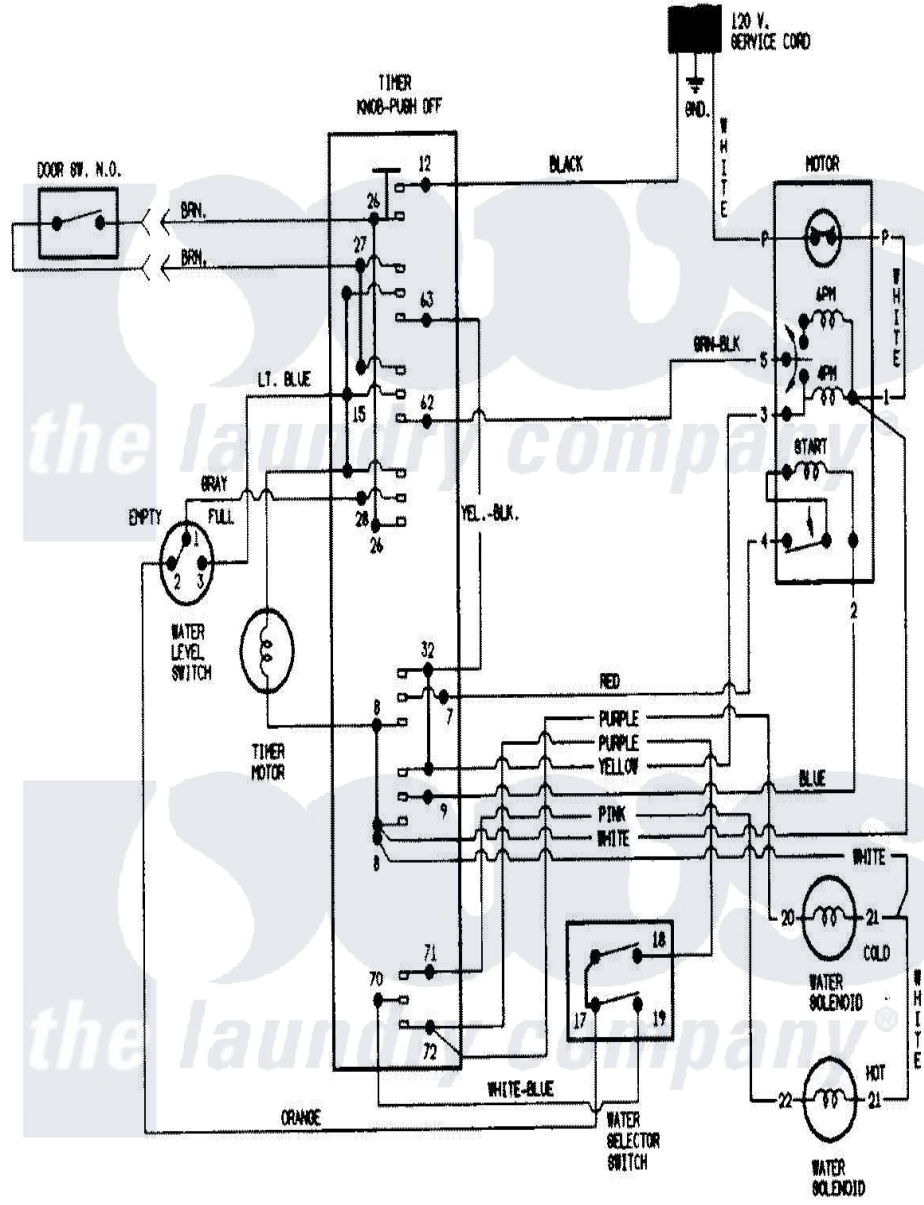

# Norge LWP222M 05 - WIRING INFORMATION

Norge Residential Norge LWP222M Washer Parts Parts Diagram 05 - WIRING INFORMATION  
 Click on the part number to view part

Item	Original Part Number	Replaced By	Status	Part Description
NI	15001895		Not Available	WIRING INFORMATION
"	15001243		Not Available	WIRING INFORMATION