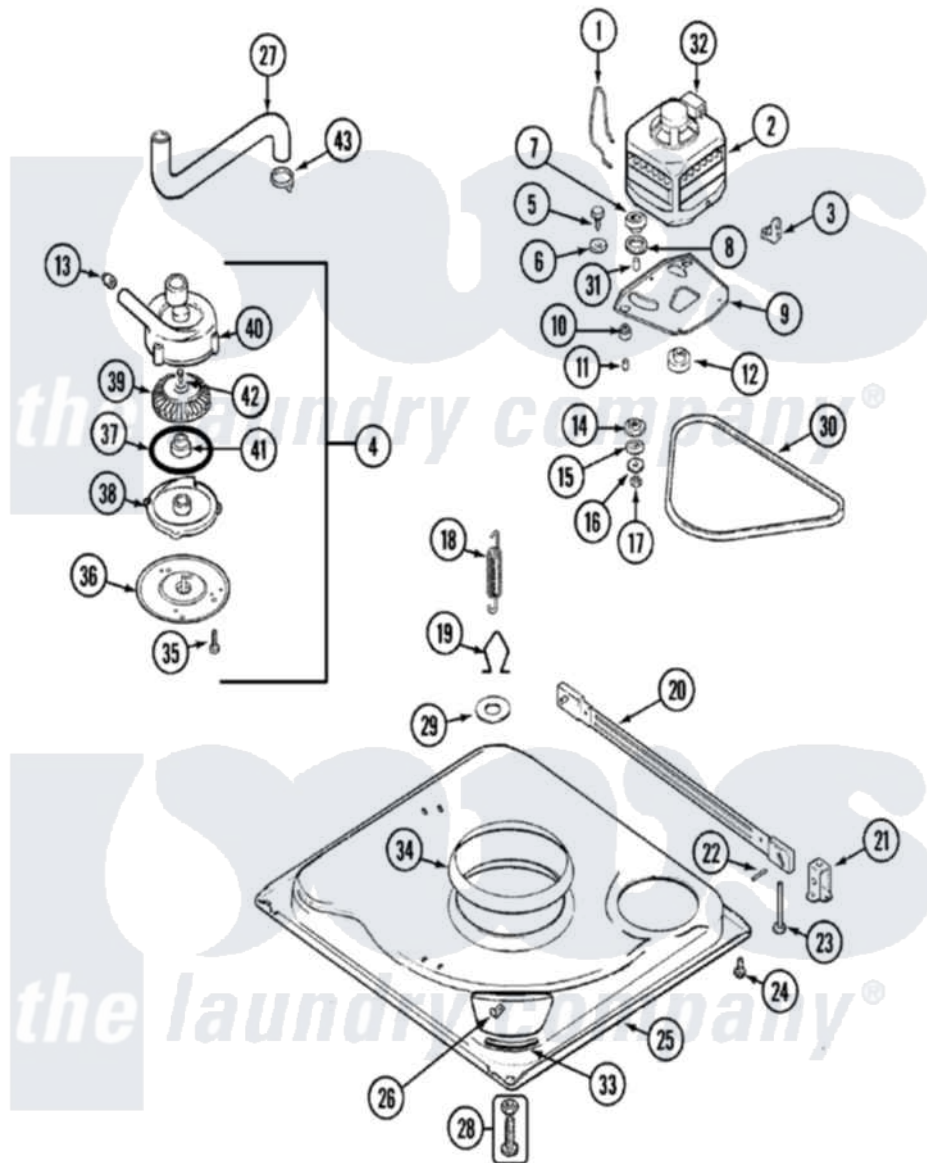

Norge LWP222V 01 - BASE

Norge [Residential Norge LWP222V Washer Parts](#) Parts Diagram 01 - BASE
 Click on the part number to view part

Item	Original Part Number	Replaced By	Status	Part Description
1	21001110	22004376		Spring, Motor Pivot
2	21001400			Motor/Plate Assembly
"	21001170			Motor And Pulley/Plate Assembly
3	21001109	21001486		Foot Slide, Isolator
4	35-3834	35-6465		Pump Assem
5	25-7833	21001977		Screw
6	25-7834			Washer, Motor/Base Screw
7	33-9946			Isolator, Motor
8	35-3570			Washer, Motor Pivot
9	21001111	21001783		Plate And Screw Assembly
10	35-3646			Isolator, Motor Plate
11	25-7831			Spacer, Mounting
12	21001108			Pulley, Motor
13	35-2344			Restrictor, Flow
14	35-3571			Slide, Motor Pivot
15	33-9967			Washer, Motor Isolator

16	25-7047		Washer, Flat
17	25-7325	Y707702	Locknut
18	21001138	22002922	Tool, Spring Removal
"	21001165		Spring, Suspension
19	21001166		Hook, Suspension Spring
20	35-2049	21001881	Bar, Stabilizer
21	35-2046		Bracket, Stabilizer
22	35-2052		Pin, Stabilizer
23	35-3020	22004469	Leg And Foot Self Stabalizing
24	31001041	308685	Side Trim)
25	21001169	12002701	Base Kit
26	25-7828	489483	Screw 10-32 X 1/2
27	35-3584	21001915	Hose, Tub To Pump
28	35-3507	25001119	Foot And Pad Assembly
29	25-6068	285655	Clamp, Hose
30	21352320		Belt, Drive
31	25-7830		Spacer
32	33-9765		Switch, Motor
33	35-2065		Pad, Motor Plate
34	21001161	21002026	Snubber
35	25-7419	Not Available	SCREW
36	33-6035	Not Available	PLATE & PULLEY ASSY.
37	33-6032		Gasket
38	35-2058		Base, Pump
39	35-2057	35-6465	Pump Assem
40	35-2056	Not Available	HOUSING, PUMP
41	35-0707		Seal, Seat And "O" Ring