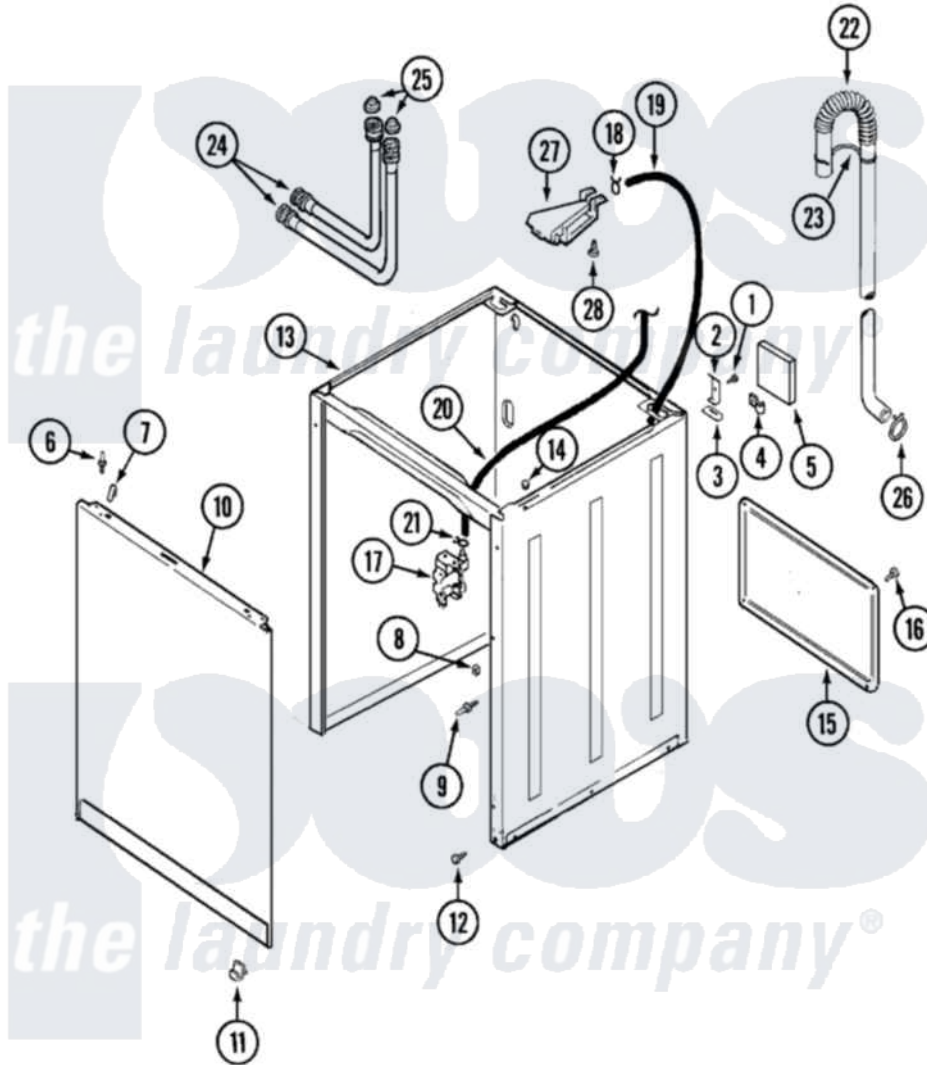

# Norge LWP222V 02 - CABINET

Norge [Residential Norge LWP222V Washer Parts](#) Parts Diagram 02 - CABINET  
 Click on the part number to view part

Item	Original Part Number	Replaced By	Status	Part Description
1	<a href="#">25-7893</a>			Screw
2	<a href="#">35-2846</a>			Hinge, Cabinet Top
3	<a href="#">35-4128</a>			Pad, Hinge
4	25-7027	<a href="#">16515</a>		Clip
5	35-0706		Not Available	PAD, FOAM
6	<a href="#">53-0643</a>			Pin, Locator
7	<a href="#">25-7220</a>			Clip, Cabinet Top
8	25-0224	<a href="#">3400029</a>		Nut, Adapter Plate
9	<a href="#">53-0200</a>			Sleeve, Locator Pin
"	<a href="#">53-0643</a>			Pin, Locator
10	<a href="#">35-2084</a>			Panel, Front
11	<a href="#">53-0120</a>			Clip, Front Panel
"	25-7732	<a href="#">681414</a>		Screw, 10AB X 1/2
12	<a href="#">35-4129</a>			Bumper, Cabinet
13	35-2106	<a href="#">21001871</a>		Cabinet
14	<a href="#">33-2653</a>			Bumper, Cabinet

15	35-2108	<a href="#">21001871</a>	Cabinet
16	25-7732	<a href="#">681414</a>	Screw, 10AB X 1/2
17	<a href="#">35-2374N</a>		Valve, Water
"	21001396	<a href="#">35-2374N</a>	Valve, Water
18	25-7867	<a href="#">596669</a>	Clamp, Manifold
19	35-2378	<a href="#">12002749</a>	Hose, Flume Kit
20	21001060	<a href="#">21001748</a>	Hose, Pressure Switch
21	25-7796	<a href="#">596669</a>	Clamp, Manifold
22	35-3538	<a href="#">21001872</a>	Hose, Drain
23	33-9537	<a href="#">22003814</a>	Retainer, Drain Hose
24	35-0873	<a href="#">76313</a>	Hosefill
"	33-7891	<a href="#">89503</a>	Hose-Inlet
25	<a href="#">33-4264N</a>		Strainer And Washer Kit
26	25-7080	<a href="#">285655</a>	Clamp, Hose
27	35-2051	<a href="#">21001760</a>	Flume Assembly / Water Diverter
28	25-3092	<a href="#">90767</a>	Screw, 8A X 3/8 HeX Washer Head Tapping