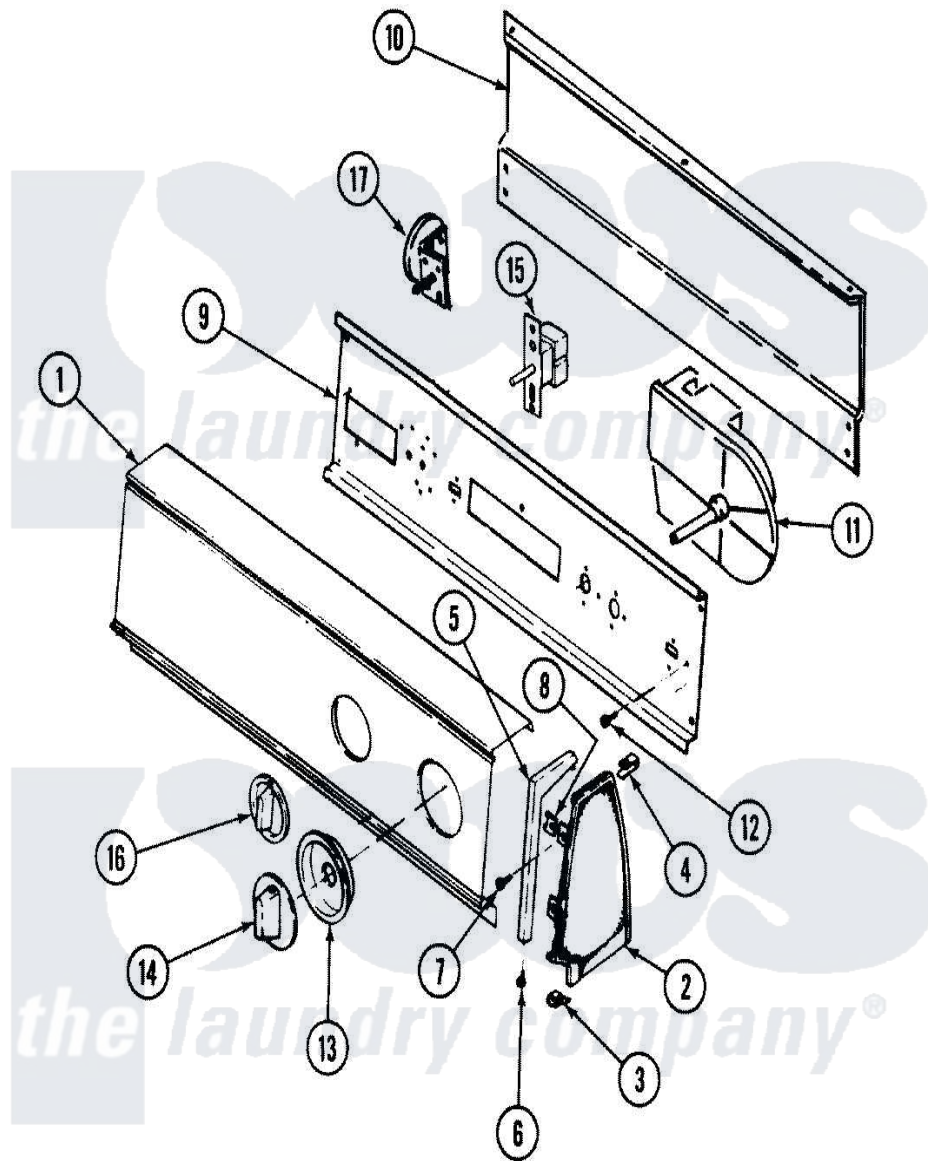

Norge LWP222V 03 - CONTROL PANEL

Norge [Residential Norge LWP222V Washer Parts](#) Parts Diagram 03 - CONTROL PANEL
 Click on the part number to view part

Item	Original Part Number	Replaced By	Status	Part Description
1	25-7702			Speedclip, End Cap To Control Panel
"	21001264		Not Available	PANEL, CONTROL (WHT)
"	25-7649	910187		Screw
2	35-2668	21001453		Cap- End
"	35-2669		Not Available	CAP, END (LT)(WHT)
3	25-7851			Speedclip, End Cap To Top
"	25-7697	25-2219		Screw
4	25-7852			Speedclip, Rr Shld To End Cap
"	25-7435	33002917		Screw, No.10-16
5	31001055		Not Available	TRIM, ENDCAP (LT WHT)
"	31001054		Not Available	TRIM, ENDCAP (RT WHT)
6	25-7760			Screw
7	25-3092	90767		Screw, 8A X 3/8 HeX Washer Head Tapping
8	25-7702			Speedclip, End Cap To Control Panel

9	31001193		Pad, Shield
"	31001128	Not Available	SHIELD, CONTROL
10	25-3092	90767	Screw, 8A X 3/8 HeX Washer Head Tapping
"	35-2688	21001460	Shield, Rear
11	21001341		Timer
"	35-3840		Timer
12	31001029	3400094	Screw, 10-32 X 3/8
13	21001238	21001502	Skirt Ri
14	21001237		Knob, Timer
15	21001139		Switch, Water Temp. 3 Position
"	25-3092	90767	Screw, 8A X 3/8 HeX Washer Head Tapping
16	21001239		Knob, Selector
17	35-3691	21001554	Switch, Water Level
"	25-3092	90767	Screw, 8A X 3/8 HeX Washer Head Tapping
18	21001274	Not Available	MANUAL, USE & CARE
"	21001033	Not Available	MANUAL, USE & CARE
19	16002081	Not Available	GUIDE, QUICK REF - NORGE