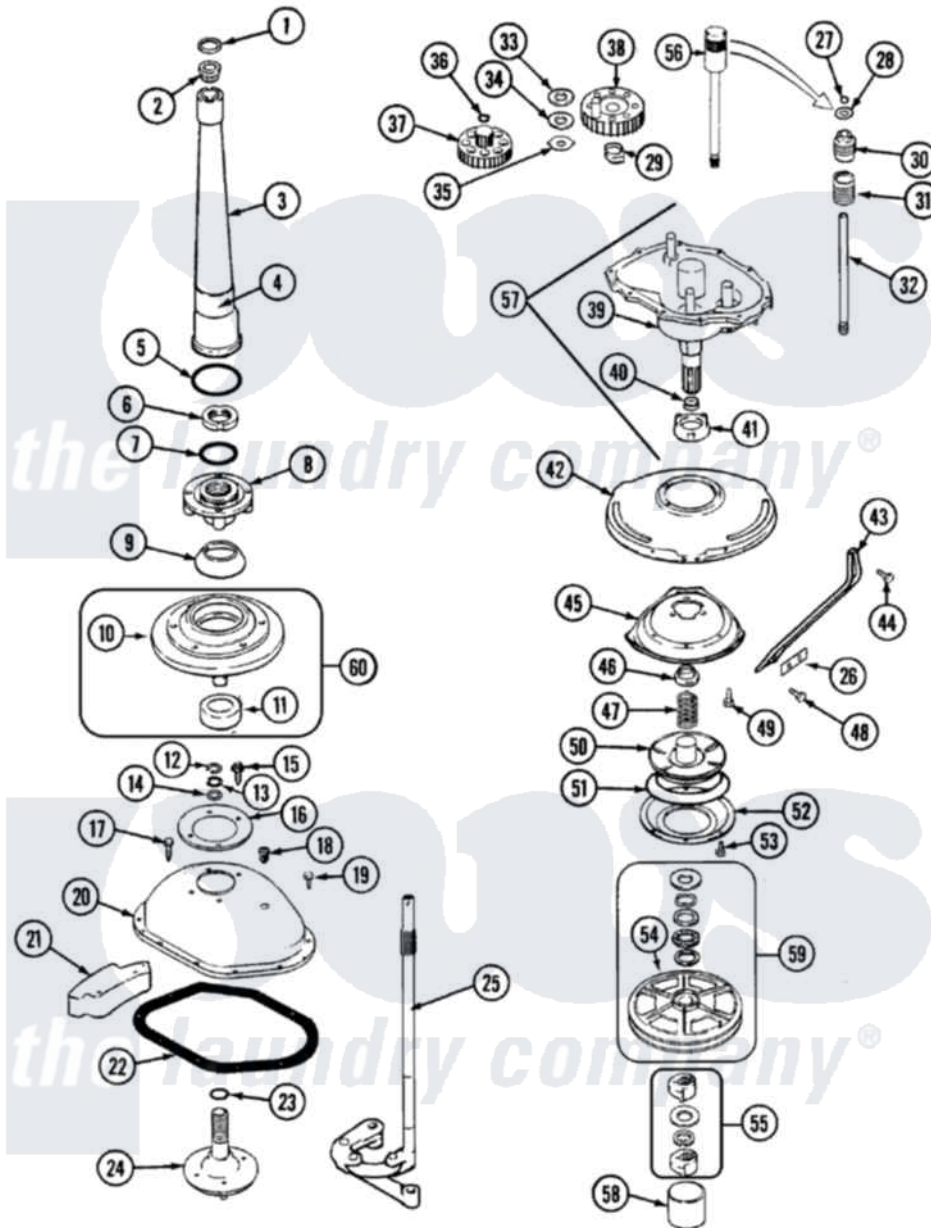

Norge LWP222V 05 - TRANSMISSION (SERIES 10-12)

Norge Residential Norge LWP222V Washer Parts Parts Diagram 05 - TRANSMISSION (SERIES 10-12)
 Click on the part number to view part

Item	Original Part Number	Replaced By	Status	Part Description
1	25-7941			"O" Ring, Agr Drive Shaft
2	21001066			Bearing, Centerpost
3	35-2983		Not Available	CENTERPOST ASSY.
"	35-2792	21001401		Center Pos
4	33-6790			Bearing, Agitator
5	35-2906			Seal, Centerpost Bottom
6	35-2791			Nut, Spin Tube
7	25-7938			"O" Ring, Basket Drive Hub
8	35-3647	W10219156		Tub Seal
9	35-2974			Tub Seal/Hub Assembly
10	35-2716	12001561		Bearing And Seal Housing Assembly
11	35-2205			Bearing, Spin
12	25-7949		Not Available	RING, RETAINING (AG. SHAFT)
13	25-7057			Washer, Flat
14	25-7057			Washer, Flat