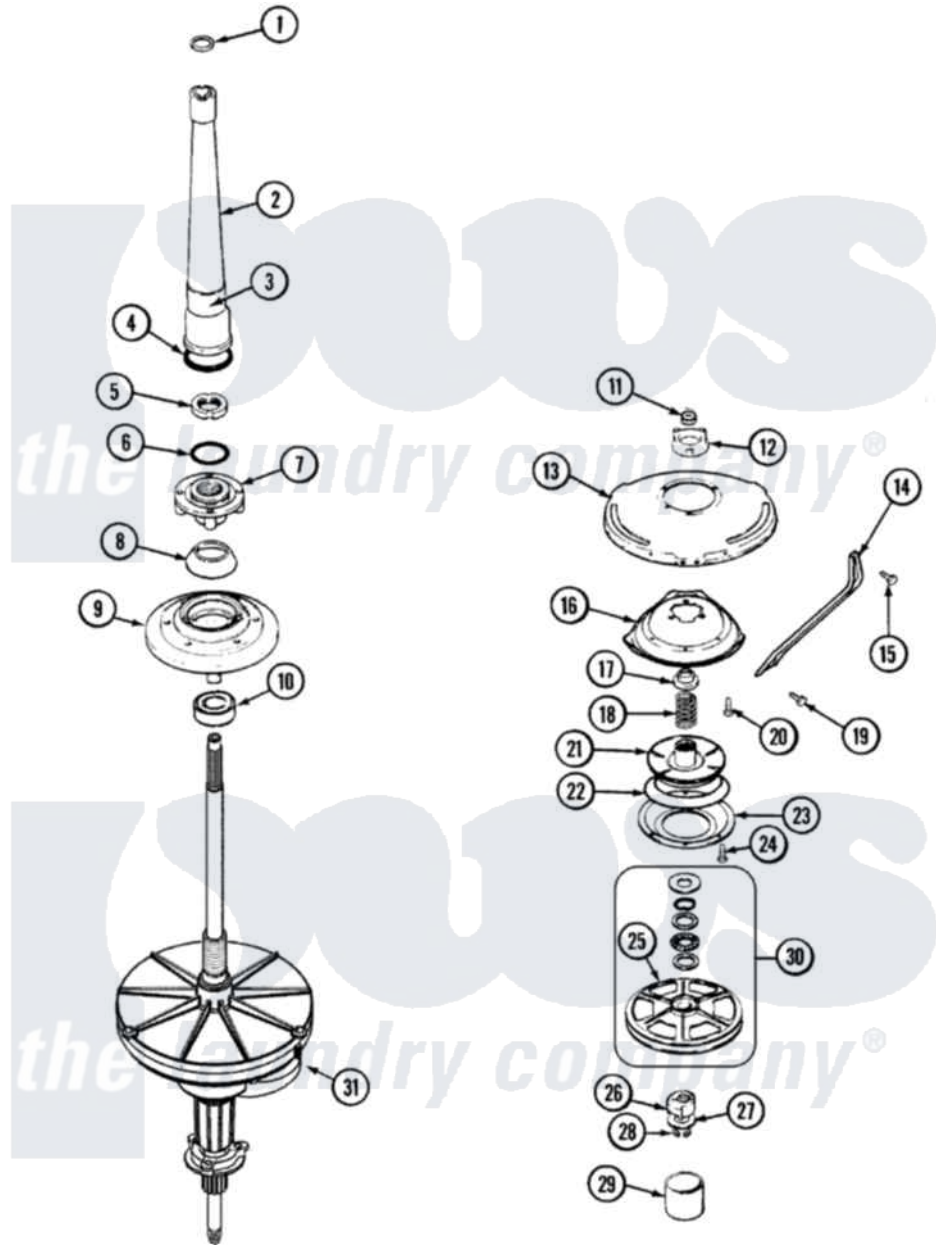

Norge LWP222V 06 - TRANSMISSION (SERIES 13)

Norge Residential Norge LWP222V Washer Parts Parts Diagram 06 - TRANSMISSION (SERIES 13)
 Click on the part number to view part

Item	Original Part Number	Replaced By	Status	Part Description
1	25-7941			"O" Ring, Agtr Drive Shaft
2	35-2792	21001401		Center Pos
3	33-6790			Bearing, Agitator
"	35-2983		Not Available	CENTERPOST ASSY.
4	35-2906			Seal, Centerpost Bottom
5	35-2791			Nut, Spin Tube
6	25-7938			"O" Ring, Basket Drive Hub
7	35-3647	W10219156		Tub Seal
8	35-2974			Tub Seal/Hub Assembly
9	35-2716	12001561		Bearing And Seal Housing Assembly
10	35-2972	12001561		Bearing And Seal Housing Assembly
"	35-2205			Bearing, Spin
"	12001561			Bearing And Seal Housing Assembly
11	35-2010	207843		Lip Seal Repair Kit

12	35-2973	35-6680	Transmission
"	12001562		Bearing Assembly
"	35-2730	12001562	Bearing Assembly
13	21001162	21001518	Support, Tub
14	21001164	Not Available	BRACE, TUB
15	25-7895	21001858	Screw 5/16-18 x 1/2
16	21001163		Housing, Suspension
17	35-2017		Retainer, Brake Spring
18	35-2112	21001910	Spring, Brake
19	25-7930	21001858	Screw 5/16-18 x 1/2
20	25-7895	21001858	Screw 5/16-18 x 1/2
21	35-2948	35-6714	Brake Roto
22	21001161	21002026	Snubber
23	35-2018	35-6918	Stator, Brake
24	21001065		Screw, No.10-24 x .50 Hxnibhd
25	35-3829	12002213	Thrust Bearing Kit
26	LA-2007	12002213	Thrust Bearing Kit
27	35-2132		Washer, 1.25ODX.530IDX.032
"	35-2082		Washer, 1.25ODX.530IDX.062
28	25-7854		Ring, Retaining
29	35-2007		Cap, Dust
30	12500036	12002213	Thrust Bearing Kit
31	21001394	35-6680	Transmission