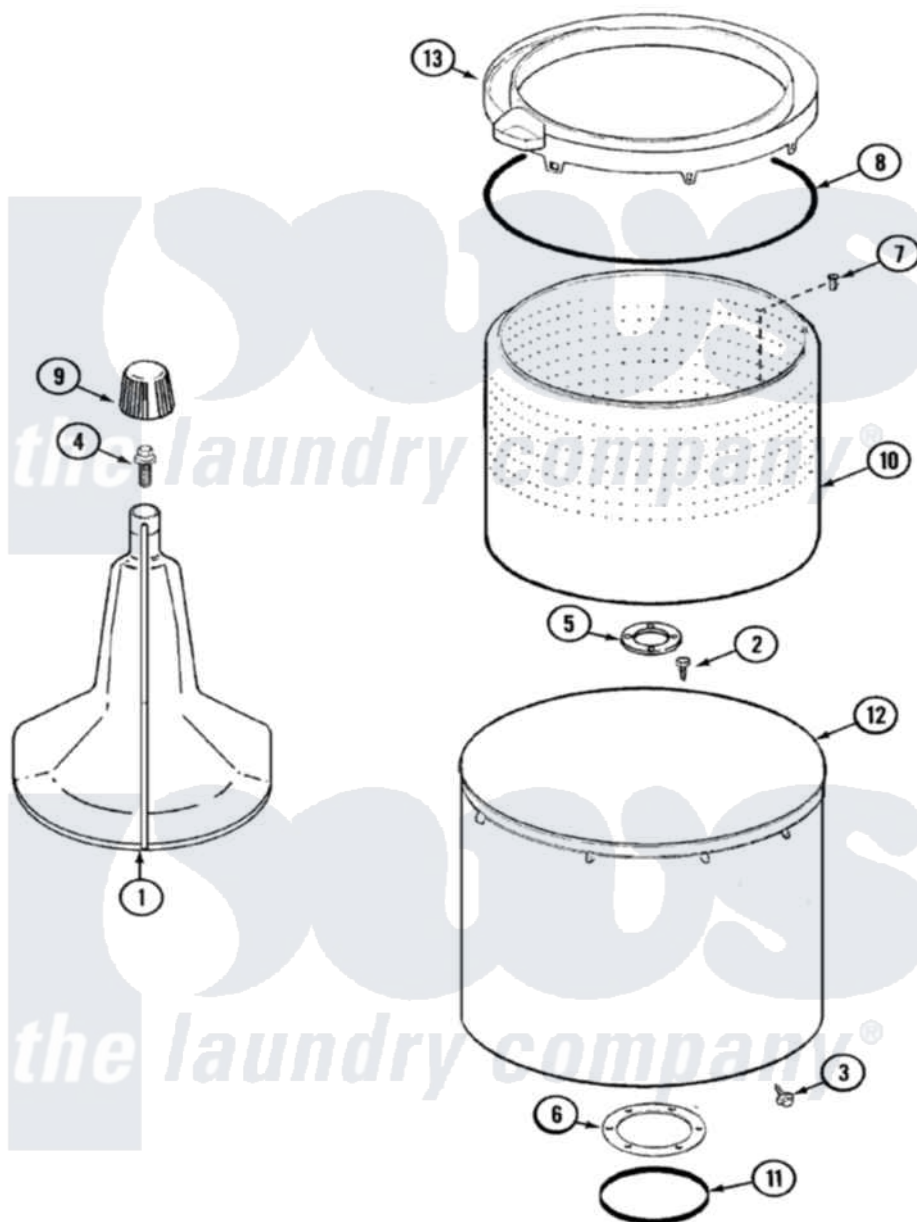

# Norge LWP222V 07 - TUB

Norge [Residential Norge LWP222V Washer Parts](#) Parts Diagram 07 - TUB  
 Click on the part number to view part

Item	Original Part Number	Replaced By	Status	Part Description
1	<a href="#">35-3580</a>			Agitator
2	<a href="#">21001063</a>			Screw, Shoulder
3	25-7953	<a href="#">22002933</a>		Screw
4	25-7948	<a href="#">W10309247</a>		Screw
5	<a href="#">35-3685</a>			Gasket, Basket To Centerpost
6	<a href="#">35-3686</a>			Gasket, Tub To Housing
7	25-7967	<a href="#">3400504</a>		Screw
8	<a href="#">35-2328</a>			Seal, Tub Top
9	<a href="#">35-2733</a>			Cap, Agitator
10	35-3687		Not Available	BASKET, SPIN
11	<a href="#">35-2978</a>			Seal, Tub/Housing
12	<a href="#">35-3700</a>			Tub Assembly
13	35-3578		Not Available	TOP, TUB