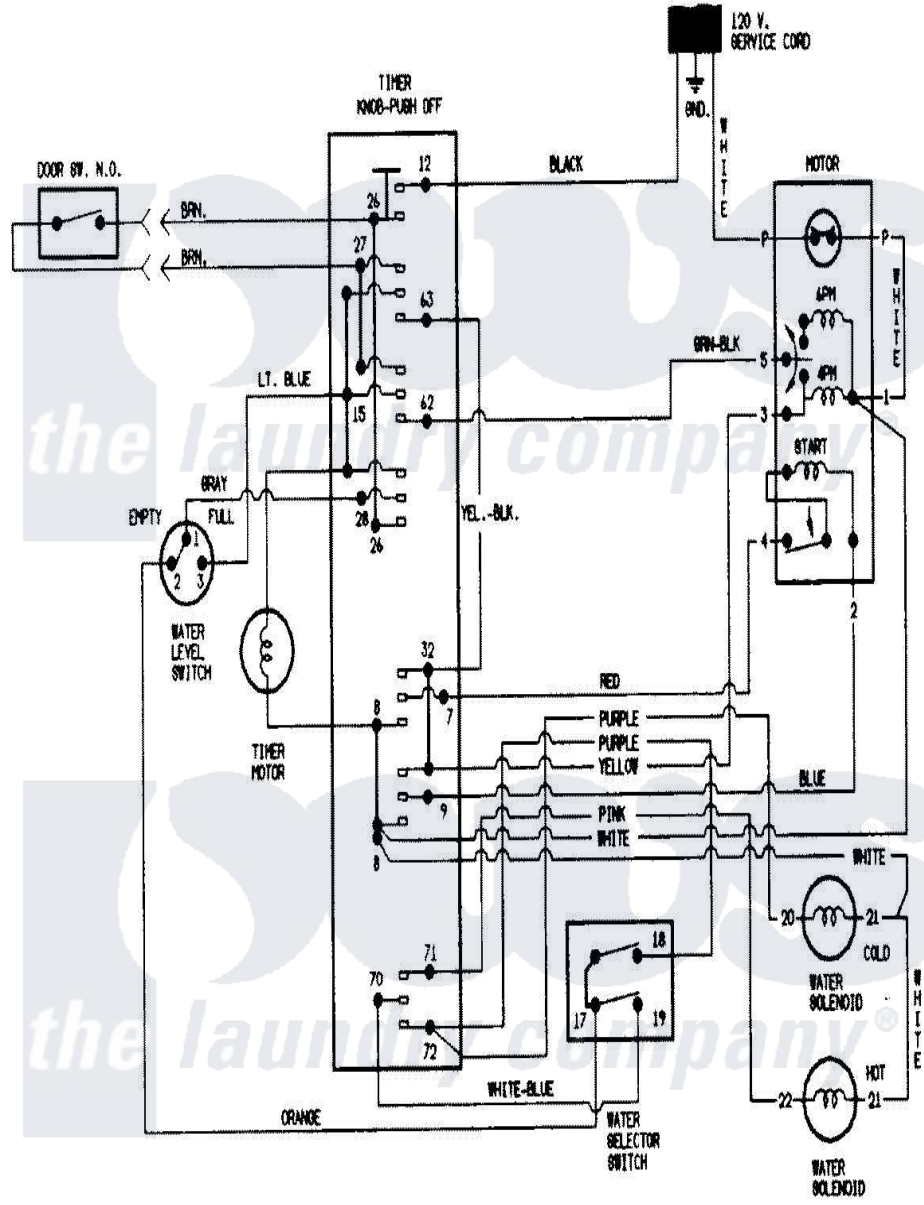

Norge LWP222V 08 - WIRING INFORMATION

Norge Residential Norge LWP222V Washer Parts Parts Diagram 08 - WIRING INFORMATION
 Click on the part number to view part

Item	Original Part Number	Replaced By	Status	Part Description
NI	15001895		Not Available	WIRING INFORMATION
"	15001243		Not Available	WIRING INFORMATION