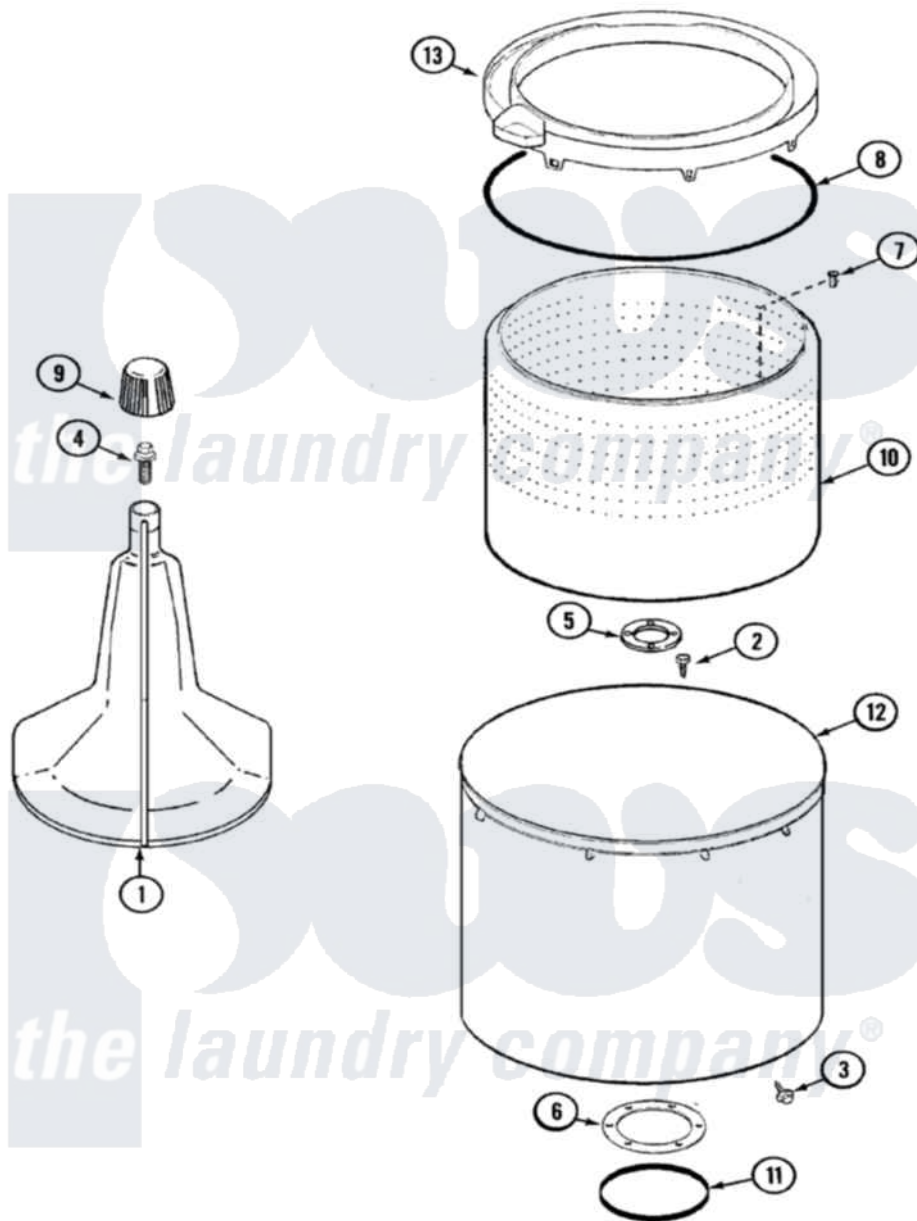

Norge LWP223M 04 - TUB

Norge Residential Norge LWP223M Washer Parts Parts Diagram 04 - TUB
 Click on the part number to view part

Item	Original Part Number	Replaced By	Status	Part Description
1	35-3580			Agitator
2	25-7947	21001063		Screw, Shoulder
3	25-7953	22002933		Screw
4	25-7948	W10309247		Screw
5	35-3685			Gasket, Basket To Centerpost
6	35-3686			Gasket, Tub To Housing
7	25-7965	3400504		Screw
8	35-2328			Seal, Tub Top
9	35-2733			Cap, Agitator
10	35-3687		Not Available	BASKET, SPIN
11	35-2978			Seal, Tub/Housing
12	35-3700			Tub Assembly
13	35-3578		Not Available	TOP, TUB
14	35-2550			Dispenser, Rinse