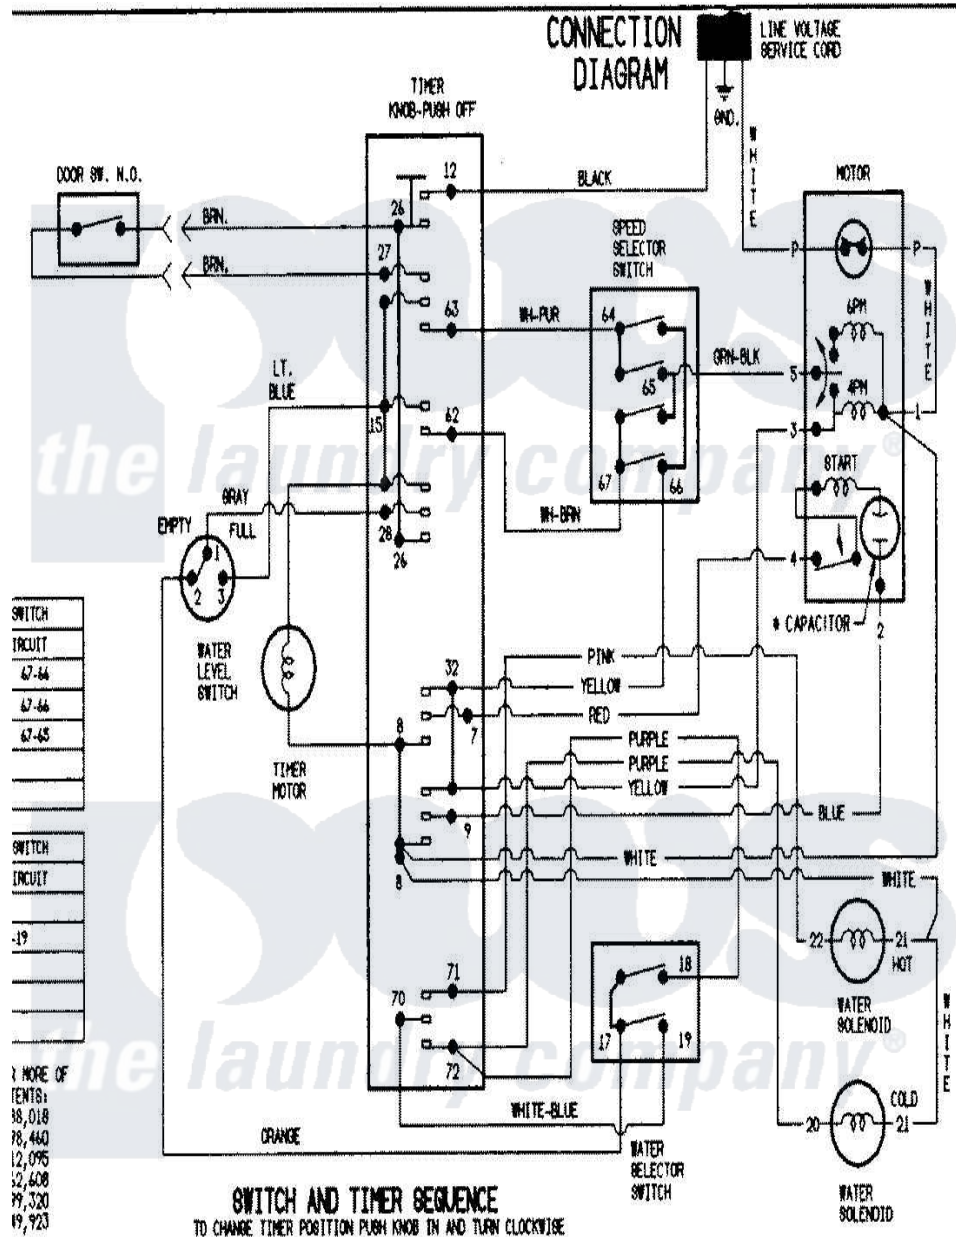

Norge LWP223M 05 - WIRING INFORMATION

Norge Residential Norge LWP223M Washer Parts Parts Diagram 05 - WIRING INFORMATION
 Click on the part number to view part

Item	Original Part Number	Replaced By	Status	Part Description
NI	15001896		Not Available	WIRING INFORMATION
"	15001242		Not Available	WIRING INFORMATION