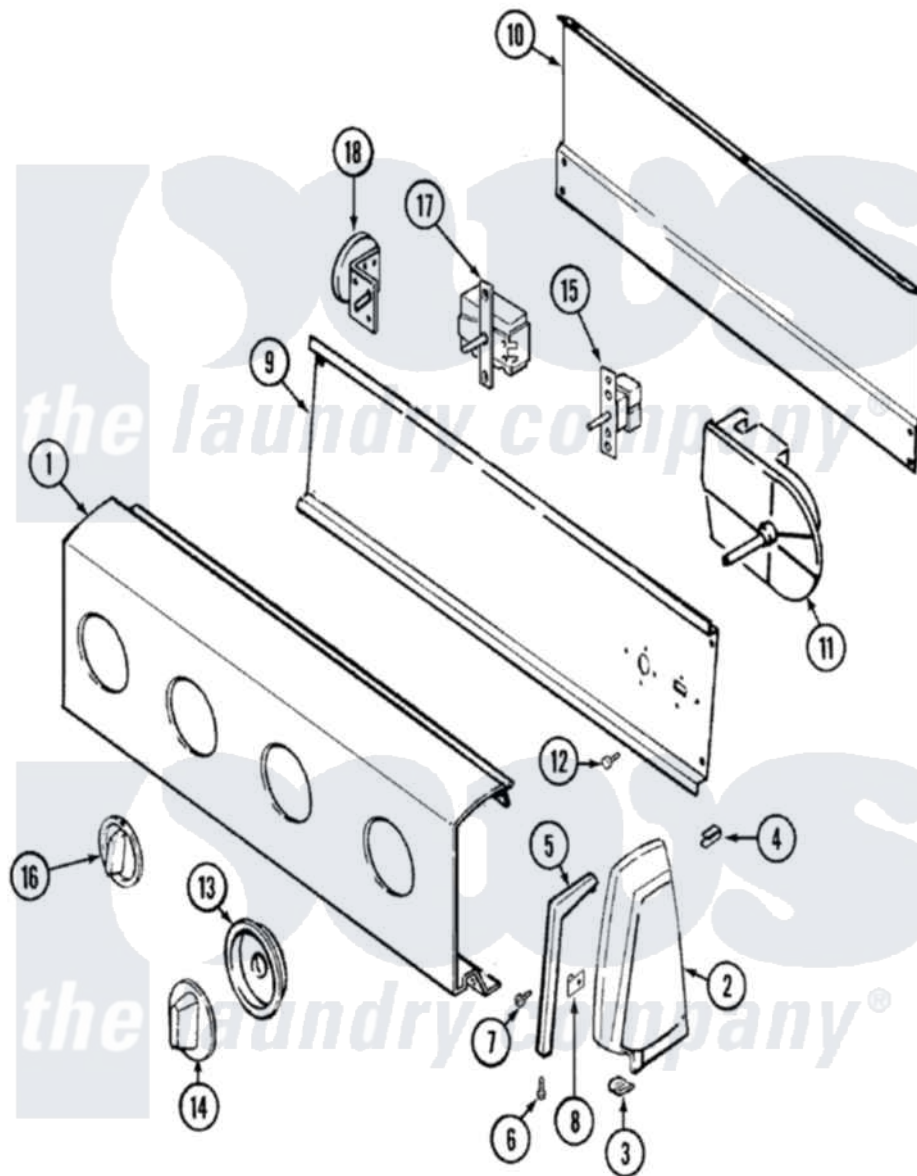

Norge LWP223V 03 - CONTROL PANEL

Norge [Residential Norge LWP223V Washer Parts](#) Parts Diagram 03 - CONTROL PANEL

[Click on the part number to view part](#)

Item	Original Part Number	Replaced By	Status	Part Description
1	21001262		Not Available	PANEL, CONTROL (WHT)
"	25-7702			Speedclip, End Cap To Control Panel
"	25-7793			Screw
2	35-2669		Not Available	CAP, END (LT)(WHT)
"	35-2668	21001453		Cap- End
3	25-7697	25-2219		Screw
"	25-7851			Speedclip, End Cap To Top
4	25-7435	33002917		Screw, No.10-16
"	25-7852			Speedclip, Rr Shld To End Cap
5	31001054		Not Available	TRIM, ENDCAP (RT WHT)
"	31001055		Not Available	TRIM, ENDCAP (LT WHT)
6	25-7760			Screw
7	25-3092	90767		Screw, 8A X 3/8 HeX Washer Head Tapping
8	25-7702			Speedclip, End Cap To Control Panel

9	31001128		Not Available	SHIELD, CONTROL
"	31001193			Pad, Shield
10	25-3092	90767		Screw, 8A X 3/8 HeX Washer Head Tapping
"	35-2688	21001460		Shield, Rear
11	21001342			Timer
"	35-3841			Timer
"	21001342			Timer
12	31001029	3400094		Screw, 10-32 X 3/8
13	21001238	21001502		Skirt Ri
14	21001237			Knob, Timer
15	21001139			Switch, Water Temp. 3 Position
"	25-3092	90767		Screw, 8A X 3/8 HeX Washer Head Tapping
16	21001239			Knob, Selector
17	25-3092	90767		Screw, 8A X 3/8 HeX Washer Head Tapping
"	21001140	21001898		Switch, Speed
18	35-3691	21001554		Switch, Water Level
"	25-3092	90767		Screw, 8A X 3/8 HeX Washer Head Tapping
19	21001033		Not Available	MANUAL, USE & CARE
"	21001277		Not Available	MANUAL, USE & CARE
20	16002081		Not Available	GUIDE, QUICK REF - NORGE