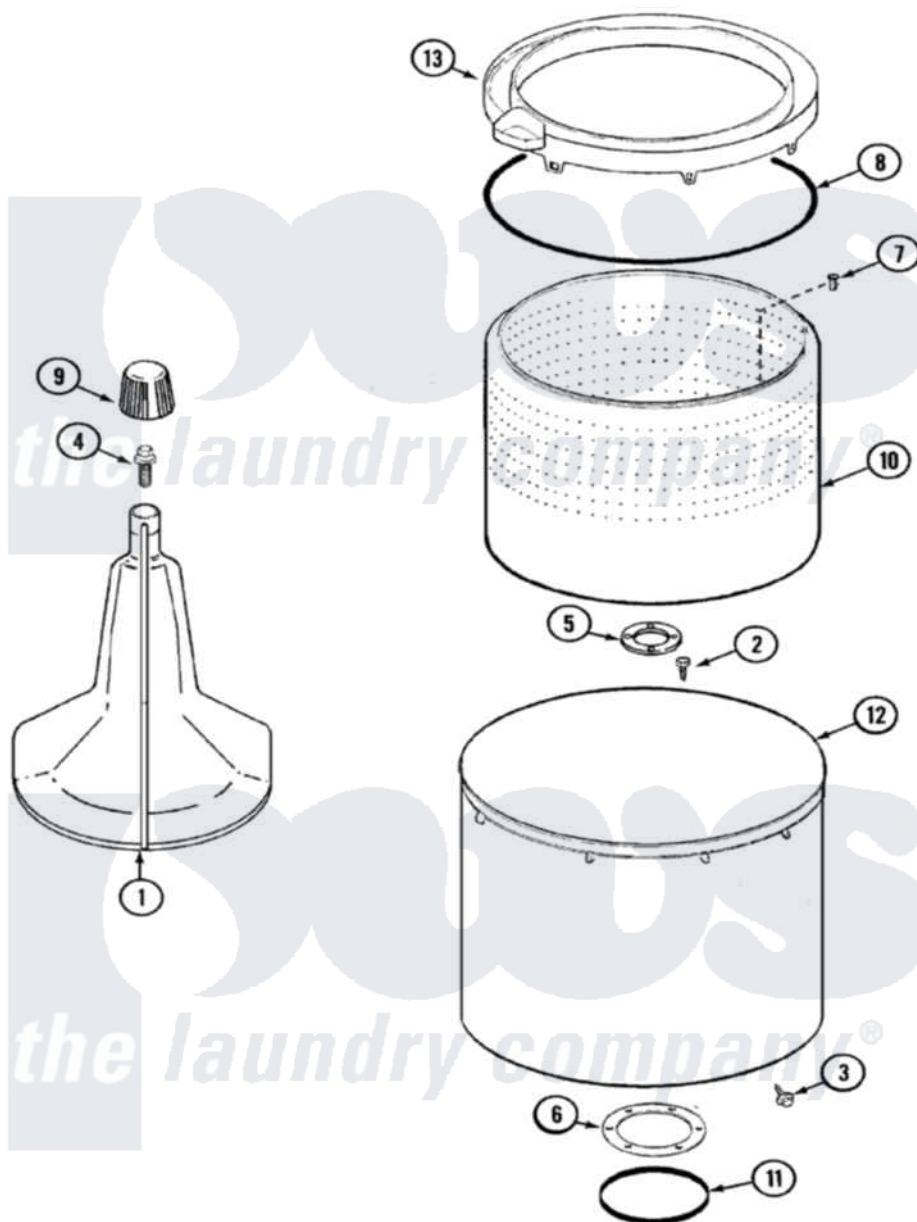

# Norge LWP223V 06 - TUB

Norge [Residential Norge LWP223V Washer Parts](#) Parts Diagram 06 - TUB  
 Click on the part number to view part

Item	Original Part Number	Replaced By	Status	Part Description
1	<a href="#">35-3580</a>			Agitator
2	25-7947	<a href="#">21001063</a>		Screw, Shoulder
3	25-7953	<a href="#">22002933</a>		Screw
4	25-7948	<a href="#">W10309247</a>		Screw
5	<a href="#">35-3685</a>			Gasket, Basket To Centerpost
6	<a href="#">35-3686</a>			Gasket, Tub To Housing
7	25-7965	<a href="#">3400504</a>		Screw
8	<a href="#">35-2328</a>			Seal, Tub Top
9	<a href="#">35-2733</a>			Cap, Agitator
10	35-3687		Not Available	BASKET, SPIN
11	<a href="#">35-2978</a>			Seal, Tub/Housing
12	<a href="#">35-3700</a>			Tub Assembly
13	35-3578		Not Available	TOP, TUB
14	<a href="#">35-2550</a>			Dispenser, Rinse