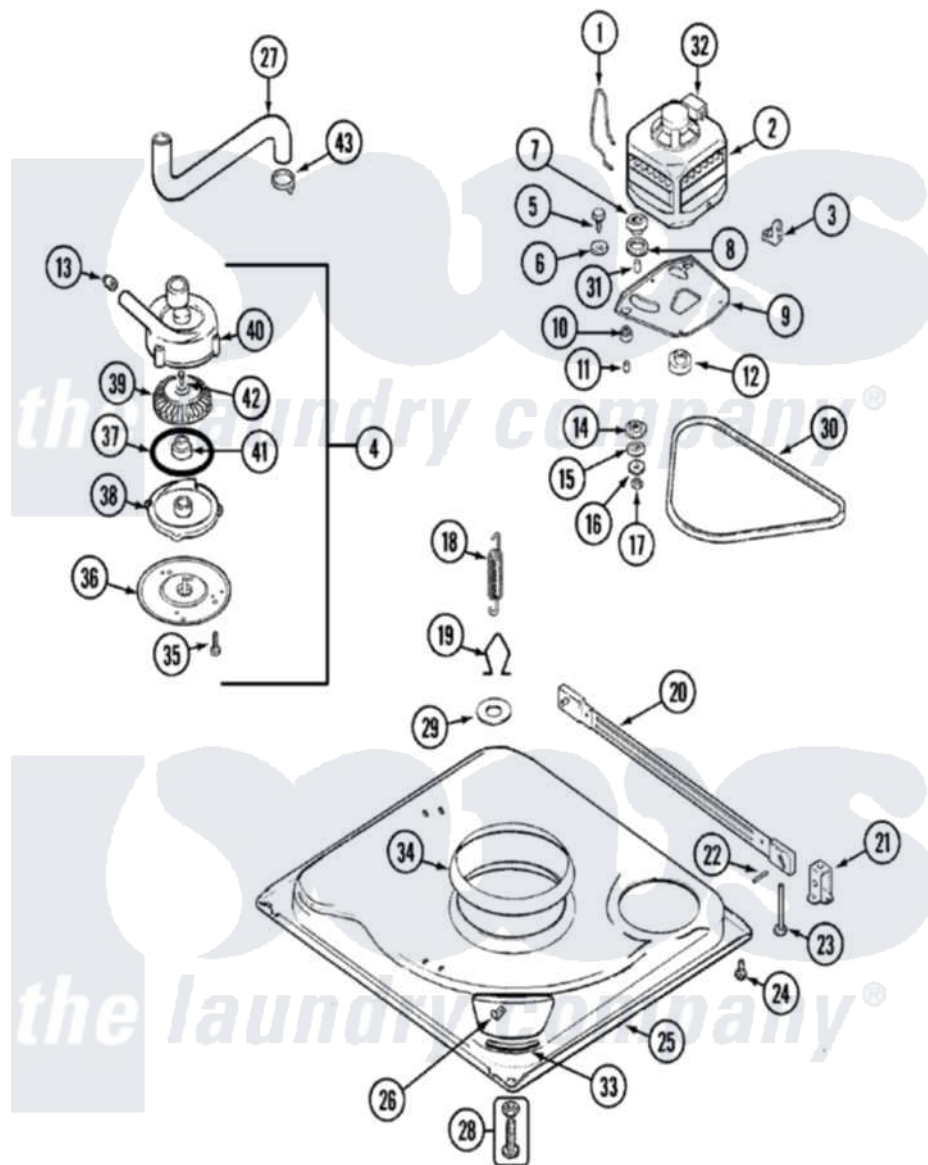

Norge LWP224V 01 - BASE

Norge [Residential Norge LWP224V Washer Parts](#) Parts Diagram 01 - BASE
 Click on the part number to view part

Item	Original Part Number	Replaced By	Status	Part Description
1	21001110	22004376		Spring, Motor Pivot
2	21001400			Motor/Plate Assembly
"	21001170			Motor And Pulley/Plate Assembly
3	21001109	21001486		Foot Slide, Isolator
4	35-3834	35-6465		Pump Assem
5	25-7833	21001977		Screw
6	25-7834			Washer, Motor/Base Screw
7	33-9946			Isolator, Motor
8	35-3570			Washer, Motor Pivot
9	21001111	21001783		Plate And Screw Assembly
10	35-3646			Isolator, Motor Plate
11	25-7831			Spacer, Mounting
12	21001108			Pulley, Motor
13	35-2344			Restrictor, Flow
14	35-3571			Slide, Motor Pivot
15	33-9967			Washer, Motor Isolator

16	25-7047		Washer, Flat
17	25-7325	Y707702	Locknut
18	21001138	22002922	Tool, Spring Removal
"	21001165		Spring, Suspension
19	21001166		Hook, Suspension Spring
20	35-2049	21001881	Bar, Stabilizer
21	35-2046		Bracket, Stabilizer
22	35-2052		Pin, Stabilizer
23	35-3020	22004469	Leg And Foot Self Stabalizing
24	31001041	308685	Side Trim)
25	21001169	12002701	Base Kit
26	25-7828	489483	Screw 10-32 X 1/2
27	35-3584	21001915	Hose, Tub To Pump
28	35-3507	25001119	Foot And Pad Assembly
29	25-6068	285655	Clamp, Hose
30	21352320		Belt, Drive
31	25-7830		Spacer
32	33-9765		Switch, Motor
33	35-2065		Pad, Motor Plate
34	21001161	21002026	Snubber
35	25-7419	Not Available	SCREW
36	33-6035	Not Available	PLATE & PULLEY ASSY.
37	33-6032		Gasket
38	35-2058		Base, Pump
39	35-2057	35-6465	Pump Assem
40	35-2056	Not Available	HOUSING, PUMP
41	35-0707		Seal, Seat And "O" Ring