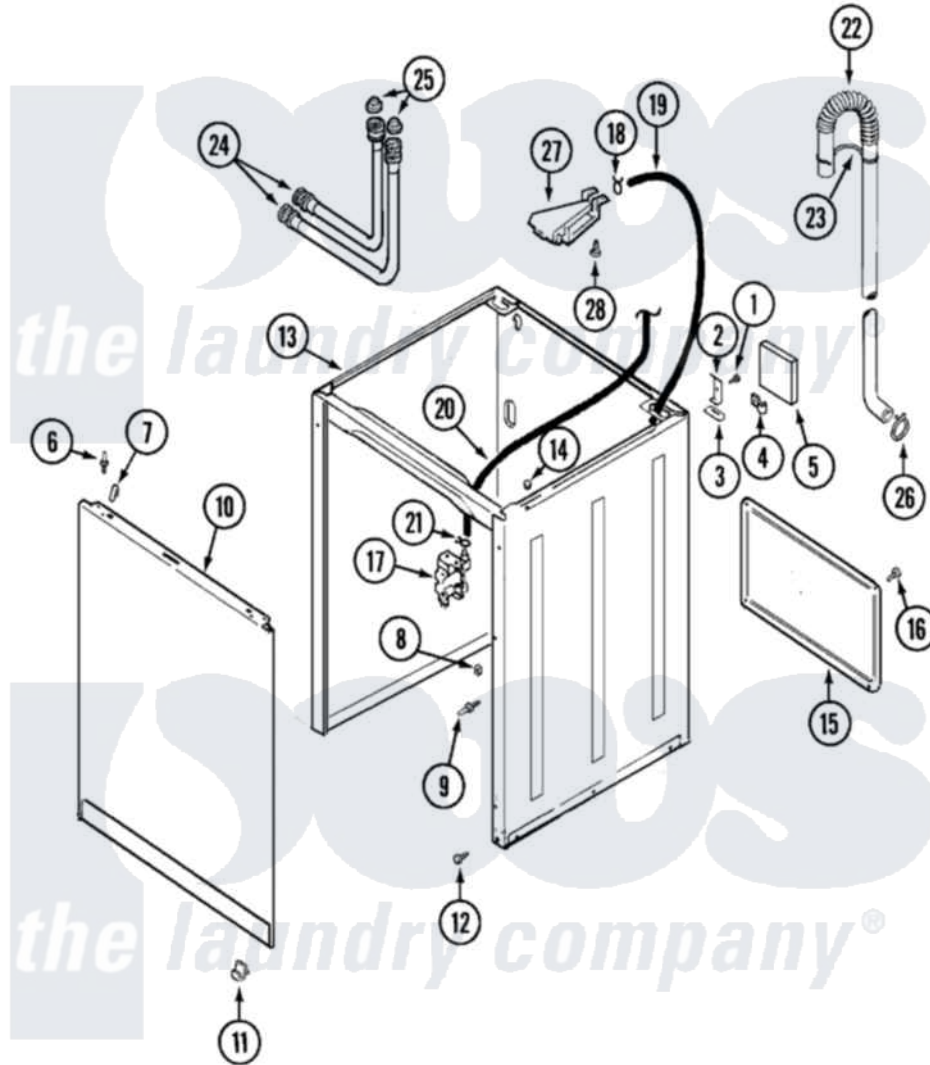

# Norge LWP224V 02 - CABINET

Norge [Residential Norge LWP224V Washer Parts](#) Parts Diagram 02 - CABINET  
 Click on the part number to view part

Item	Original Part Number	Replaced By	Status	Part Description
1	<a href="#">25-7893</a>			Screw
2	<a href="#">35-2846</a>			Hinge, Cabinet Top
3	<a href="#">35-4128</a>			Pad, Hinge
4	25-7027	<a href="#">16515</a>		Clip
5	35-0706		Not Available	PAD, FOAM
6	<a href="#">53-0643</a>			Pin, Locator
7	<a href="#">25-7220</a>			Clip, Cabinet Top
8	25-0224	<a href="#">3400029</a>		Nut, Adapter Plate
9	<a href="#">53-0200</a>			Sleeve, Locator Pin
"	<a href="#">53-0643</a>			Pin, Locator
10	<a href="#">35-2084</a>			Panel, Front
11	<a href="#">53-0120</a>			Clip, Front Panel
"	25-7732	<a href="#">681414</a>		Screw, 10AB X 1/2
12	<a href="#">35-4129</a>			Bumper, Cabinet
13	35-2106	<a href="#">21001871</a>		Cabinet
14	<a href="#">33-2653</a>			Bumper, Cabinet

15	35-2108	<a href="#">21001871</a>	Cabinet
16	25-7732	<a href="#">681414</a>	Screw, 10AB X 1/2
17	<a href="#">35-2374N</a>		Valve, Water
"	21001396	<a href="#">35-2374N</a>	Valve, Water
18	25-7867	<a href="#">596669</a>	Clamp, Manifold
19	35-2378	<a href="#">12002749</a>	Hose, Flume Kit
20	21001060	<a href="#">21001748</a>	Hose, Pressure Switch
21	25-7796	<a href="#">596669</a>	Clamp, Manifold
22	35-3538	<a href="#">21001872</a>	Hose, Drain
23	33-9537	<a href="#">22003814</a>	Retainer, Drain Hose
24	35-0873	<a href="#">76313</a>	Hosefill
"	33-7891	<a href="#">89503</a>	Hose-Inlet
25	<a href="#">33-4264N</a>		Strainer And Washer Kit
26	25-7080	<a href="#">285655</a>	Clamp, Hose
27	35-2051	<a href="#">21001760</a>	Flume Assembly / Water Diverter
28	25-3092	<a href="#">90767</a>	Screw, 8A X 3/8 HeX Washer Head Tapping