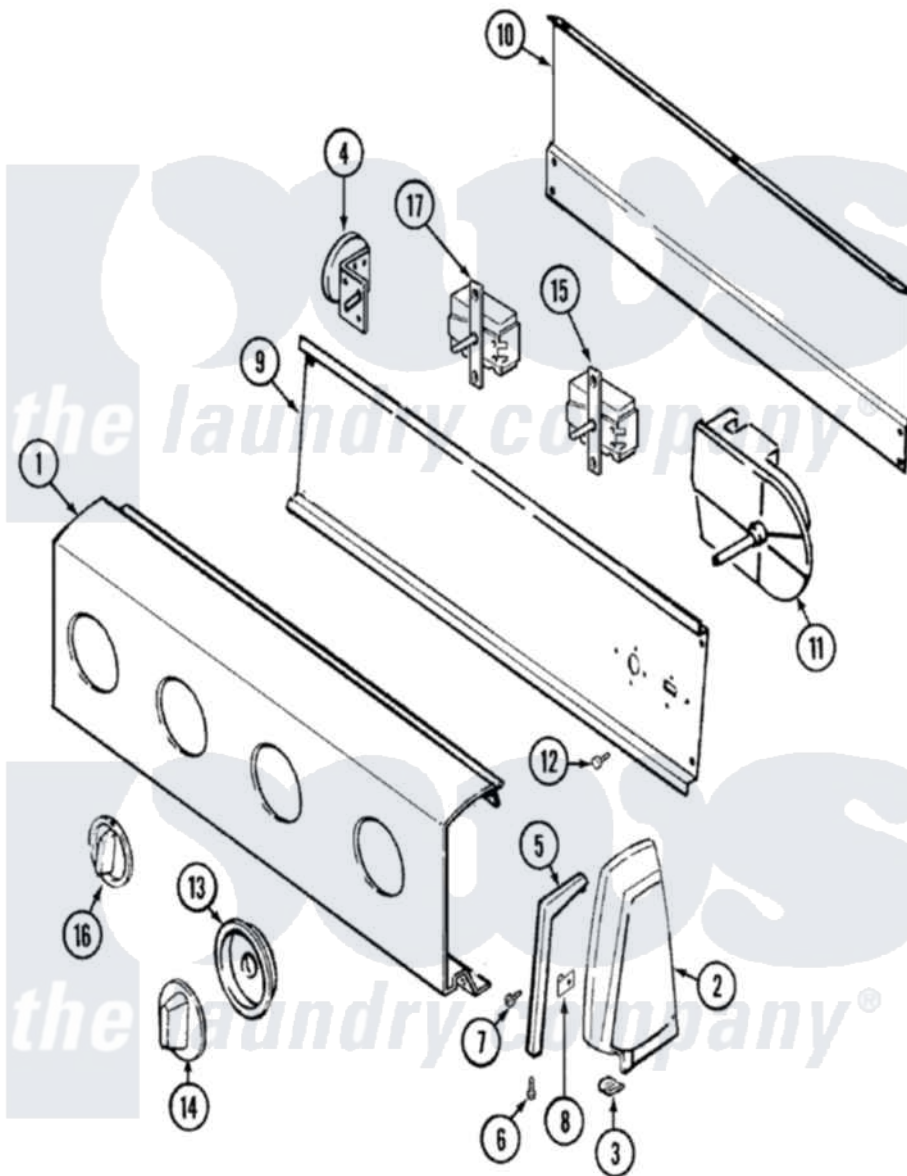

Norge LWP224V 03 - CONTROL PANEL

Norge [Residential Norge LWP224V Washer Parts](#) Parts Diagram 03 - CONTROL PANEL
 Click on the part number to view part

Item	Original Part Number	Replaced By	Status	Part Description
1	21001261		Not Available	PANEL, CONTROL (WHT)
"	25-7702			Speedclip, End Cap To Control Panel
2	25-7649	910187		Screw
"	35-2669		Not Available	CAP, END (LT)(WHT)
"	35-2668	21001453		Cap- End
3	25-7697	25-2219		Screw
"	25-7851			Speedclip, End Cap To Top
4	25-3092	90767		Screw, 8A X 3/8 HeX Washer Head Tapping
"	35-3691	21001554		Switch, Water Level
5	31001055		Not Available	TRIM, ENDCAP (LT WHT)
"	31001054		Not Available	TRIM, ENDCAP (RT WHT)
6	25-7760			Screw
7	25-3092	90767		Screw, 8A X 3/8 HeX Washer Head Tapping
8	25-7702			Speedclip, End Cap To Control Panel

9	31001193		Pad, Shield
"	31001128	Not Available	SHIELD, CONTROL
10	25-3457		Screw, Sems
"	25-3092	90767	Screw, 8A X 3/8 HeX Washer Head Tapping
"	35-2688	21001460	Shield, Rear
11	35-3838		Timer
"	21001339	Not Available	TIMER
"	35-3838		Timer
12	31001029	3400094	Screw, 10-32 X 3/8
13	21001238	21001502	Skirt Ri
14	21001237		Knob, Timer
15	21001223		Switch, Water Temperature
"	25-3092	90767	Screw, 8A X 3/8 HeX Washer Head Tapping
16	21001239		Knob, Selector
17	25-3092	90767	Screw, 8A X 3/8 HeX Washer Head Tapping
"	21001142		Switch, Speed
18	21001276	Not Available	MANUAL, USE & CARE
"	21001033	Not Available	MANUAL, USE & CARE
19	16002081	Not Available	GUIDE, QUICK REF - NORGE