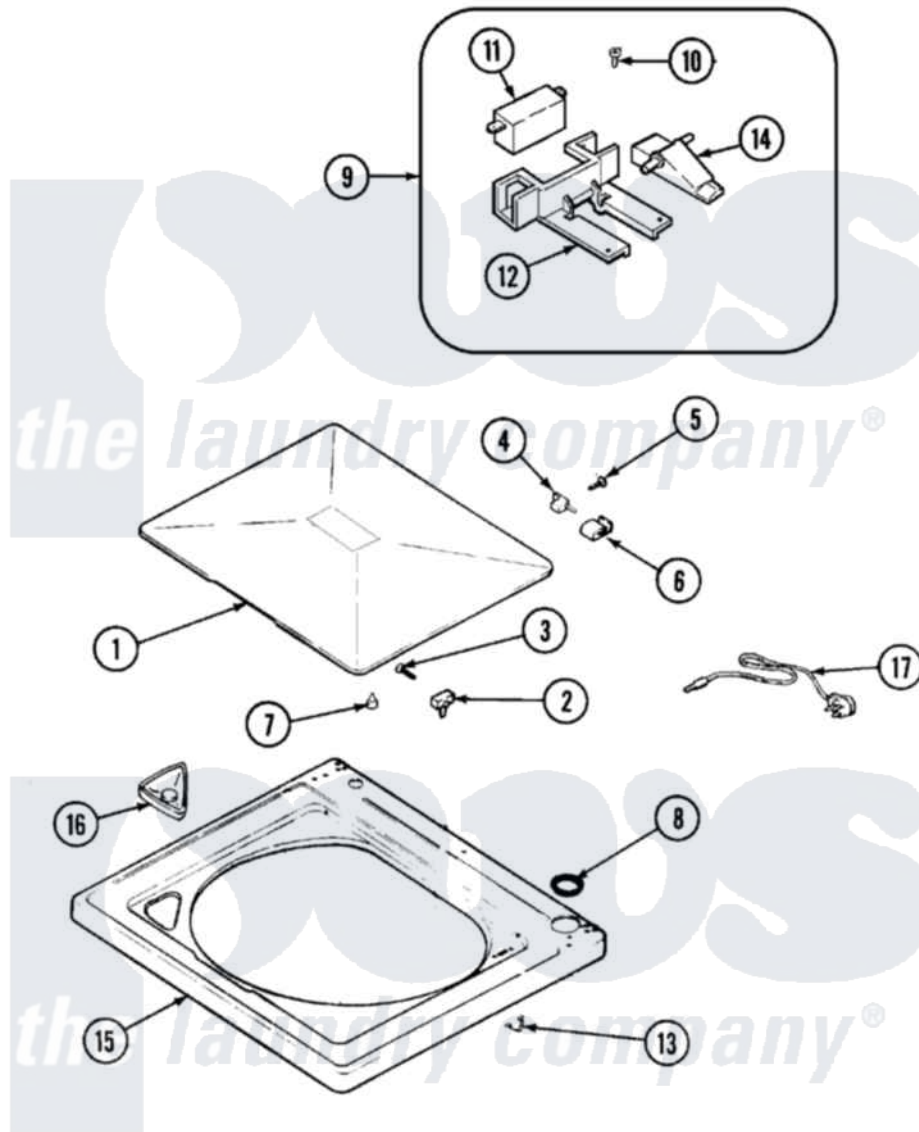

Norge LWP224V 04 - TOP

Norge Residential Norge LWP224V Washer Parts Parts Diagram 04 - TOP
 Click on the part number to view part

Item	Original Part Number	Replaced By	Status	Part Description
1	35-2026			Lid
2	43-0057			Actuator, Door Switch
3	25-7438			Screw
4	35-2045			Pin, Hinge
5	25-7893			Screw
6	35-2044			Hinge, Lid
7	35-0581			Bumper, Door
8	35-2063			Bushing, Insulator
9	21001137	12001187		Kit, Lid Switch Assembly
10	21001136	3400872		Screw, 8-18 X 3/8
11	21001148	12001187		Kit, Lid Switch Assembly
12	21001135			Housing, Lid Switch
13	25-7878			Clip
14	21001134			Lever, Lid Switch
15	35-2739			Top, Cabinet
16	21001167			Dispenser, Bleach