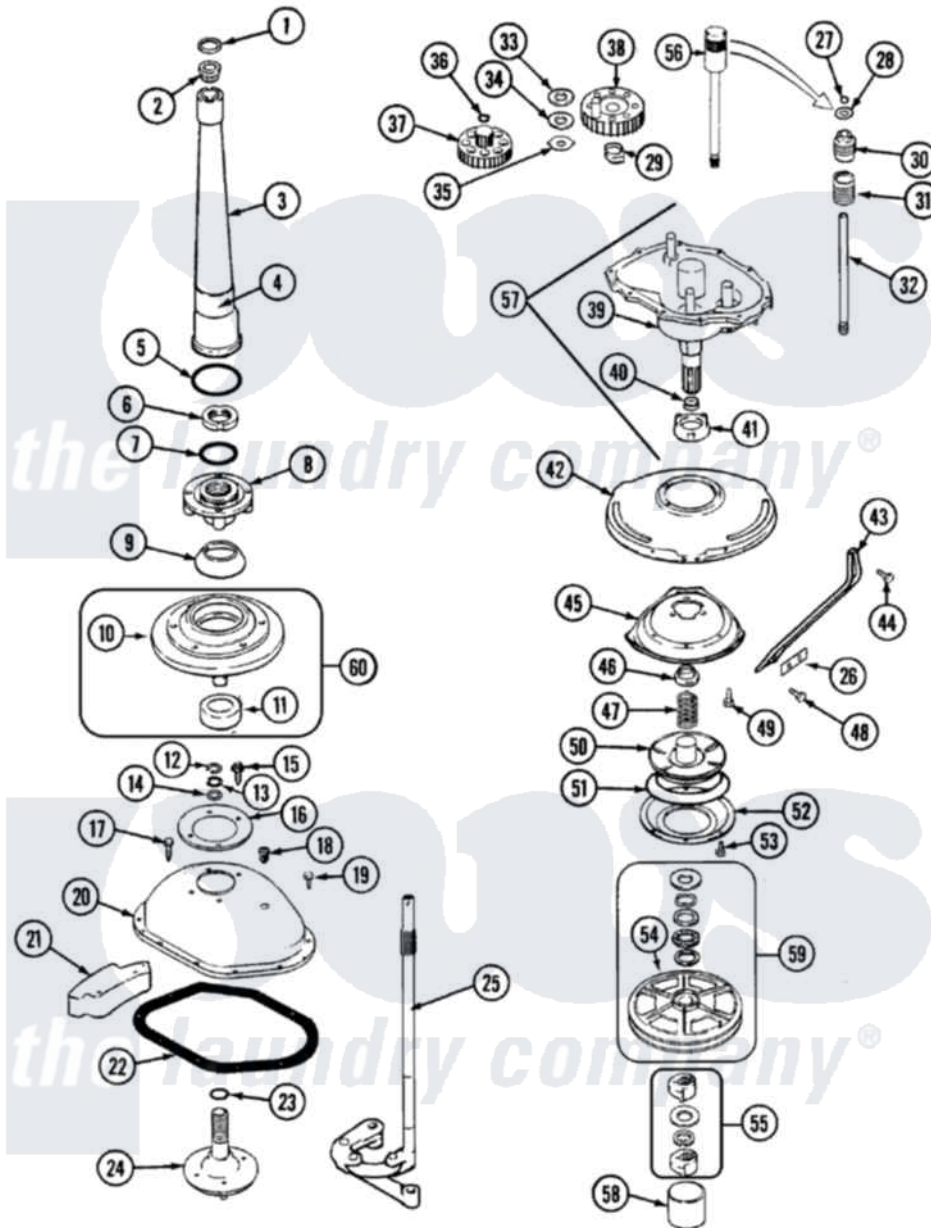

# Norge LWP224V 05 - TRANSMISSION (SERIES 10-13)

Norge Residential Norge LWP224V Washer Parts Parts Diagram 05 - TRANSMISSION (SERIES 10-13)  
 Click on the part number to view part

Item	Original Part Number	Replaced By	Status	Part Description
1	<a href="#">25-7941</a>			"O" Ring, Agr Drive Shaft
2	<a href="#">21001066</a>			Bearing, Centerpost
3	35-2983		Not Available	CENTERPOST ASSY.
"	35-2792	<a href="#">21001401</a>		Center Pos
4	<a href="#">33-6790</a>			Bearing, Agitator
5	<a href="#">35-2906</a>			Seal, Centerpost Bottom
6	<a href="#">35-2791</a>			Nut, Spin Tube
7	<a href="#">25-7938</a>			"O" Ring, Basket Drive Hub
8	35-3647	<a href="#">W10219156</a>		Tub Seal
9	<a href="#">35-2974</a>			Tub Seal/Hub Assembly
10	35-2716	<a href="#">12001561</a>		Bearing And Seal Housing Assembly
11	<a href="#">35-2205</a>			Bearing, Spin
12	25-7949		Not Available	RING, RETAINING (AG. SHAFT)
13	<a href="#">25-7057</a>			Washer, Flat
14	<a href="#">25-7057</a>			Washer, Flat