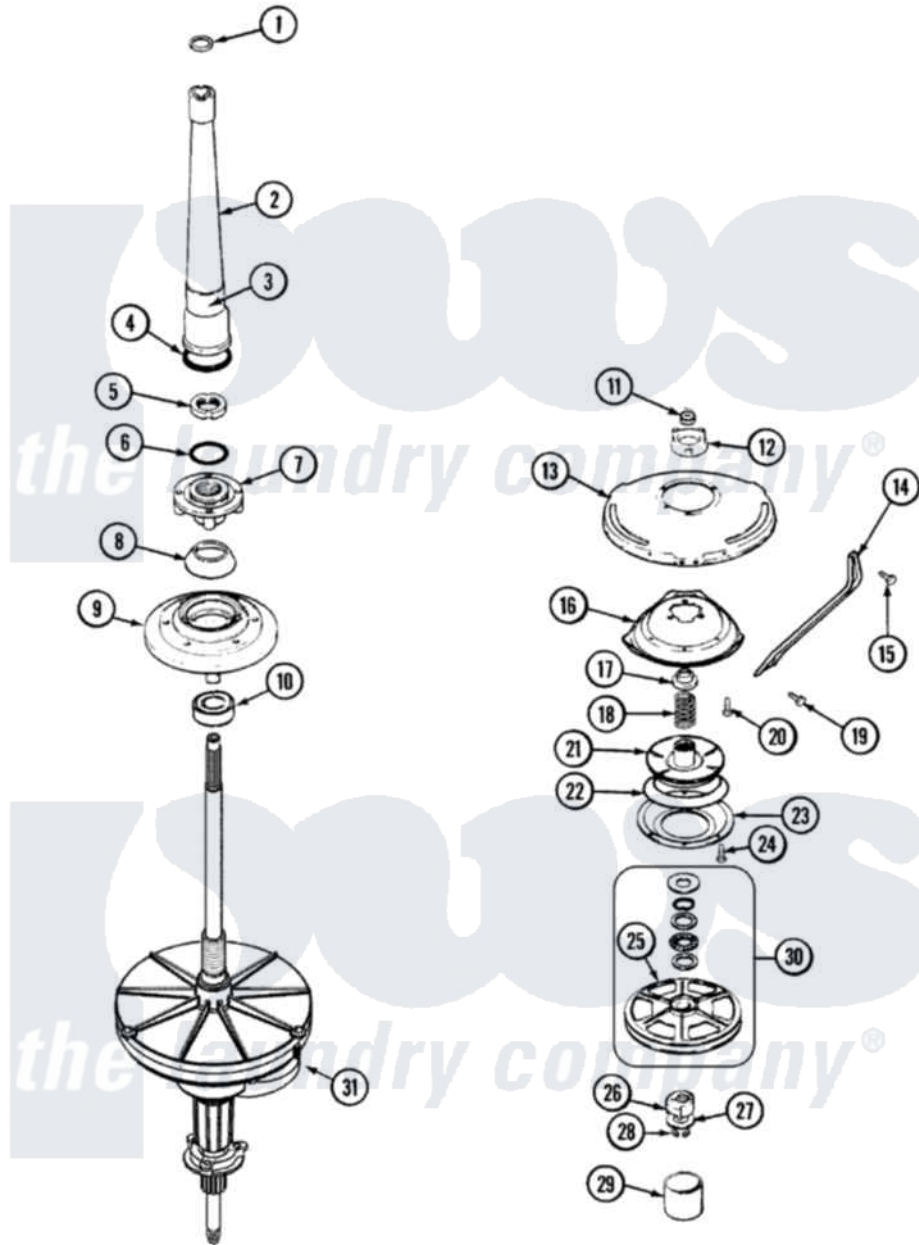

# Norge LWP224V 06 - TRANSMISSION (SERIES 14)

Norge Residential Norge LWP224V Washer Parts Parts Diagram 06 - TRANSMISSION (SERIES 14)  
 Click on the part number to view part

Item	Original Part Number	Replaced By	Status	Part Description
1	<a href="#">25-7941</a>			"O" Ring, Agtr Drive Shaft
2	35-2792	<a href="#">21001401</a>		Center Pos
3	<a href="#">33-6790</a>			Bearing, Agitator
"	35-2983		Not Available	CENTERPOST ASSY.
4	<a href="#">35-2906</a>			Seal, Centerpost Bottom
5	<a href="#">35-2791</a>			Nut, Spin Tube
6	<a href="#">25-7938</a>			"O" Ring, Basket Drive Hub
7	35-3647	<a href="#">W10219156</a>		Tub Seal
8	<a href="#">35-2974</a>			Tub Seal/Hub Assembly
9	35-2716	<a href="#">12001561</a>		Bearing And Seal Housing Assembly
10	35-2972	<a href="#">12001561</a>		Bearing And Seal Housing Assembly
"	<a href="#">35-2205</a>			Bearing, Spin
"	<a href="#">12001561</a>			Bearing And Seal Housing Assembly
11	35-2010	<a href="#">207843</a>		Lip Seal Repair Kit