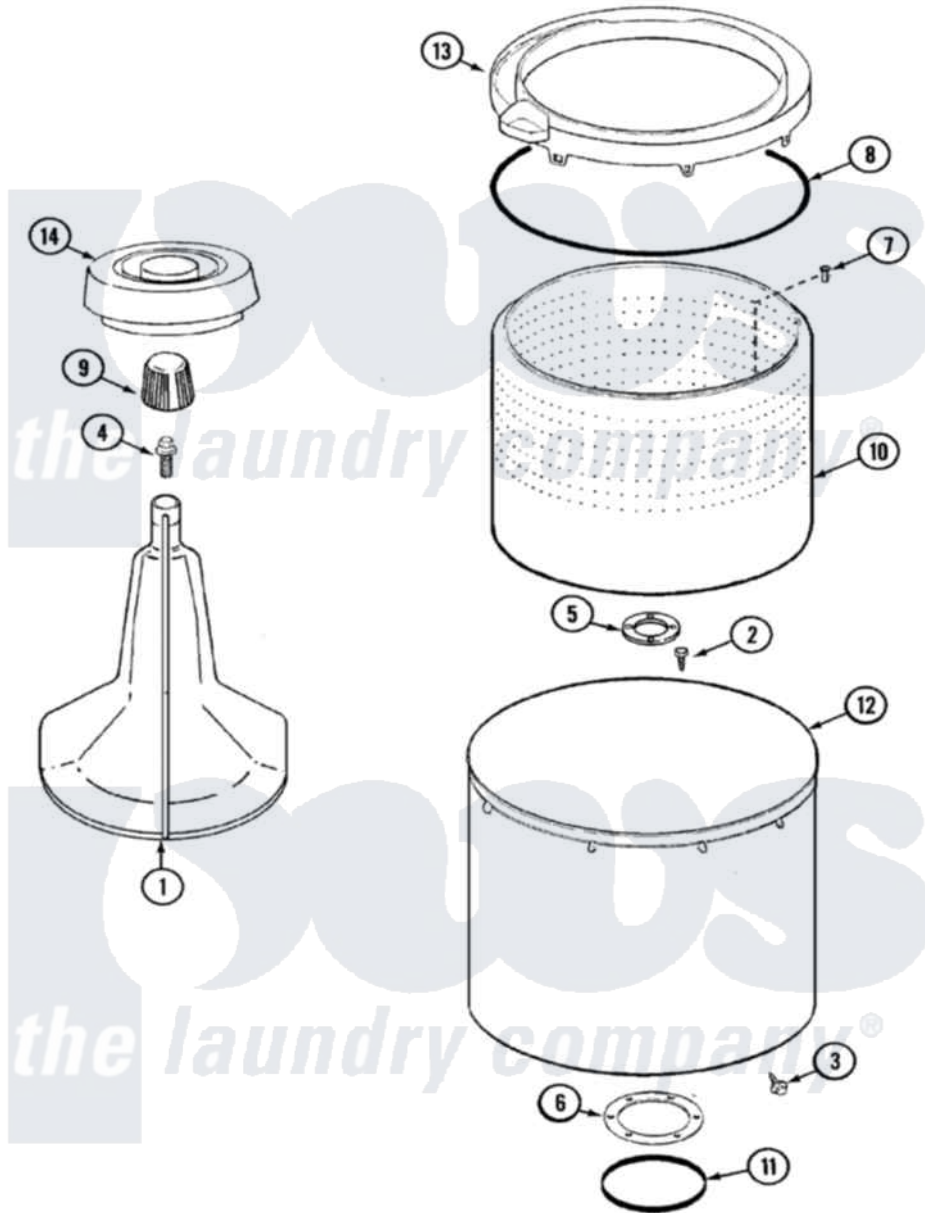

Norge LWP224V 07 - TUB

Norge [Residential Norge LWP224V Washer Parts](#) Parts Diagram 07 - TUB
 Click on the part number to view part

Item	Original Part Number	Replaced By	Status	Part Description
1	35-3580			Agitator
2	25-7947	21001063		Screw, Shoulder
3	25-7953	22002933		Screw
4	25-7948	W10309247		Screw
5	35-3685			Gasket, Basket To Centerpost
6	35-3686			Gasket, Tub To Housing
7	25-7965	3400504		Screw
8	35-2328			Seal, Tub Top
9	35-2733			Cap, Agitator
10	35-3687		Not Available	BASKET, SPIN
11	35-2978			Seal, Tub/Housing
12	35-3700			Tub Assembly
13	35-3578		Not Available	TOP, TUB
14	35-2550			Dispenser, Rinse