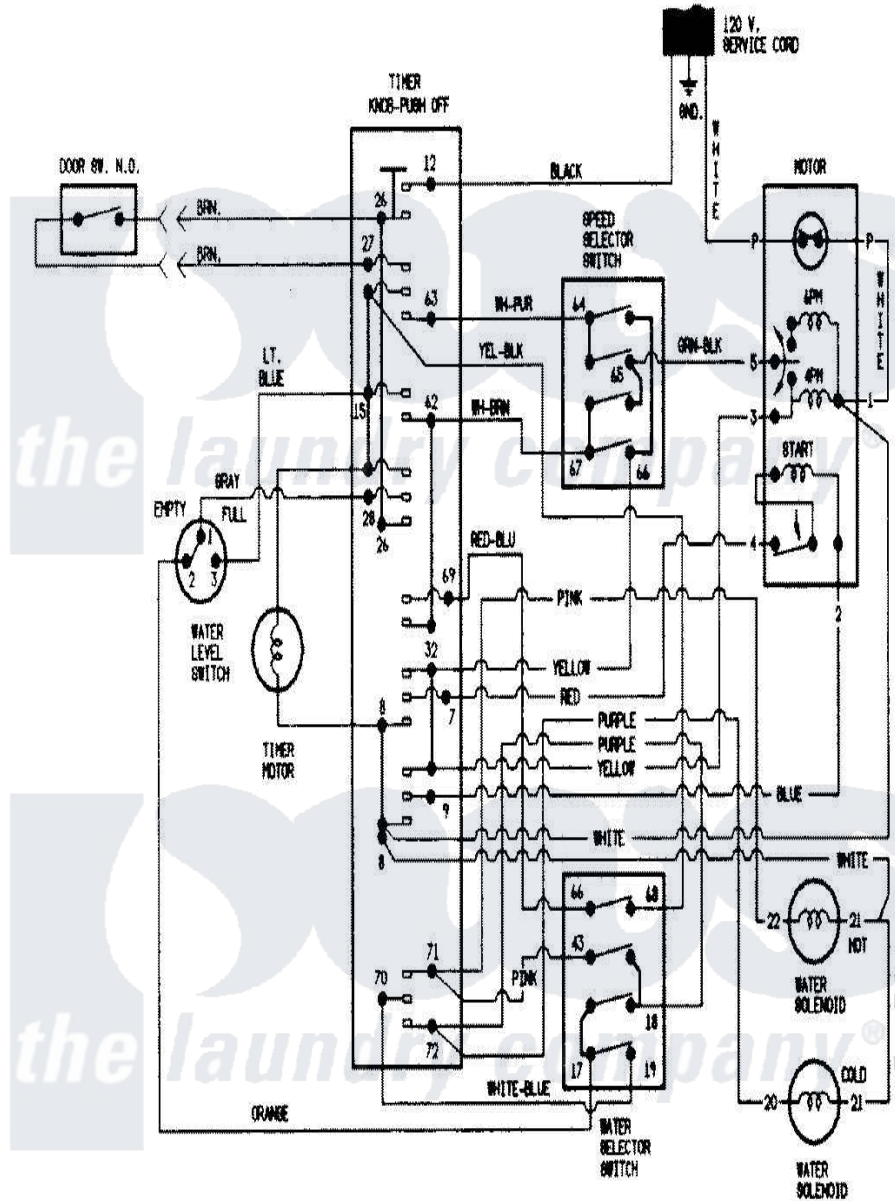

Norge LWP224V 08 - WIRING INFORMATION

Norge Residential Norge LWP224V Washer Parts Parts Diagram 08 - WIRING INFORMATION
 Click on the part number to view part

Item	Original Part Number	Replaced By	Status	Part Description
NI	1500118		Not Available	WIRING INFORMATION