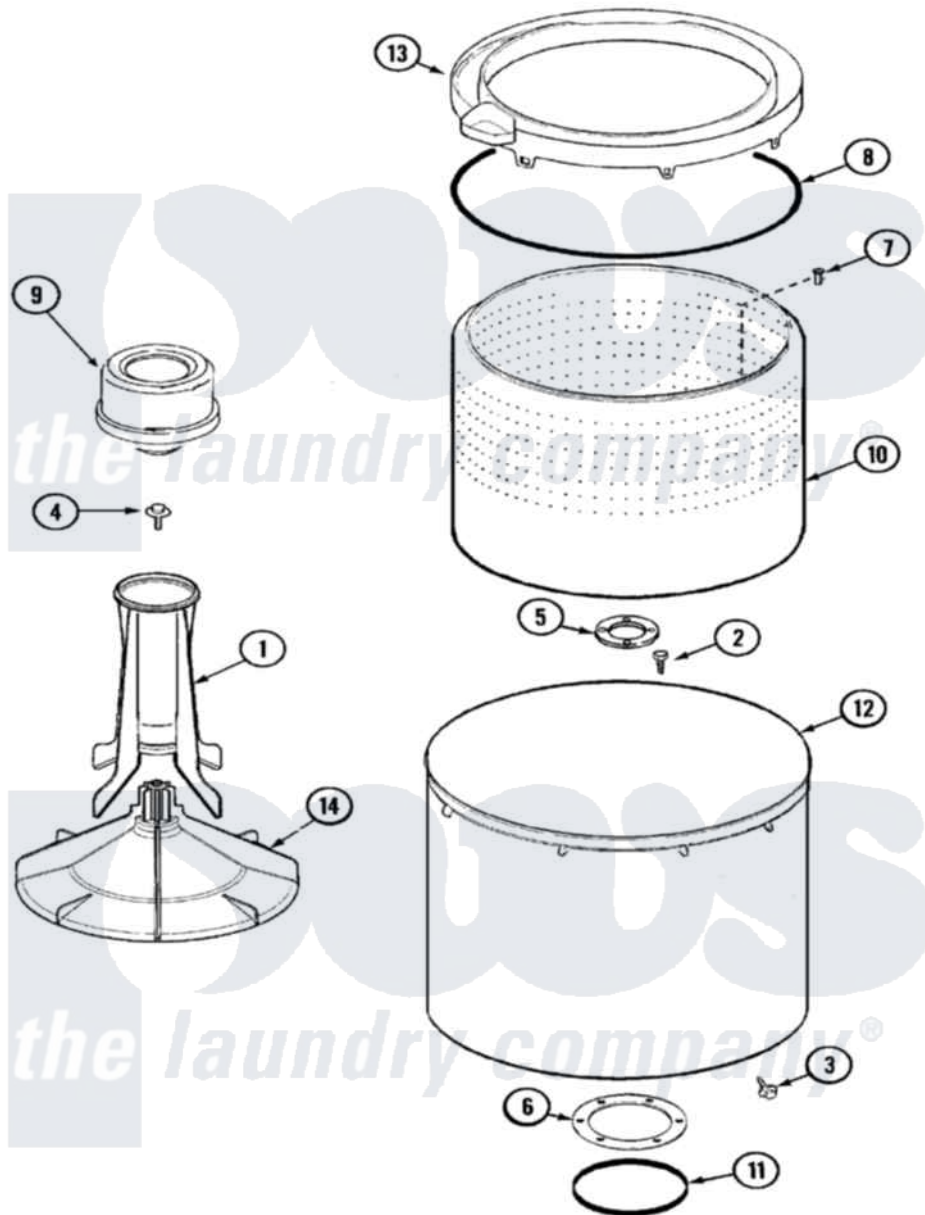

Norge NAV3200AWW 06 - TUB

Norge Residential Norge NAV3200AWW Washer Parts Parts Diagram 06 - TUB
 Click on the part number to view part

Item	Original Part Number	Replaced By	Status	Part Description
1	21001521			Top, Agitator
2	21001510	22002947		Bolt, Tub
3	25-7953	22002933		Screw
4	25-7948	W10309247		Screw
5	35-3685			Gasket, Basket To Centerpost
6	35-3686			Gasket, Tub To Housing
7	25-7967	3400504		Screw
"	25-7117			Set Screw
8	35-2328			Seal, Tub Top
9	21001905			Dispenser, Fabric
10	21001529			Basket Assembly
11	35-2978			Seal, Tub/Housing
12	35-3700			Tub Assembly
13	21001531		Not Available	TOP, TUB (PLASTIC)
14	21001530			Base, Agitator