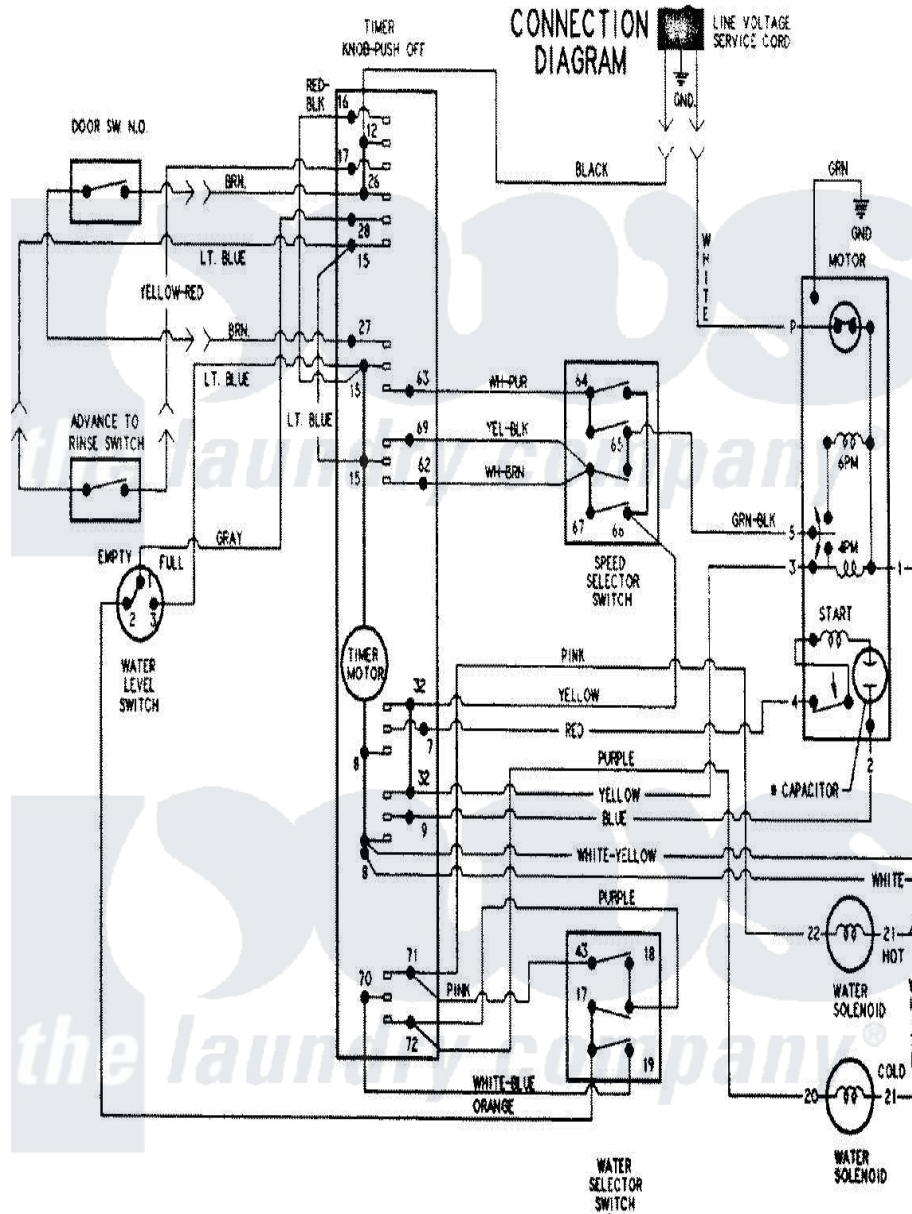

Norge NAV3200AWW 07 - WIRING INFORMATION

Norge Residential Norge NAV3200AWW Washer Parts Parts Diagram 07 - WIRING INFORMATION
 Click on the part number to view part

| Item | Original Part Number | Replaced By | Status | Part Description |
|------|----------------------|-------------|---------------|--------------------|
| NI | 15002610 | | Not Available | WIRING INFORMATION |