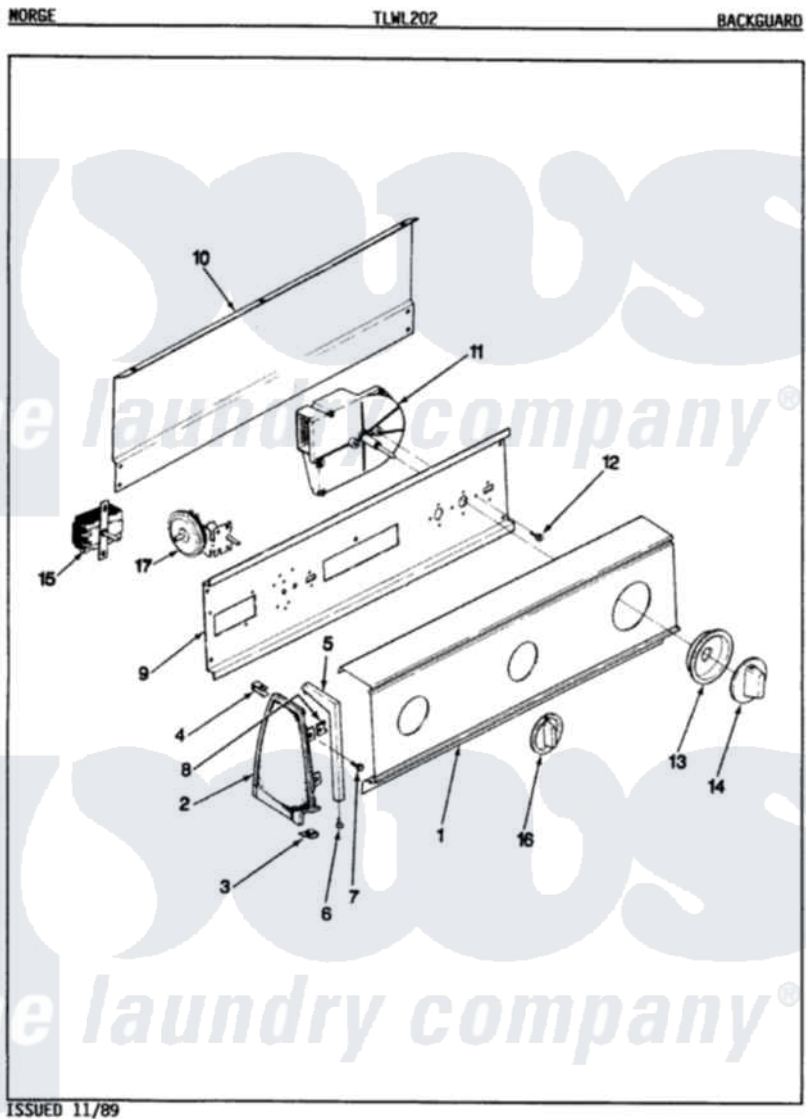

Norge TLWL202A 02 - CONTROL PANEL

Norge Residential Norge TLWL202A Washer Parts Parts Diagram 02 - CONTROL PANEL
 Click on the part number to view part

Item	Original Part Number	Replaced By	Status	Part Description
1	25-7702			Speedclip, End Cap To Control Panel
"	35-2261		Not Available	PAD, PRESSURE SWITCH HOSE
"	25-7793			Screw
2	53-0265			LH Endcap
"	53-0264			RH Endcap
3	25-7851			Speedclip, End Cap To Top
"	25-7697	25-2219		Screw
"	34-9487		Not Available	PLATE, REINFORCEMENT
4	25-7435	33002917		Screw, No.10-16
"	25-7852			Speedclip, Rr Shld To End Cap
5	53-0279		Not Available	TRIM, END CAP (RT)
"	53-0280		Not Available	TRIM, END CAP (LT)
6	25-7760			Screw
7	25-3092	90767		Screw, 8A X 3/8 HeX Washer Head Tapping

8	25-7702		Speedclip, End Cap To Control Panel
9	53-0365	53-1676	Shield, Control
10	25-3457		Screw, Sems
"	25-3092	90767	Screw, 8A X 3/8 HeX Washer Head Tapping
"	53-0268	21001460	Shield, Rear
11	35-2210	35-2749	Timer
12	25-0088	489483	Screw 10-32 X 1/2
13	35-2255	21001497	Skirt Ri
14	35-2188	12500058	Knob Ski
15	35-0119		Rotary Switch
"	25-3092	90767	Screw, 8A X 3/8 HeX Washer Head Tapping
16	35-2186	Not Available	KNOB, SELECTOR
"	25-3092	90767	Screw, 8A X 3/8 HeX Washer Head Tapping
17	33-8304	Not Available	MANUAL, USE & CARE
"	25-3092	90767	Screw, 8A X 3/8 HeX Washer Head Tapping
"	35-2145	21001554	Switch, Water Level