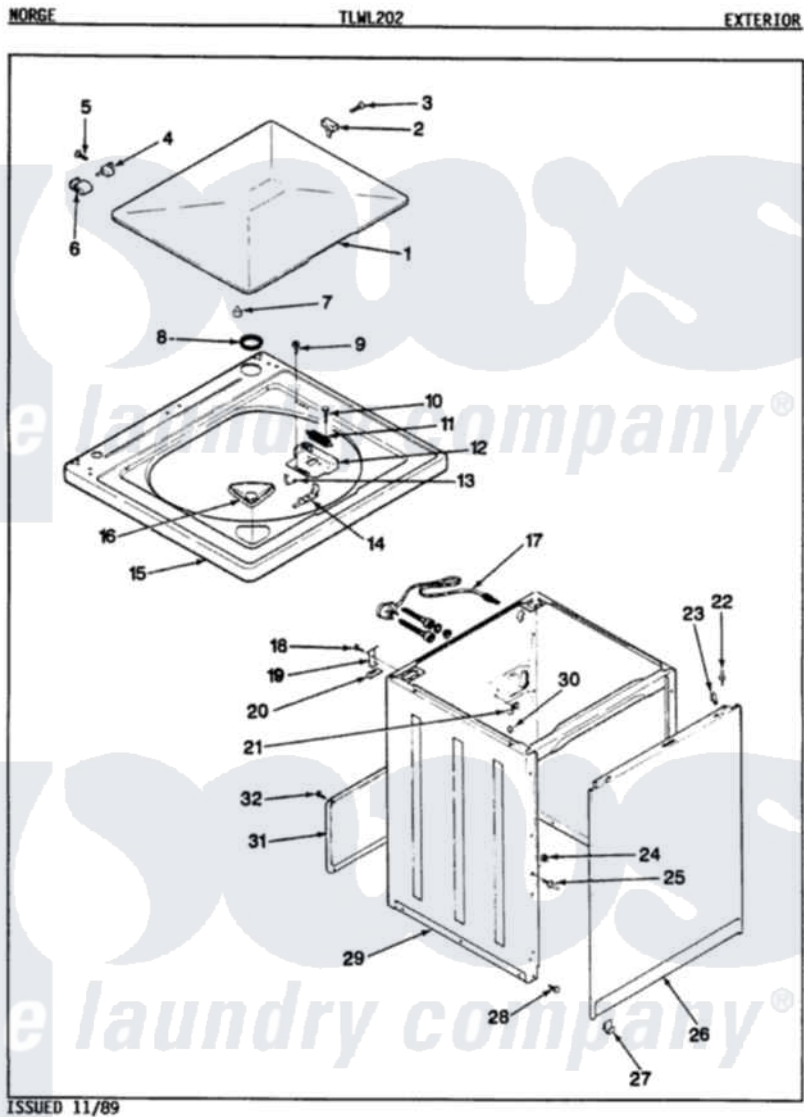

Norge TLWL202A 03 - EXTERIOR

Norge Residential Norge TLWL202A Washer Parts Parts Diagram 03 - EXTERIOR
 Click on the part number to view part

Item	Original Part Number	Replaced By	Status	Part Description
1	35-2026-24		Not Available	LID (ALM)
2	25-7436			Nylite Washer
"	43-0057			Actuator, Door Switch
3	25-7438			Screw
4	25-7086	Y0308025		Washer, Stainless Steel
"	35-2045			Pin, Hinge
5	25-7893			Screw
6	35-2044			Hinge, Lid
7	35-0581			Bumper, Door
8	35-2063			Bushing, Insulator
9	25-7463	7101P012-60		Screw
10	25-7437	40040701		Screw, Tapping No.6b-20
11	33-9064	12001187		Kit, Lid Switch Assembly
"	33-8911	12001187		Kit, Lid Switch Assembly
12	33-8289	12001187		Kit, Lid Switch Assembly
13	25-7878			Clip

14	33-9063	12001187	Kit, Lid Switch Assembly
15	35-2028		Not Available
	35-2028-24		Not Available
16	W10124350		Not Available
17	35-0680		Not Available
18	25-7893		Screw
19	33-7450	35-2846	Hinge, Cabinet Top
20	33-0930		Pad, Top Hinge
21	33-6099		Clamp
22	53-0643		Pin, Locator
23	34-9701		Guide, Cabinet
24	25-0224	3400029	Nut, Adapter Plate
25	53-0643		Pin, Locator
26	35-2084		Panel, Front
	35-2084-24		Panel, Front
27	53-0120		Clip, Front Panel
28	33-2653		Bumper, Cabinet
29	35-2106-24	12001802	Kit, Cabinet/Rear Shield
30	33-2653		Bumper, Cabinet
31	35-2108	21001871	Cabinet
32	25-7733	681414	Screw, 10AB X 1/2