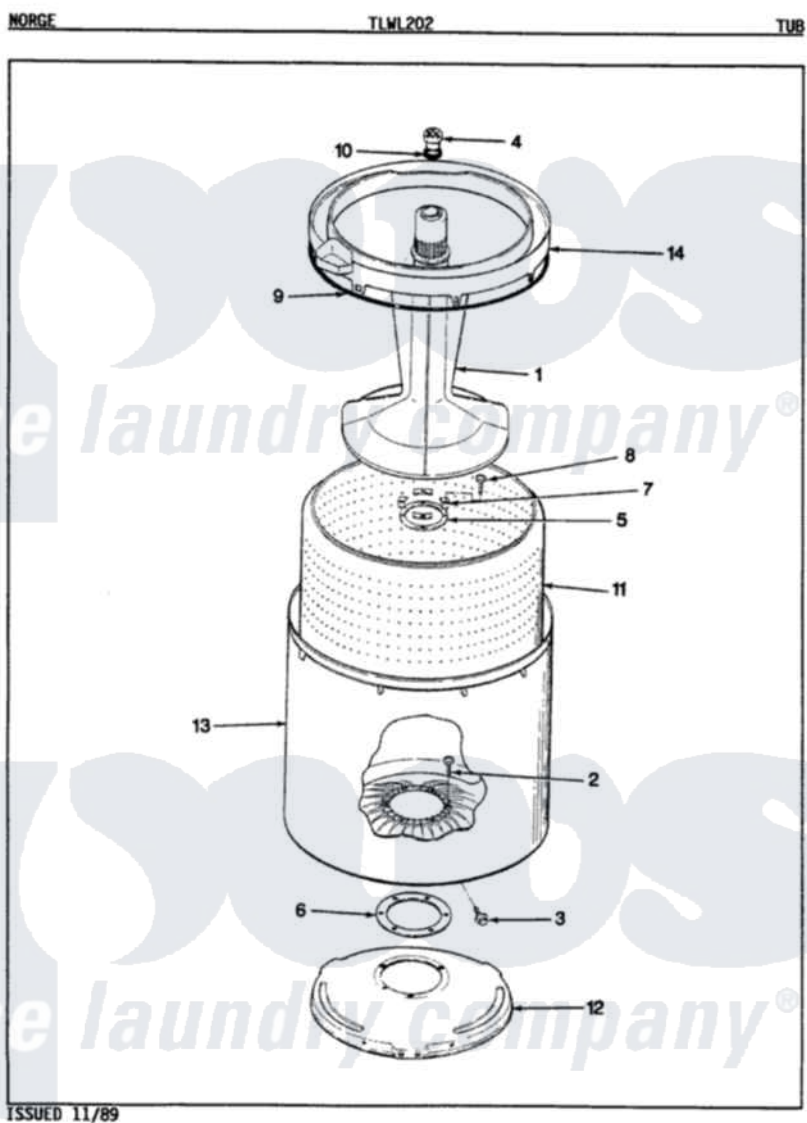

Norge TLWL202A 04 - TUB

Norge [Residential Norge TLWL202A Washer Parts](#) Parts Diagram 04 - TUB
 Click on the part number to view part

Item	Original Part Number	Replaced By	Status	Part Description
1	35-2371	33-4352		Agitator
2	35-2062	21001063		Screw, Shoulder
3	25-7914	22002933		Screw
4	33-6241			Cap
5	33-8959			Gasket
6	35-2061			Gasket, Tub To Housing
7	33-8799		Not Available	REINF PLATE
8	25-7783	4356852		Screw
9	35-2328			Seal, Tub Top
10	25-7330			Rubber Washer
11	35-2381		Not Available	BASKET ASSY-WHITE
12	35-2023			Tub Support
13	35-2038			Tub
14	35-2262		Not Available	SHIELD, TUB TOP
"	35-2034		Not Available	TOP, TUB