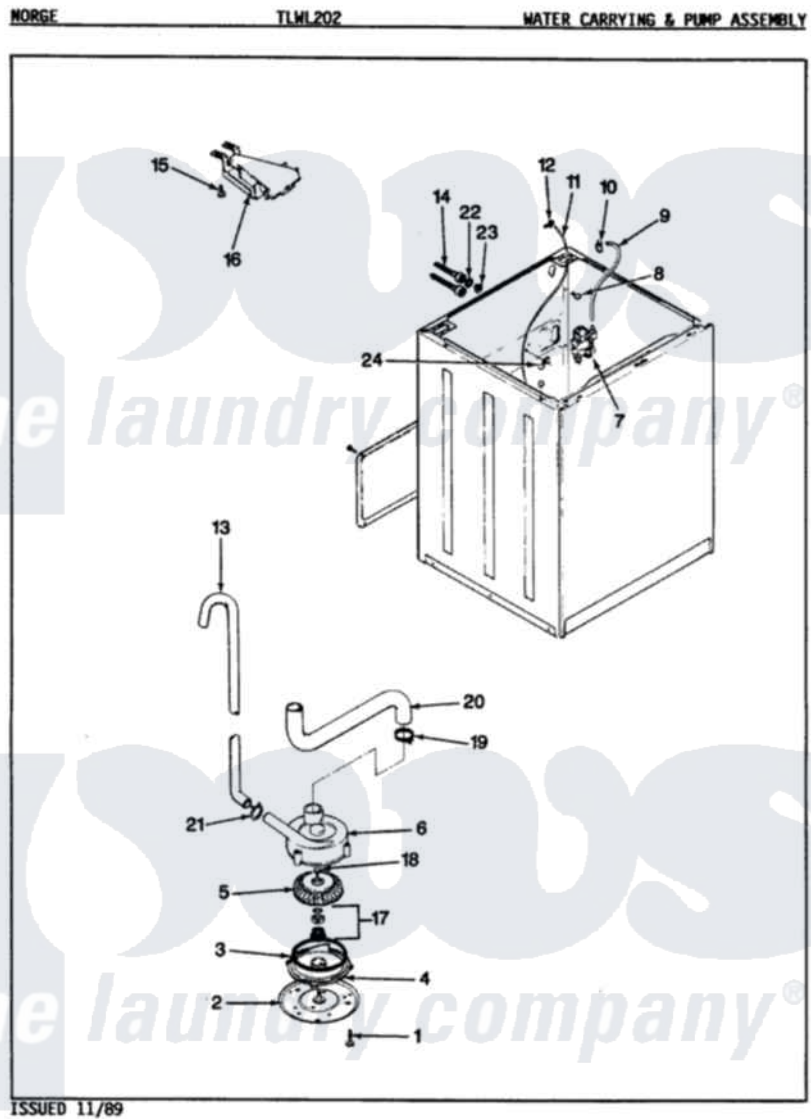

# Norge TLWL202A 05 - WATER CARRYING & PUMP ASSEMBLY

Norge Residential Norge TLWL202A Washer Parts Parts Diagram 05 - WATER CARRYING & PUMP ASSEMBLY  
 Click on the part number to view part

Item	Original Part Number	Replaced By	Status	Part Description
1	25-7405	<a href="#">3196164</a>		Screw
2	33-6035		Not Available	PLATE & PULLEY ASSY.
3	<a href="#">33-6032</a>			Gasket
4	<a href="#">35-2058</a>			Base, Pump
5	35-2057	<a href="#">35-6465</a>		Pump Assem
6	35-2099	<a href="#">35-6465</a>		Pump Assem
"	35-2056		Not Available	HOUSING, PUMP
7	35-2374	<a href="#">35-2374N</a>		Valve, Water
"	<a href="#">25-7220</a>			Clip, Cabinet Top
8	25-7867	<a href="#">596669</a>		Clamp, Manifold
9	35-2378	<a href="#">12002749</a>		Hose, Flume Kit
10	25-7867	<a href="#">596669</a>		Clamp, Manifold
11	35-2321	<a href="#">21001748</a>		Hose, Pressure Switch
"	35-2261		Not Available	PAD, PRESSURE SWITCH HOSE
12	<a href="#">33-6099</a>			Clamp
13	33-9436	<a href="#">211704</a>		Hose, Drain

14	33-7046	<a href="#">89503</a>	Hose-Inlet
"	35-0873	<a href="#">76313</a>	Hosefill
15	25-3092	<a href="#">90767</a>	Screw, 8A X 3/8 HeX Washer Head Tapping
16	35-2051	<a href="#">21001760</a>	Flume Assembly / Water Diverter
17	<a href="#">35-0707</a>		Seal, Seat And "O" Ring
18	25-7894	<a href="#">W10001180</a>	Screw
19	25-6099	<a href="#">33-6099</a>	Clamp
20	35-2131	Not Available	HOSE, SUMP TO PUMP
21	25-7796	<a href="#">596669</a>	Clamp, Manifold
22	<a href="#">25-7048</a>		Washer
23	33-7313	<a href="#">33-4264N</a>	Strainer And Washer Kit
24	<a href="#">33-6099</a>		Clamp