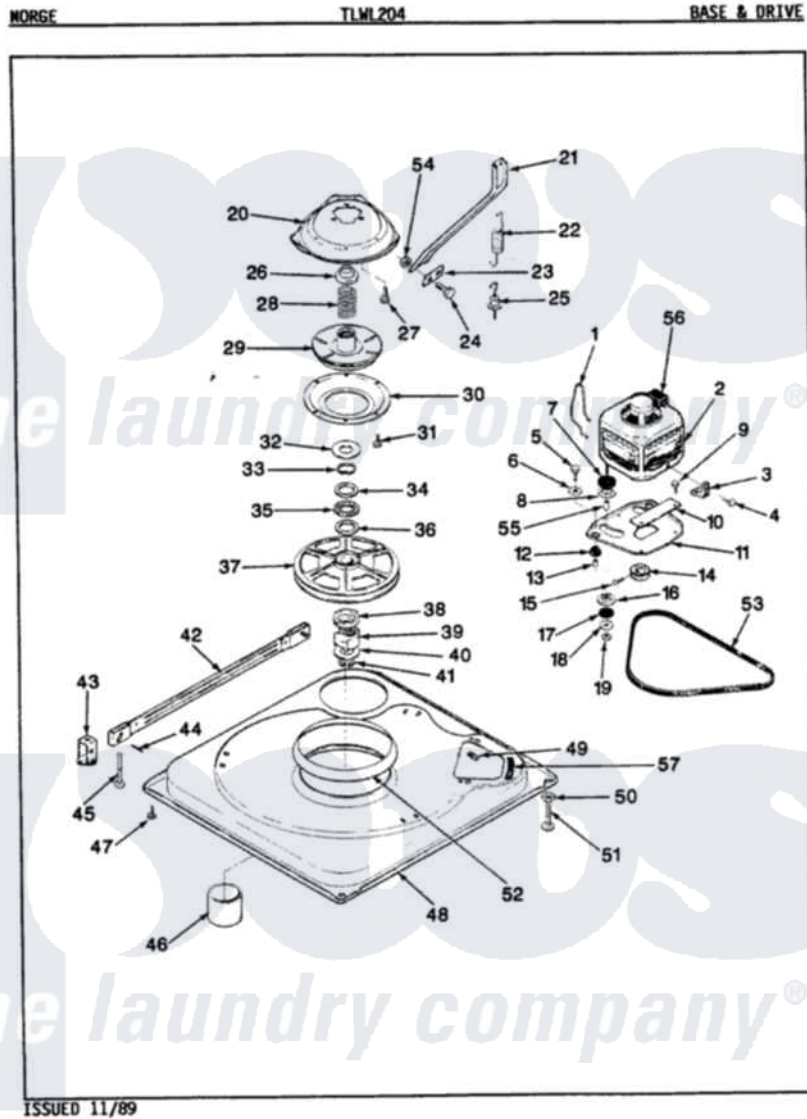

Norge TLWL204A 01 - BASE & DRIVE

Norge Residential Norge TLWL204A Washer Parts Parts Diagram 01 - BASE & DRIVE
 Click on the part number to view part

Item	Original Part Number	Replaced By	Status	Part Description
1	35-0235			Spring, Motor Pivot
2	35-2030		Not Available	MOTOR
"	LA-2002		Not Available	MOTOR KIT
3	33-9945			Slide, Foot
4	25-7418	33001178		Back, Tumbler
5	25-7833	21001977		Screw
6	25-7834			Washer, Motor/Base Screw
7	33-9946			Isolator, Motor
8	33-9944	35-3570		Washer, Motor Pivot
9	25-3083	212951		Screw, No.6-32 X 1/4 Inch
10	33-9947		Not Available	DBL.PIVOT SLIDE
11	35-2021	21001783		Plate And Screw Assembly
12	33-9941	35-3646		Isolator, Motor Plate
13	25-7831			Spacer, Mounting
14	35-2124	W10143344		Pulley
15	25-7117			Set Screw