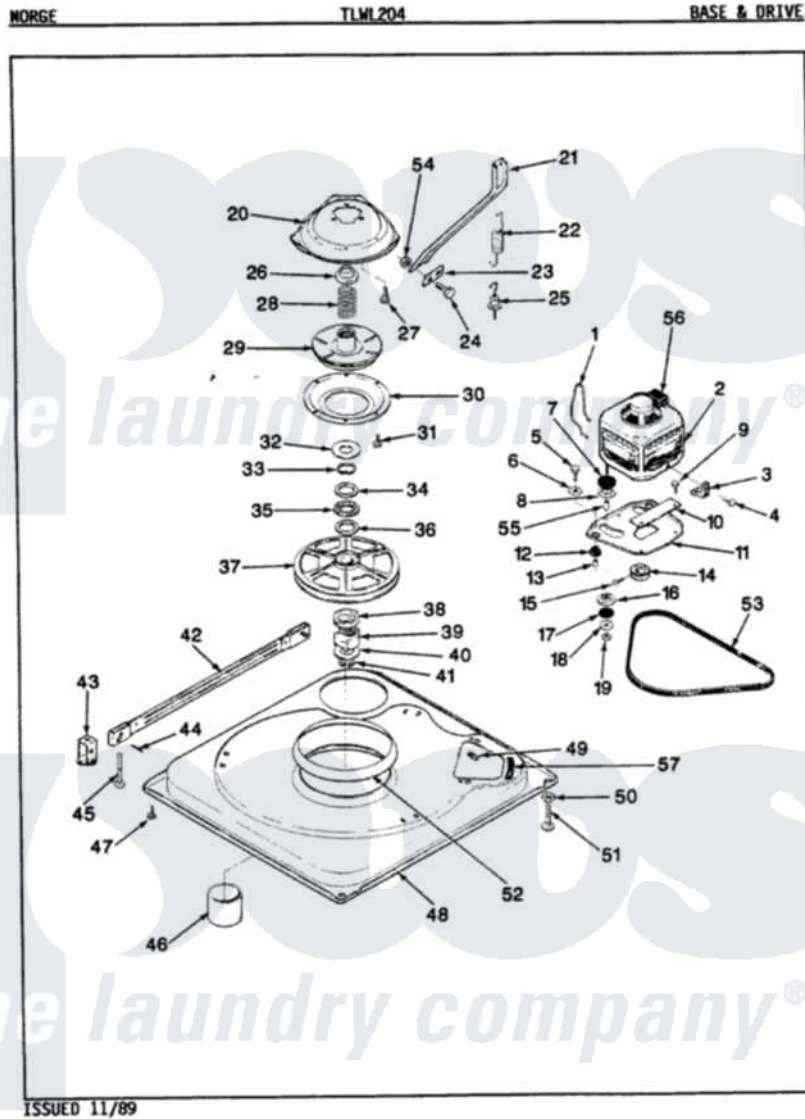

Norge TLWL204H 01 - BASE & DRIVE

Norge Residential Norge TLWL204H Washer Parts Parts Diagram 01 - BASE & DRIVE
 Click on the part number to view part

Item	Original Part Number	Replaced By	Status	Part Description
1	35-0235			Spring, Motor Pivot
2	35-2030		Not Available	MOTOR
"	LA-2002		Not Available	MOTOR KIT
3	33-9945			Slide, Foot
4	25-7418	33001178		Back, Tumbler
5	25-7833	21001977		Screw
6	25-7834			Washer, Motor/Base Screw
7	33-9946			Isolator, Motor
8	33-9944	35-3570		Washer, Motor Pivot
9	25-3083	212951		Screw, No.6-32 X 1/4 Inch
10	33-9947		Not Available	DBL.PIVOT SLIDE
11	35-2021	21001783		Plate And Screw Assembly
12	33-9941	35-3646		Isolator, Motor Plate
13	25-7831			Spacer, Mounting
14	35-2124	W10143344		Pulley
15	25-7117			Set Screw